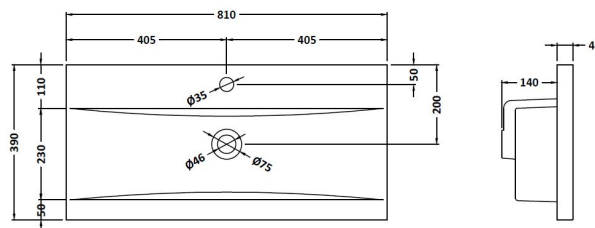

Packaging Dimensions

Height (mm):	560
Width (mm):	620
Depth (mm):	405
Gross Weight (kg):	23

Packaging Data

Box Colour:	Brown Cardboard Box
Box Qty:	1
Label Size:	50 x 100
Label Colour:	White Label
Label Qty:	2

Outer Box Dimensions (If Applicable)

Height (mm):	
Width (mm):	
Depth (mm):	
Gross Weight (kg):	
Barcode:	5056462658896

Product Details

Country of Origin:	United Kingdom
Fitting Instruction:	No
CE Certification:	
FSC Certified Materials:	Yes
Colour:	Metallic Slate
Construction Method:	Cam & Wood Dowel
Construction Type:	Rigid
Cabinet Finish:	MFC Textured Matt
Fascia Finish:	MFC Textured Matt
Cabinet Thickness (mm):	18
Fascia Thickness (mm):	18
Drawer Included:	Yes
Drawer Type:	80mm High Metal S/C Inc Galler
No of Shelves:	0
Hinge Type:	Not Applicable
Hinge Included:	No
Adjustable Legs:	No, Not Required
Fixings Included:	Yes
Handle Style:	Modern
Waste Shroud:	Yes
Handle Included:	Yes, Supplied
Handle Type:	D-Shape

Sales Code: NVM015

Description: 800 Mid Edged Basin 1 Th

Product Dimensions

Height (mm):	180
Width (mm):	810
Depth (mm):	390
Nett Weight (kg):	15

Packaging Dimensions

Height (mm):	210
Width (mm):	410
Depth (mm):	830
Gross Weight (kg):	15

Packaging Data

Box Colour:	Brown Cardboard Box
Box Qty:	1
Label Size:	100 x 50
Label Colour:	White Label
Label Qty:	2

Outer Box Dimensions (If Applicable)

Height (mm):	
Width (mm):	
Depth (mm):	
Gross Weight (kg):	
Barcode:	5055369043422