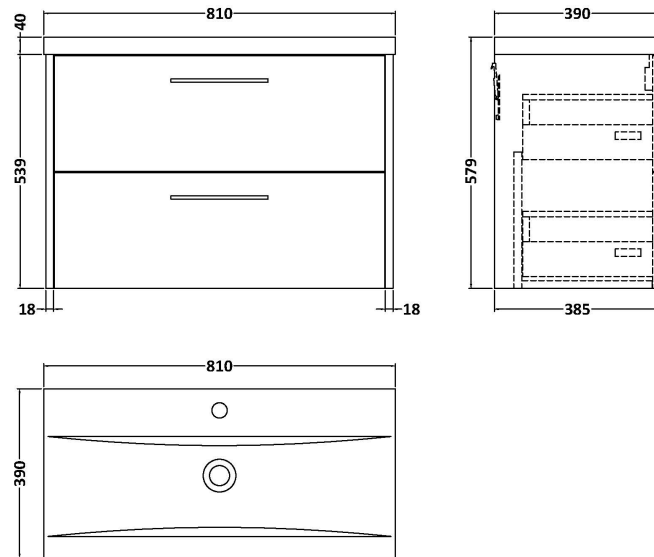

Sales Code: JNU2626A

Description: 800 Wh 2-Drawer Vanity & Basin 1

Packaging Details

Barcode: 5056462680132

Sales Code: NPF2626

Description: 800 W/H 2-Drawer Unit (385 Deep)

Product Dimensions

Height (mm):	539
Width (mm):	800
Depth (mm):	385
Nett Weight (kg):	22.5

Packaging Dimensions

Height (mm):	560
Width (mm):	620
Depth (mm):	405
Gross Weight (kg):	23

Packaging Data

Box Colour:	Brown Cardboard Box
Box Qty:	1
Label Size:	50 x 100
Label Colour:	White Label
Label Qty:	2

Outer Box Dimensions (If Applicable)

Height (mm):	
Width (mm):	
Depth (mm):	
Gross Weight (kg):	
Barcode:	5056462658896

Product Details

Country of Origin:	United Kingdom
Fitting Instruction:	No
CE Certification:	
FSC Certified Materials:	Yes
Colour:	Metallic Slate
Construction Method:	Cam & Wood Dowel
Construction Type:	Rigid
Cabinet Finish:	MFC Textured Matt
Fascia Finish:	MFC Textured Matt
Cabinet Thickness (mm):	18
Fascia Thickness (mm):	18
Drawer Included:	Yes
Drawer Type:	80mm High Metal S/C Inc Galler
No of Shelves:	0
Hinge Type:	Not Applicable
Hinge Included:	No
Adjustable Legs:	No, Not Required
Fixings Included:	Yes
Handle Style:	Modern
Waste Shroud:	Yes
Handle Included:	Yes, Supplied
Handle Type:	D-Shape

Sales Code: NVM015

Description: 800 Mid Edged Basin 1 Th

Product Dimensions

Height (mm):	180
Width (mm):	810
Depth (mm):	390
Nett Weight (kg):	15

Packaging Dimensions

Height (mm):	210
Width (mm):	410
Depth (mm):	830
Gross Weight (kg):	15