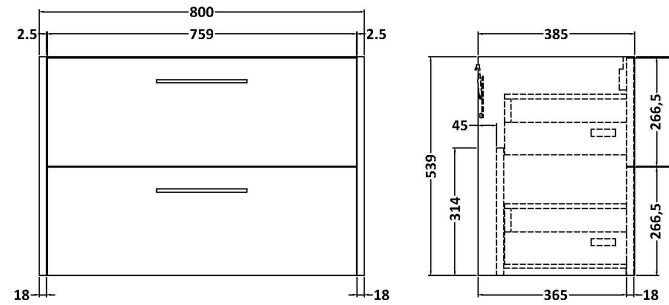

Sales Code: JNU2626A

Description: 800 Wh 2-Drawer Vanity & Basin 1

Packaging Details

Barcode: 5056462680132

Sales Code: NPF2626

Description: 800 W/H 2-Drawer Unit (385 Deep)

Product Dimensions

Height (mm):	539
Width (mm):	800
Depth (mm):	385
Nett Weight (kg):	22.5

Packaging Dimensions

Height (mm):	560
Width (mm):	620
Depth (mm):	405
Gross Weight (kg):	23

Packaging Data

Box Colour:	Brown Cardboard Box
Box Qty:	1
Label Size:	50 x 100
Label Colour:	White Label
Label Qty:	2

Sales Code: NVM015

Description: 800 Mid Edged Basin 1 Th

Product Dimensions

Height (mm):	180
Width (mm):	810
Depth (mm):	390
Nett Weight (kg):	15

Packaging Dimensions

Height (mm):	210
Width (mm):	410
Depth (mm):	830
Gross Weight (kg):	15

Packaging Data

Box Colour:	Brown Cardboard Box
Box Qty:	1
Label Size:	100 x 50
Label Colour:	White Label
Label Qty:	2

Outer Box Dimensions (If Applicable)

Height (mm):	
Width (mm):	
Depth (mm):	
Gross Weight (kg):	
Barcode:	5055369043422