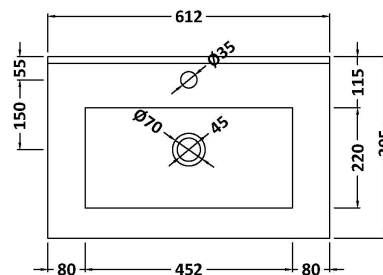

Packaging Dimensions

Height (mm):	835
Width (mm):	620
Depth (mm):	395
Gross Weight (kg):	19.5

Packaging Data

Box Colour:	Brown Cardboard Box
Box Qty:	1
Label Size:	50 x 100
Label Colour:	White Label
Label Qty:	2

Outer Box Dimensions (If Applicable)

Height (mm):	
Width (mm):	
Depth (mm):	
Gross Weight (kg):	
Barcode:	5056462658827

Product Details

Country of Origin:	United Kingdom
Fitting Instruction:	No
CE Certification:	
FSC Certified Materials:	Yes
Colour:	Metallic Slate
Construction Method:	Cam & Wood Dowel
Construction Type:	Rigid
Cabinet Finish:	MFC Textured Matt
Fascia Finish:	MFC Textured Matt
Cabinet Thickness (mm):	18
Fascia Thickness (mm):	18
Drawer Included:	No
Drawer Type:	Not Applicable
No of Shelves:	1
Hinge Type:	95 Degree Clip-On Soft Close
Hinge Included:	Yes, Supplied
Adjustable Legs:	No, Not Required
Fixings Included:	Yes
Handle Style:	Modern
Waste Shroud:	Not Applicable
Handle Included:	Yes, Supplied
Handle Type:	D-Shape

Sales Code: NVM003

Description: Minimalist Basin 600mm

Product Dimensions

Height (mm):	170
Width (mm):	600
Depth (mm):	390
Nett Weight (kg):	10.76

Packaging Dimensions

Height (mm):	200
Width (mm):	400
Depth (mm):	620
Gross Weight (kg):	10.76

Packaging Data

Box Colour:	Brown Cardboard Box - Printed
Box Qty:	1
Label Size:	100 x 50
Label Colour:	White Label
Label Qty:	2

Outer Box Dimensions (If Applicable)

Height (mm):	
Width (mm):	
Depth (mm):	
Gross Weight (kg):	
Barcode:	5055146194668