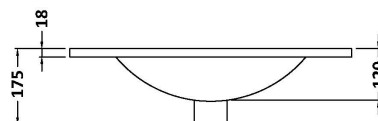

Packaging Dimensions

Height (mm):	835
Width (mm):	620
Depth (mm):	395
Gross Weight (kg):	19.5

Packaging Data

Box Colour:	Brown Cardboard Box
Box Qty:	1
Label Size:	50 x 100
Label Colour:	White Label
Label Qty:	2

Outer Box Dimensions (If Applicable)

Height (mm):	
Width (mm):	
Depth (mm):	
Gross Weight (kg):	
Barcode:	5056462658827

Product Details

Country of Origin:	United Kingdom
Fitting Instruction:	No
CE Certification:	
FSC Certified Materials:	Yes
Colour:	Metallic Slate
Construction Method:	Cam & Wood Dowel
Construction Type:	Rigid
Cabinet Finish:	MFC Textured Matt
Fascia Finish:	MFC Textured Matt
Cabinet Thickness (mm):	18
Fascia Thickness (mm):	18
Drawer Included:	No
Drawer Type:	Not Applicable
No of Shelves:	1
Hinge Type:	95 Degree Clip-On Soft Close
Hinge Included:	Yes, Supplied
Adjustable Legs:	No, Not Required
Fixings Included:	Yes
Handle Style:	Modern
Waste Shroud:	Not Applicable
Handle Included:	Yes, Supplied
Handle Type:	D-Shape

Sales Code: NVM003

Description: Minimalist Basin 600mm

Product Dimensions

Height (mm):	170
Width (mm):	600
Depth (mm):	390
Nett Weight (kg):	10.76

Packaging Dimensions

Height (mm):	200
Width (mm):	400
Depth (mm):	620
Gross Weight (kg):	10.76

Packaging Data

Box Colour:	Brown Cardboard Box - Printed
Box Qty:	1
Label Size:	100 x 50
Label Colour:	White Label
Label Qty:	2

Outer Box Dimensions (If Applicable)

Height (mm):	
Width (mm):	
Depth (mm):	
Gross Weight (kg):	
Barcode:	5055146194668