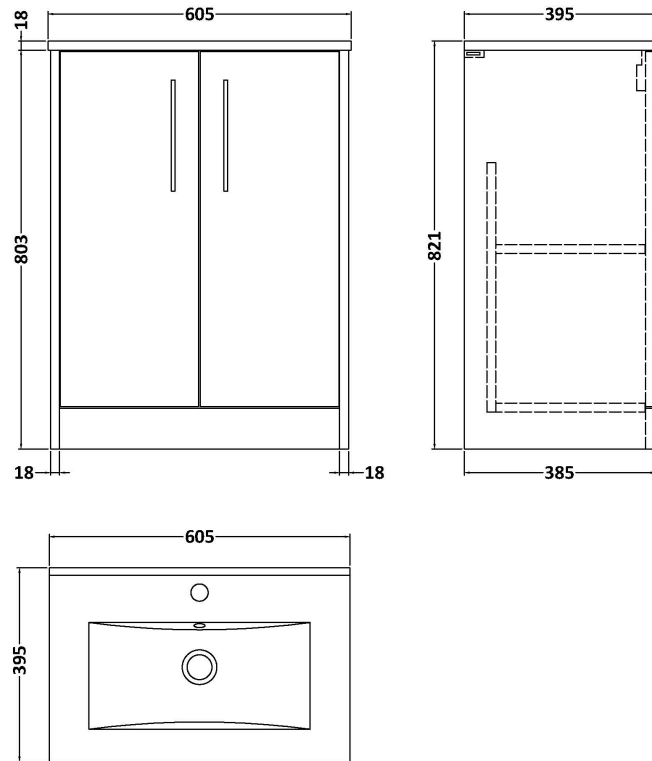

Sales Code: JNU2603B

Description: 600 Fs 2-Door Vanity & Basin 2

Packaging Details

Barcode: 5056462680156

Sales Code: NPF2603

Description: 600 F/S 2-Door Unit (385 Deep)

Product Dimensions

Height (mm):	803
Width (mm):	600
Depth (mm):	385
Nett Weight (kg):	19

Packaging Dimensions

Height (mm):	835
Width (mm):	620
Depth (mm):	395
Gross Weight (kg):	19.5

Packaging Data

Box Colour:	Brown Cardboard Box
Box Qty:	1
Label Size:	50 x 100
Label Colour:	White Label
Label Qty:	2

Outer Box Dimensions (If Applicable)

Height (mm):	
Width (mm):	
Depth (mm):	
Gross Weight (kg):	
Barcode:	5056462658827

Product Details

Country of Origin:	United Kingdom
Fitting Instruction:	No
CE Certification:	
FSC Certified Materials:	Yes
Colour:	Metallic Slate
Construction Method:	Cam & Wood Dowel
Construction Type:	Rigid
Cabinet Finish:	MFC Textured Matt
Fascia Finish:	MFC Textured Matt
Cabinet Thickness (mm):	18
Fascia Thickness (mm):	18
Drawer Included:	No
Drawer Type:	Not Applicable
No of Shelves:	1
Hinge Type:	95 Degree Clip-On Soft Close
Hinge Included:	Yes, Supplied
Adjustable Legs:	No, Not Required
Fixings Included:	Yes
Handle Style:	Modern
Waste Shroud:	Not Applicable
Handle Included:	Yes, Supplied
Handle Type:	D-Shape

Sales Code: NVM003

Description: Minimalist Basin 600mm

Product Dimensions

Height (mm):	170
Width (mm):	600
Depth (mm):	390
Nett Weight (kg):	10.76

Packaging Dimensions

Height (mm):	200
Width (mm):	400
Depth (mm):	620
Gross Weight (kg):	10.76