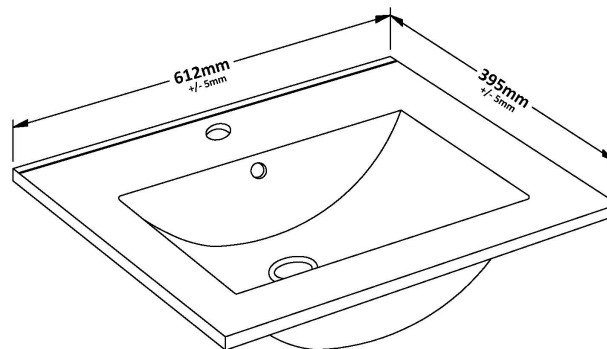

Packaging Dimensions

Height (mm):	835
Width (mm):	620
Depth (mm):	395
Gross Weight (kg):	19.5

Packaging Data

Box Colour:	Brown Cardboard Box
Box Qty:	1
Label Size:	50 x 100
Label Colour:	White Label
Label Qty:	2

Outer Box Dimensions (If Applicable)

Height (mm):	
Width (mm):	
Depth (mm):	
Gross Weight (kg):	
Barcode:	5056462658827

Product Details

Country of Origin:	United Kingdom
Fitting Instruction:	No
CE Certification:	
FSC Certified Materials:	Yes
Colour:	Metallic Slate
Construction Method:	Cam & Wood Dowel
Construction Type:	Rigid
Cabinet Finish:	MFC Textured Matt
Fascia Finish:	MFC Textured Matt
Cabinet Thickness (mm):	18
Fascia Thickness (mm):	18
Drawer Included:	No
Drawer Type:	Not Applicable
No of Shelves:	1
Hinge Type:	95 Degree Clip-On Soft Close
Hinge Included:	Yes, Supplied
Adjustable Legs:	No, Not Required
Fixings Included:	Yes
Handle Style:	Modern
Waste Shroud:	Not Applicable
Handle Included:	Yes, Supplied
Handle Type:	D-Shape

Sales Code: NVM003

Description: Minimalist Basin 600mm

Product Dimensions

Height (mm):	170
Width (mm):	600
Depth (mm):	390
Nett Weight (kg):	10.76

Packaging Dimensions

Height (mm):	200
Width (mm):	400
Depth (mm):	620
Gross Weight (kg):	10.76

Packaging Data

Box Colour:	Brown Cardboard Box - Printed
Box Qty:	1
Label Size:	100 x 50
Label Colour:	White Label
Label Qty:	2

Outer Box Dimensions (If Applicable)

Height (mm):	
Width (mm):	
Depth (mm):	
Gross Weight (kg):	
Barcode:	5055146194668