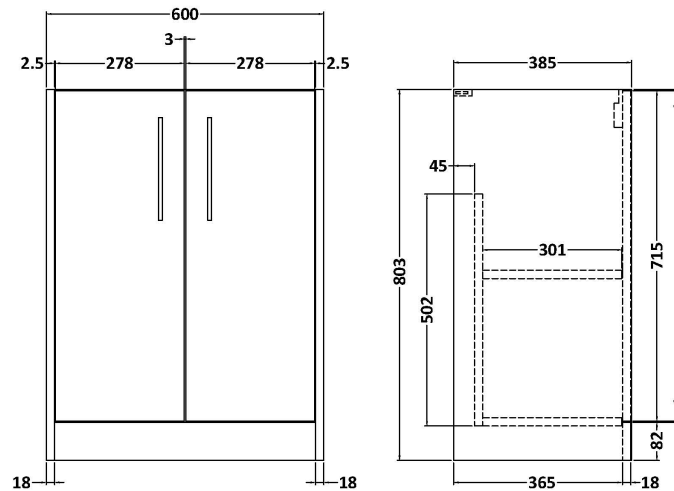

Sales Code: JNU2603B

Description: 600 Fs 2-Door Vanity & Basin 2

Packaging Details

Barcode: 5056462680156

Sales Code: NPF2603

Description: 600 F/S 2-Door Unit (385 Deep)

Product Dimensions

Height (mm):	803
Width (mm):	600
Depth (mm):	385
Nett Weight (kg):	19

Packaging Dimensions

Height (mm):	835
Width (mm):	620
Depth (mm):	395
Gross Weight (kg):	19.5

Packaging Data

Box Colour:	Brown Cardboard Box
Box Qty:	1
Label Size:	50 x 100
Label Colour:	White Label
Label Qty:	2

Outer Box Dimensions (If Applicable)

Height (mm):	
Width (mm):	
Depth (mm):	
Gross Weight (kg):	
Barcode:	5056462658827

Product Details

Country of Origin:	United Kingdom
Fitting Instruction:	No
CE Certification:	
FSC Certified Materials:	Yes
Colour:	Metallic Slate
Construction Method:	Cam & Wood Dowel
Construction Type:	Rigid
Cabinet Finish:	MFC Textured Matt
Fascia Finish:	MFC Textured Matt
Cabinet Thickness (mm):	18
Fascia Thickness (mm):	18
Drawer Included:	No
Drawer Type:	Not Applicable
No of Shelves:	1
Hinge Type:	95 Degree Clip-On Soft Close
Hinge Included:	Yes, Supplied
Adjustable Legs:	No, Not Required
Fixings Included:	Yes
Handle Style:	Modern
Waste Shroud:	Not Applicable
Handle Included:	Yes, Supplied
Handle Type:	D-Shape

Sales Code: NVM003

Description: Minimalist Basin 600mm

Product Dimensions

Height (mm):	170
Width (mm):	600
Depth (mm):	390
Nett Weight (kg):	10.76

Packaging Dimensions

Height (mm):	200
Width (mm):	400
Depth (mm):	620
Gross Weight (kg):	10.76