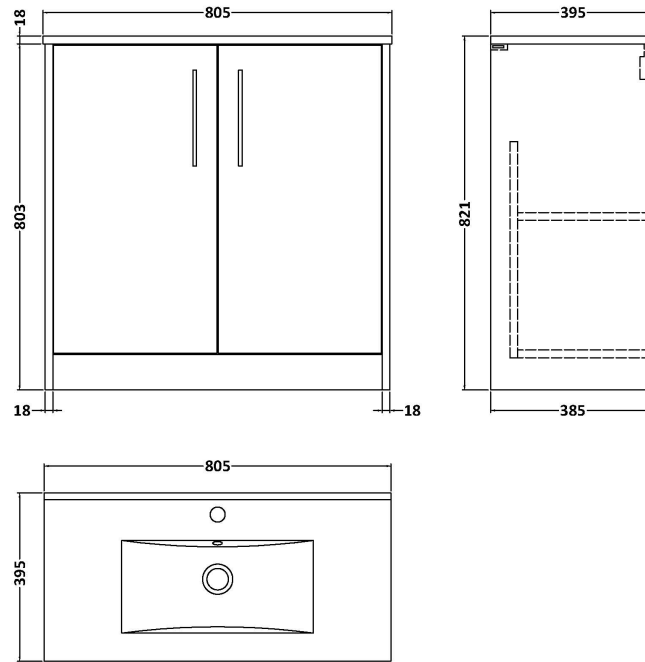

Sales Code: JNU2605B

Description: 800 Fs 2-Door Vanity & Basin 2

Packaging Details

Barcode: 5056462680163

Sales Code: NPF2605

Description: 800 F/S 2-Door Unit (385 Deep)

Product Dimensions

Height (mm):	803
Width (mm):	800
Depth (mm):	385
Nett Weight (kg):	26.5

Packaging Dimensions

Height (mm):	835
Width (mm):	820
Depth (mm):	395
Gross Weight (kg):	27

Packaging Data

Box Colour:	Brown Cardboard Box
Box Qty:	1
Label Size:	50 x 100
Label Colour:	White Label
Label Qty:	2

Sales Code: NVM005

Description: Minimalist Basin 800mm

Product Dimensions

Height (mm):	170
Width (mm):	800
Depth (mm):	390
Nett Weight (kg):	16.9

Packaging Dimensions

Height (mm):	400
Width (mm):	820
Depth (mm):	200
Gross Weight (kg):	16.9

Packaging Data

Box Colour:	Brown Cardboard Box - Printed
Box Qty:	1
Label Size:	100 x 50
Label Colour:	White Label
Label Qty:	2

Outer Box Dimensions (If Applicable)

Height (mm):	
Width (mm):	
Depth (mm):	
Gross Weight (kg):	
Barcode:	5055146194675