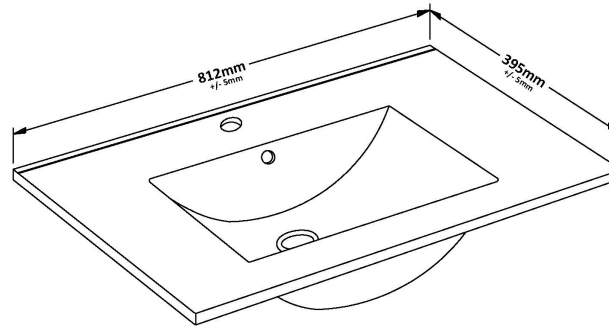

Packaging Dimensions

Height (mm):	835
Width (mm):	820
Depth (mm):	395
Gross Weight (kg):	27

Packaging Data

Box Colour:	Brown Cardboard Box
Box Qty:	1
Label Size:	50 x 100
Label Colour:	White Label
Label Qty:	2

Outer Box Dimensions (If Applicable)

Height (mm):	
Width (mm):	
Depth (mm):	
Gross Weight (kg):	
Barcode:	5056462658834

Product Details

Country of Origin:	United Kingdom
Fitting Instruction:	No
CE Certification:	
FSC Certified Materials:	Yes
Colour:	Metallic Slate
Construction Method:	Cam & Wood Dowel
Construction Type:	Rigid
Cabinet Finish:	MFC Textured Matt
Fascia Finish:	MFC Textured Matt
Cabinet Thickness (mm):	18
Fascia Thickness (mm):	18
Drawer Included:	No
Drawer Type:	Not Applicable
No of Shelves:	1
Hinge Type:	95 Degree Clip-On Soft Close
Hinge Included:	Yes, Supplied
Adjustable Legs:	No, Not Required
Fixings Included:	Yes
Handle Style:	Modern
Waste Shroud:	Not Applicable
Handle Included:	Yes, Supplied
Handle Type:	D-Shape

Sales Code: NVM005

Description: Minimalist Basin 800mm

Product Dimensions

Height (mm):	170
Width (mm):	800
Depth (mm):	390
Nett Weight (kg):	16.9

Packaging Dimensions

Height (mm):	400
Width (mm):	820
Depth (mm):	200
Gross Weight (kg):	16.9

Packaging Data

Box Colour:	Brown Cardboard Box - Printed
Box Qty:	1
Label Size:	100 x 50
Label Colour:	White Label
Label Qty:	2

Outer Box Dimensions (If Applicable)

Height (mm):	
Width (mm):	
Depth (mm):	
Gross Weight (kg):	
Barcode:	5055146194675