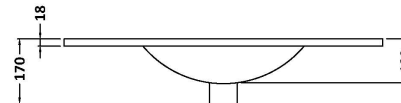

Packaging Dimensions

Height (mm):	835
Width (mm):	820
Depth (mm):	395
Gross Weight (kg):	27

Packaging Data

Box Colour:	Brown Cardboard Box
Box Qty:	1
Label Size:	50 x 100
Label Colour:	White Label
Label Qty:	2

Outer Box Dimensions (If Applicable)

Height (mm):	
Width (mm):	
Depth (mm):	
Gross Weight (kg):	
Barcode:	5056462658834

Product Details

Country of Origin:	United Kingdom
Fitting Instruction:	No
CE Certification:	
FSC Certified Materials:	Yes
Colour:	Metallic Slate
Construction Method:	Cam & Wood Dowel
Construction Type:	Rigid
Cabinet Finish:	MFC Textured Matt
Fascia Finish:	MFC Textured Matt
Cabinet Thickness (mm):	18
Fascia Thickness (mm):	18
Drawer Included:	No
Drawer Type:	Not Applicable
No of Shelves:	1
Hinge Type:	95 Degree Clip-On Soft Close
Hinge Included:	Yes, Supplied
Adjustable Legs:	No, Not Required
Fixings Included:	Yes
Handle Style:	Modern
Waste Shroud:	Not Applicable
Handle Included:	Yes, Supplied
Handle Type:	D-Shape

Sales Code: NVM005

Description: Minimalist Basin 800mm

Product Dimensions

Height (mm):	170
Width (mm):	800
Depth (mm):	390
Nett Weight (kg):	16.9

Packaging Dimensions

Height (mm):	400
Width (mm):	820
Depth (mm):	200
Gross Weight (kg):	16.9

Packaging Data

Box Colour:	Brown Cardboard Box - Printed
Box Qty:	1
Label Size:	100 x 50
Label Colour:	White Label
Label Qty:	2

Outer Box Dimensions (If Applicable)

Height (mm):	
Width (mm):	
Depth (mm):	
Gross Weight (kg):	
Barcode:	5055146194675