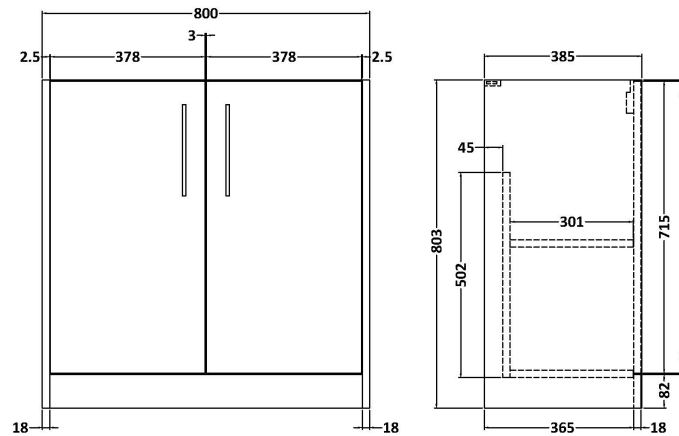

Sales Code: JNU2605B

Description: 800 Fs 2-Door Vanity & Basin 2

Packaging Details

Barcode: 5056462680163

Sales Code: NPF2605

Description: 800 F/S 2-Door Unit (385 Deep)

Product Dimensions

Height (mm):	803
Width (mm):	800
Depth (mm):	385
Nett Weight (kg):	26.5

Packaging Dimensions

Height (mm):	835
Width (mm):	820
Depth (mm):	395
Gross Weight (kg):	27

Packaging Data

Box Colour:	Brown Cardboard Box
Box Qty:	1
Label Size:	50 x 100
Label Colour:	White Label
Label Qty:	2

Outer Box Dimensions (If Applicable)

Height (mm):	
Width (mm):	
Depth (mm):	
Gross Weight (kg):	
Barcode:	5056462658834

Product Details

Country of Origin:	United Kingdom
Fitting Instruction:	No
CE Certification:	
FSC Certified Materials:	Yes
Colour:	Metallic Slate
Construction Method:	Cam & Wood Dowel
Construction Type:	Rigid
Cabinet Finish:	MFC Textured Matt
Fascia Finish:	MFC Textured Matt
Cabinet Thickness (mm):	18
Fascia Thickness (mm):	18
Drawer Included:	No
Drawer Type:	Not Applicable
No of Shelves:	1
Hinge Type:	95 Degree Clip-On Soft Close
Hinge Included:	Yes, Supplied
Adjustable Legs:	No, Not Required
Fixings Included:	Yes
Handle Style:	Modern
Waste Shroud:	Not Applicable
Handle Included:	Yes, Supplied
Handle Type:	D-Shape

Sales Code: NVM005

Description: Minimalist Basin 800mm

Product Dimensions

Height (mm):	170
Width (mm):	800
Depth (mm):	390
Nett Weight (kg):	16.9

Packaging Dimensions

Height (mm):	400
Width (mm):	820
Depth (mm):	200
Gross Weight (kg):	16.9