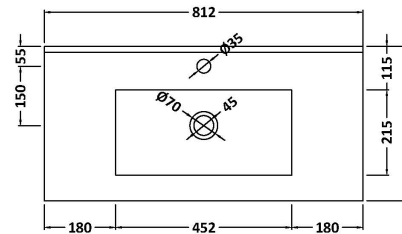

Packaging Dimensions

Height (mm):	835
Width (mm):	820
Depth (mm):	395
Gross Weight (kg):	27

Packaging Data

Box Colour:	Brown Cardboard Box
Box Qty:	1
Label Size:	50 x 100
Label Colour:	White Label
Label Qty:	2

Outer Box Dimensions (If Applicable)

Height (mm):	
Width (mm):	
Depth (mm):	
Gross Weight (kg):	
Barcode:	5056462658834

Product Details

Country of Origin:	United Kingdom
Fitting Instruction:	No
CE Certification:	
FSC Certified Materials:	Yes
Colour:	Metallic Slate
Construction Method:	Cam & Wood Dowel
Construction Type:	Rigid
Cabinet Finish:	MFC Textured Matt
Fascia Finish:	MFC Textured Matt
Cabinet Thickness (mm):	18
Fascia Thickness (mm):	18
Drawer Included:	No
Drawer Type:	Not Applicable
No of Shelves:	1
Hinge Type:	95 Degree Clip-On Soft Close
Hinge Included:	Yes, Supplied
Adjustable Legs:	No, Not Required
Fixings Included:	Yes
Handle Style:	Modern
Waste Shroud:	Not Applicable
Handle Included:	Yes, Supplied
Handle Type:	D-Shape

Sales Code: NVM005

Description: Minimalist Basin 800mm

Product Dimensions

Height (mm):	170
Width (mm):	800
Depth (mm):	390
Nett Weight (kg):	16.9

Packaging Dimensions

Height (mm):	400
Width (mm):	820
Depth (mm):	200
Gross Weight (kg):	16.9

Packaging Data

Box Colour:	Brown Cardboard Box - Printed
Box Qty:	1
Label Size:	100 x 50
Label Colour:	White Label
Label Qty:	2

Outer Box Dimensions (If Applicable)

Height (mm):	
Width (mm):	
Depth (mm):	
Gross Weight (kg):	
Barcode:	5055146194675