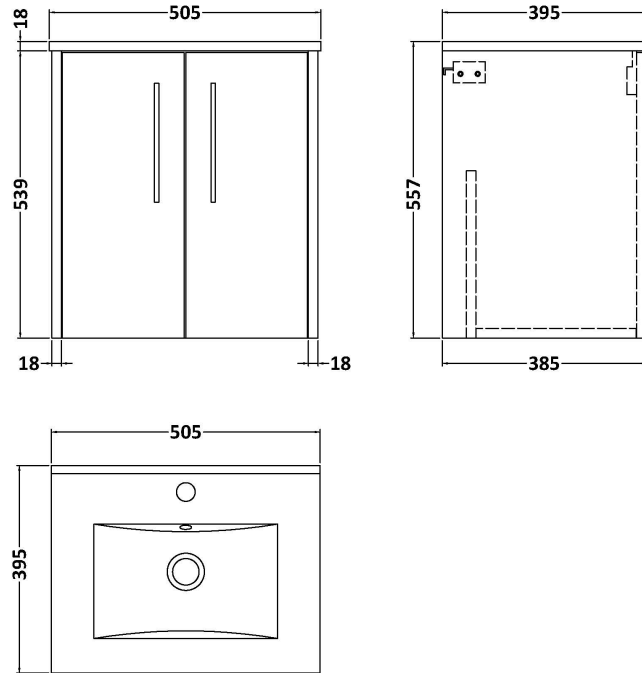

Sales Code: JNU2621B

Description: 500 Wh 2-Door Vanity & Basin 2

Packaging Details

Barcode: 5056462680170

Sales Code: NPF2621

Description: 500 W/H 2-Door Unit (385 Deep)

Product Dimensions

Height (mm):	539
Width (mm):	500
Depth (mm):	385
Nett Weight (kg):	12.5

Packaging Dimensions

Height (mm):	560
Width (mm):	520
Depth (mm):	405
Gross Weight (kg):	13

Packaging Data

Box Colour:	Brown Cardboard Box
Box Qty:	1
Label Size:	50 x 100
Label Colour:	White Label
Label Qty:	2

Outer Box Dimensions (If Applicable)

Height (mm):	
Width (mm):	
Depth (mm):	
Gross Weight (kg):	
Barcode:	5056462658841

Product Details

Country of Origin:	United Kingdom
Fitting Instruction:	No
CE Certification:	
FSC Certified Materials:	Yes
Colour:	Metallic Slate
Construction Method:	Cam & Wood Dowel
Construction Type:	Rigid
Cabinet Finish:	MFC Textured Matt
Fascia Finish:	MFC Textured Matt
Cabinet Thickness (mm):	18
Fascia Thickness (mm):	18
Drawer Included:	No
Drawer Type:	Not Applicable
No of Shelves:	0
Hinge Type:	95 Degree Clip-On Soft Close
Hinge Included:	Yes, Supplied
Adjustable Legs:	No, Not Required
Fixings Included:	Yes
Handle Style:	Modern
Waste Shroud:	No
Handle Included:	Yes, Supplied
Handle Type:	D-Shape

Sales Code: NVM001

Description: 500mm Minimalist Basin 1Th

Product Dimensions

Height (mm):	170
Width (mm):	500
Depth (mm):	390
Nett Weight (kg):	9

Packaging Dimensions

Height (mm):	400
Width (mm):	520
Depth (mm):	200
Gross Weight (kg):	9