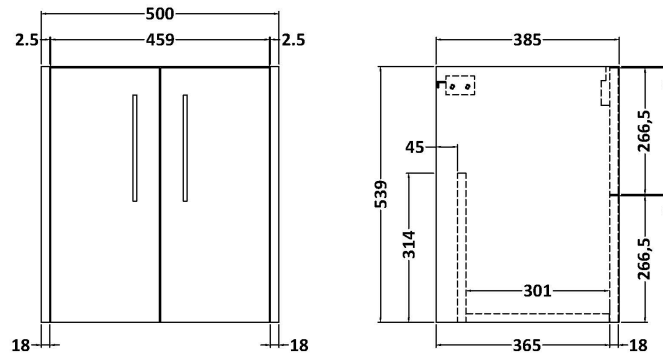

Sales Code: JNU2621B

Description: 500 Wh 2-Door Vanity & Basin 2

Packaging Details

Barcode: 5056462680170

Sales Code: NPF2621

Description: 500 W/H 2-Door Unit (385 Deep)

Product Dimensions

Height (mm):	539
Width (mm):	500
Depth (mm):	385
Nett Weight (kg):	12.5

Packaging Dimensions

Height (mm):	560
Width (mm):	520
Depth (mm):	405
Gross Weight (kg):	13

Packaging Data

Box Colour:	Brown Cardboard Box
Box Qty:	1
Label Size:	50 x 100
Label Colour:	White Label
Label Qty:	2

Outer Box Dimensions (If Applicable)

Height (mm):	
Width (mm):	
Depth (mm):	
Gross Weight (kg):	
Barcode:	5056462658841

Product Details

Country of Origin:	United Kingdom
Fitting Instruction:	No
CE Certification:	
FSC Certified Materials:	Yes
Colour:	Metallic Slate
Construction Method:	Cam & Wood Dowel
Construction Type:	Rigid
Cabinet Finish:	MFC Textured Matt
Fascia Finish:	MFC Textured Matt
Cabinet Thickness (mm):	18
Fascia Thickness (mm):	18
Drawer Included:	No
Drawer Type:	Not Applicable
No of Shelves:	0
Hinge Type:	95 Degree Clip-On Soft Close
Hinge Included:	Yes, Supplied
Adjustable Legs:	No, Not Required
Fixings Included:	Yes
Handle Style:	Modern
Waste Shroud:	No
Handle Included:	Yes, Supplied
Handle Type:	D-Shape

Sales Code: NVM001

Description: 500mm Minimalist Basin 1Th

Product Dimensions

Height (mm):	170
Width (mm):	500
Depth (mm):	390
Nett Weight (kg):	9

Packaging Dimensions

Height (mm):	400
Width (mm):	520
Depth (mm):	200
Gross Weight (kg):	9