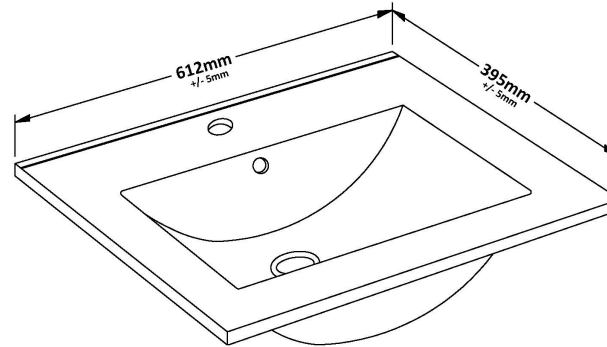

### Product Dimensions

Height (mm):	539
Width (mm):	600
Depth (mm):	385
Nett Weight (kg):	14.2

### Packaging Dimensions

Height (mm):	560
Width (mm):	620
Depth (mm):	405
Gross Weight (kg):	14.7

### Outer Box Dimensions (If Applicable)

Height (mm):	
Width (mm):	
Depth (mm):	
Gross Weight (kg):	
Barcode:	5056462658858

### Product Dimensions

Height (mm):	170
Width (mm):	600
Depth (mm):	390
Nett Weight (kg):	10.76