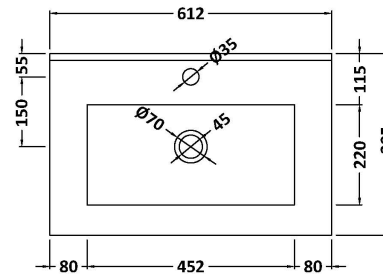

### Product Dimensions

Height (mm):	539
Width (mm):	600
Depth (mm):	385
Nett Weight (kg):	14.2

### Packaging Dimensions

Height (mm):	560
Width (mm):	620
Depth (mm):	405
Gross Weight (kg):	14.7

### Outer Box Dimensions (If Applicable)

Height (mm):	
Width (mm):	
Depth (mm):	
Gross Weight (kg):	
Barcode:	5056462658858

### Product Dimensions

Height (mm):	170
Width (mm):	600
Depth (mm):	390
Nett Weight (kg):	10.76