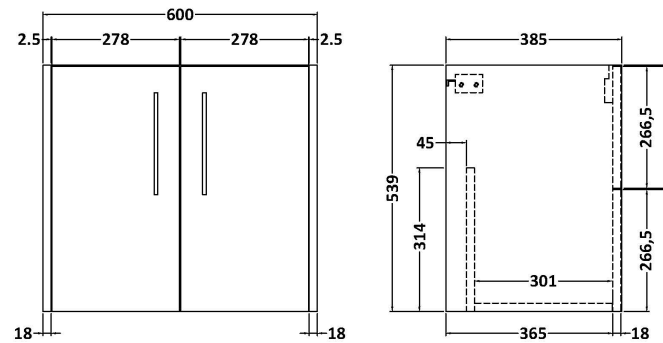

### Product Dimensions

Height (mm):	539
Width (mm):	600
Depth (mm):	385
Nett Weight (kg):	14.2

### Packaging Dimensions

Height (mm):	560
Width (mm):	620
Depth (mm):	405
Gross Weight (kg):	14.7

### Product Dimensions

Height (mm):	170
Width (mm):	600
Depth (mm):	390
Nett Weight (kg):	10.76

### Packaging Dimensions

Height (mm):	200
Width (mm):	400
Depth (mm):	620
Gross Weight (kg):	10.76