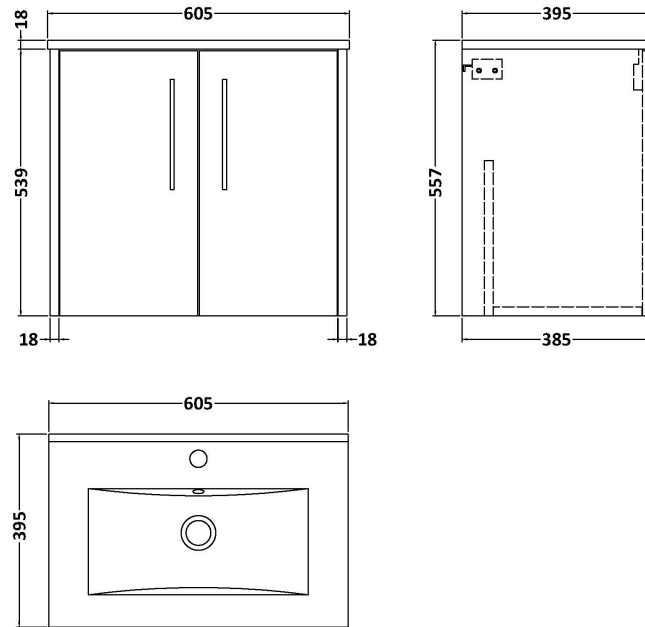

Sales Code: JNU2623B

Description: 600 Wh 2-Door Vanity & Basin 2

Packaging Details

Barcode: 5056462680187