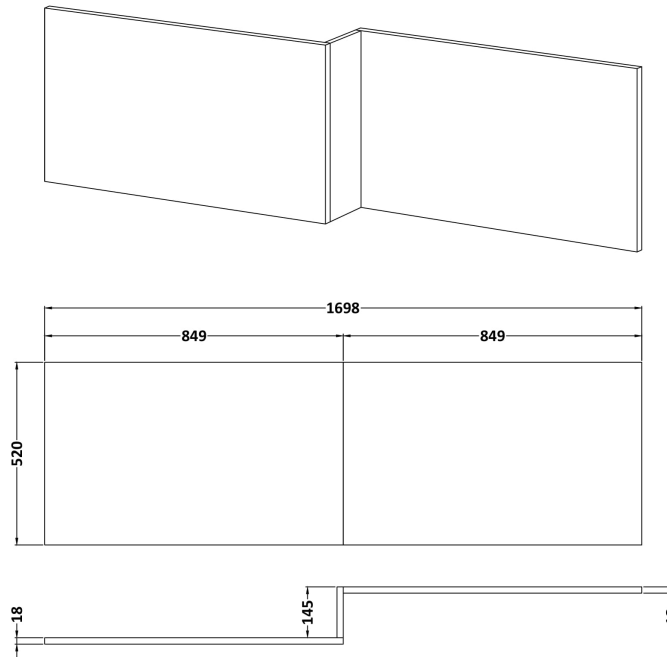

Sales Code: MPC2635

Description: Square Shower Bath Front Panel

Product Dimensions

Height (mm):	520
Width (mm):	1698
Depth (mm):	163
Nett Weight (kg):	11

Packaging Dimensions

Height (mm):	50
Width (mm):	540
Depth (mm):	1010
Gross Weight (kg):	12

Packaging Data

Box Colour:	Brown Cardboard Box
Box Qty:	1
Label Size:	100 x 50
Label Colour:	White Label
Label Qty:	1

Outer Box Dimensions (If Applicable)

Height (mm):	
Width (mm):	
Depth (mm):	
Gross Weight (kg):	
Barcode:	5056462696744

Product Details

Country of Origin:	United Kingdom
Fitting Instruction:	No
CE Certification:	N/A
FSC Certified Materials:	Yes
Colour:	Metallic Slate
Construction Method:	Cam & Wood Dowel
Construction Type:	Flat-Pack
Cabinet Finish:	MFC Textured Matt
Fascia Finish:	MFC Textured Matt
Cabinet Thickness (mm):	18
Fascia Thickness (mm):	18
Drawer Included:	Not Applicable
Drawer Type:	Not Applicable
No of Shelves:	Not Applicable
Hinge Type:	Not Applicable
Hinge Included:	Not Applicable
Adjustable Legs:	Not Applicable
Fixings Included:	Yes
Handle Style:	Not Applicable
Waste Shroud:	Not Applicable
Handle Included:	Not Applicable
Handle Type:	Not Applicable