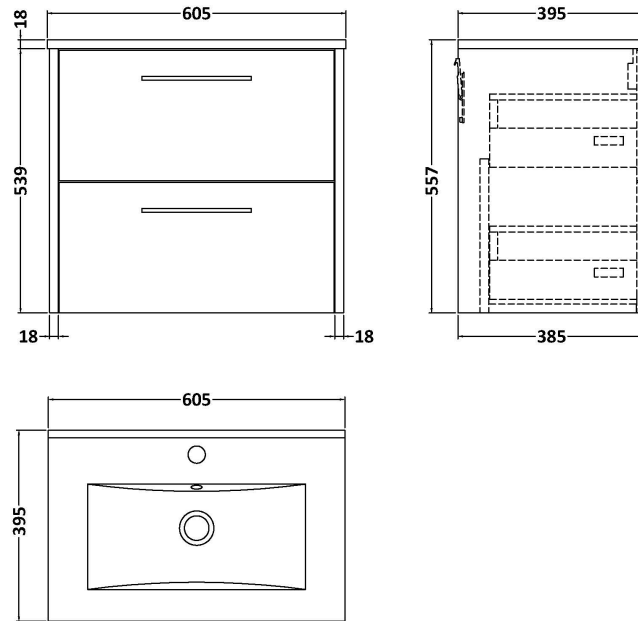

Sales Code: JNU2624B

Description: 600 Wh 2-Drawer Vanity & Basin 2

Packaging Details

Barcode: 5056462682716

Sales Code: NPF2624

Description: 600 W/H 2-Drawer Unit (385 Deep)

Product Dimensions

Height (mm):	539
Width (mm):	600
Depth (mm):	385
Nett Weight (kg):	22.5

Packaging Dimensions

Height (mm):	560
Width (mm):	620
Depth (mm):	405
Gross Weight (kg):	23

Packaging Data

Box Colour:	Brown Cardboard Box
Box Qty:	1
Label Size:	50 x 100
Label Colour:	White Label
Label Qty:	2

Outer Box Dimensions (If Applicable)

Height (mm):	
Width (mm):	
Depth (mm):	
Gross Weight (kg):	
Barcode:	5056462658889

Product Details

Country of Origin:	United Kingdom
Fitting Instruction:	No
CE Certification:	
FSC Certified Materials:	Yes
Colour:	Metallic Slate
Construction Method:	Cam & Wood Dowel
Construction Type:	Rigid
Cabinet Finish:	MFC Textured Matt
Fascia Finish:	MFC Textured Matt
Cabinet Thickness (mm):	18
Fascia Thickness (mm):	18
Drawer Included:	Yes
Drawer Type:	80mm High Metal S/C Inc Galler
No of Shelves:	0
Hinge Type:	Not Applicable
Hinge Included:	No
Adjustable Legs:	No, Not Required
Fixings Included:	Yes
Handle Style:	Modern
Waste Shroud:	Yes
Handle Included:	Yes, Supplied
Handle Type:	D-Shape

Sales Code: NVM003

Description: Minimalist Basin 600mm

Product Dimensions

Height (mm):	170
Width (mm):	600
Depth (mm):	390
Nett Weight (kg):	10.76

Packaging Dimensions

Height (mm):	200
Width (mm):	400
Depth (mm):	620
Gross Weight (kg):	10.76