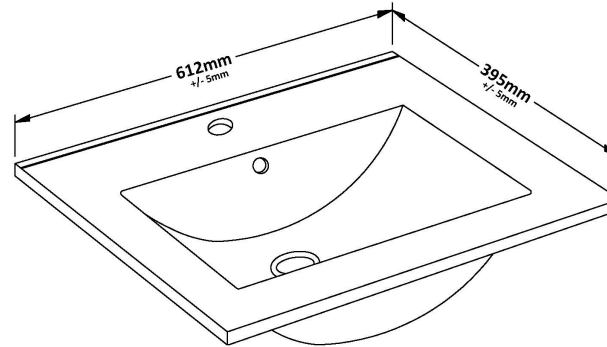

Packaging Dimensions

Height (mm):	560
Width (mm):	620
Depth (mm):	405
Gross Weight (kg):	23

Packaging Data

Box Colour:	Brown Cardboard Box
Box Qty:	1
Label Size:	50 x 100
Label Colour:	White Label
Label Qty:	2

Outer Box Dimensions (If Applicable)

Height (mm):	
Width (mm):	
Depth (mm):	
Gross Weight (kg):	
Barcode:	5056462658889

Product Details

Country of Origin:	United Kingdom
Fitting Instruction:	No
CE Certification:	
FSC Certified Materials:	Yes
Colour:	Metallic Slate
Construction Method:	Cam & Wood Dowel
Construction Type:	Rigid
Cabinet Finish:	MFC Textured Matt
Fascia Finish:	MFC Textured Matt
Cabinet Thickness (mm):	18
Fascia Thickness (mm):	18
Drawer Included:	Yes
Drawer Type:	80mm High Metal S/C Inc Galler
No of Shelves:	0
Hinge Type:	Not Applicable
Hinge Included:	No
Adjustable Legs:	No, Not Required
Fixings Included:	Yes
Handle Style:	Modern
Waste Shroud:	Yes
Handle Included:	Yes, Supplied
Handle Type:	D-Shape

Sales Code: NVM003

Description: Minimalist Basin 600mm

Product Dimensions

Height (mm):	170
Width (mm):	600
Depth (mm):	390
Nett Weight (kg):	10.76

Packaging Dimensions

Height (mm):	200
Width (mm):	400
Depth (mm):	620
Gross Weight (kg):	10.76

Packaging Data

Box Colour:	Brown Cardboard Box - Printed
Box Qty:	1
Label Size:	100 x 50
Label Colour:	White Label
Label Qty:	2

Outer Box Dimensions (If Applicable)

Height (mm):	
Width (mm):	
Depth (mm):	
Gross Weight (kg):	
Barcode:	5055146194668