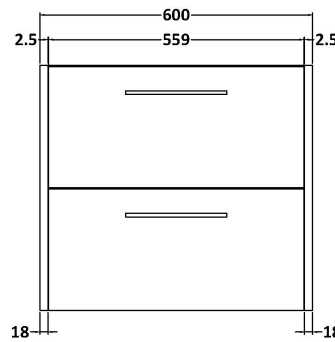

Sales Code: JNU2624B

Description: 600 Wh 2-Drawer Vanity & Basin 2

Packaging Details

Barcode: 5056462682716

Sales Code: NPF2624

Description: 600 W/H 2-Drawer Unit (385 Deep)

Product Dimensions

Height (mm):	539
Width (mm):	600
Depth (mm):	385
Nett Weight (kg):	22.5

Packaging Dimensions

Height (mm):	560
Width (mm):	620
Depth (mm):	405
Gross Weight (kg):	23

Packaging Data

Box Colour:	Brown Cardboard Box
Box Qty:	1
Label Size:	50 x 100
Label Colour:	White Label
Label Qty:	2

Outer Box Dimensions (If Applicable)

Height (mm):	
Width (mm):	
Depth (mm):	
Gross Weight (kg):	
Barcode:	5056462658889

Product Details

Country of Origin:	United Kingdom
Fitting Instruction:	No
CE Certification:	
FSC Certified Materials:	Yes
Colour:	Metallic Slate
Construction Method:	Cam & Wood Dowel
Construction Type:	Rigid
Cabinet Finish:	MFC Textured Matt
Fascia Finish:	MFC Textured Matt
Cabinet Thickness (mm):	18
Fascia Thickness (mm):	18
Drawer Included:	Yes
Drawer Type:	80mm High Metal S/C Inc Galler
No of Shelves:	0
Hinge Type:	Not Applicable
Hinge Included:	No
Adjustable Legs:	No, Not Required
Fixings Included:	Yes
Handle Style:	Modern
Waste Shroud:	Yes
Handle Included:	Yes, Supplied
Handle Type:	D-Shape

Sales Code: NVM003

Description: Minimalist Basin 600mm

Product Dimensions

Height (mm):	170
Width (mm):	600
Depth (mm):	390
Nett Weight (kg):	10.76

Packaging Dimensions

Height (mm):	200
Width (mm):	400
Depth (mm):	620
Gross Weight (kg):	10.76