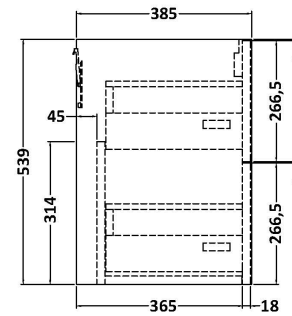

Sales Code: JNU2624B

Description: 600 Wh 2-Drawer Vanity & Basin 2

Packaging Details

Barcode: 5056462682716

Sales Code: NPF2624

Description: 600 W/H 2-Drawer Unit (385 Deep)

Product Dimensions

Height (mm):	539
Width (mm):	600
Depth (mm):	385
Nett Weight (kg):	22.5

Packaging Dimensions

Height (mm):	560
Width (mm):	620
Depth (mm):	405
Gross Weight (kg):	23

Packaging Data

Box Colour:	Brown Cardboard Box
Box Qty:	1
Label Size:	50 x 100
Label Colour:	White Label
Label Qty:	2

Outer Box Dimensions (If Applicable)

Height (mm):	
Width (mm):	
Depth (mm):	
Gross Weight (kg):	
Barcode:	5056462658889

Product Details

Country of Origin:	United Kingdom
Fitting Instruction:	No
CE Certification:	
FSC Certified Materials:	Yes
Colour:	Metallic Slate
Construction Method:	Cam & Wood Dowel
Construction Type:	Rigid
Cabinet Finish:	MFC Textured Matt
Fascia Finish:	MFC Textured Matt
Cabinet Thickness (mm):	18
Fascia Thickness (mm):	18
Drawer Included:	Yes
Drawer Type:	80mm High Metal S/C Inc Galler
No of Shelves:	0
Hinge Type:	Not Applicable
Hinge Included:	No
Adjustable Legs:	No, Not Required
Fixings Included:	Yes
Handle Style:	Modern
Waste Shroud:	Yes
Handle Included:	Yes, Supplied
Handle Type:	D-Shape

Sales Code: NVM003

Description: Minimalist Basin 600mm

Product Dimensions

Height (mm):	170
Width (mm):	600
Depth (mm):	390
Nett Weight (kg):	10.76

Packaging Dimensions

Height (mm):	200
Width (mm):	400
Depth (mm):	620
Gross Weight (kg):	10.76