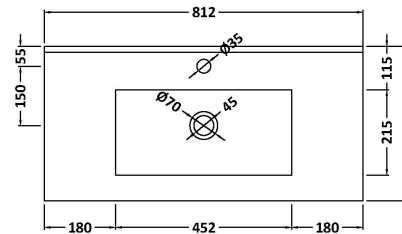

### Product Dimensions

Height (mm):	539
Width (mm):	800
Depth (mm):	385
Nett Weight (kg):	22.5

### Packaging Dimensions

Height (mm):	560
Width (mm):	620
Depth (mm):	405
Gross Weight (kg):	23

### Outer Box Dimensions (If Applicable)

Height (mm):	
Width (mm):	
Depth (mm):	
Gross Weight (kg):	
Barcode:	5056462658896

### Product Dimensions

Height (mm):	170
Width (mm):	800
Depth (mm):	390
Nett Weight (kg):	16.9