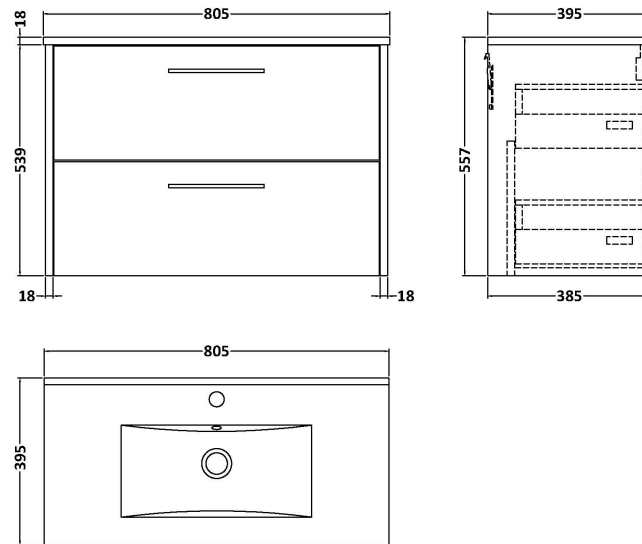

Sales Code: JNU2626B

Description: 800 Wh 2-Drawer Vanity & Basin 2

Packaging Details

Barcode: 5056462682723