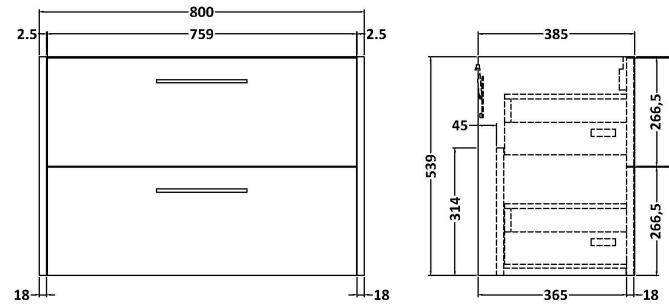

### Product Dimensions

Height (mm):	539
Width (mm):	800
Depth (mm):	385
Nett Weight (kg):	22.5

### Packaging Dimensions

Height (mm):	560
Width (mm):	620
Depth (mm):	405
Gross Weight (kg):	23

### Product Dimensions

Height (mm):	170
Width (mm):	800
Depth (mm):	390
Nett Weight (kg):	16.9

### Packaging Dimensions

Height (mm):	400
Width (mm):	820
Depth (mm):	200
Gross Weight (kg):	16.9