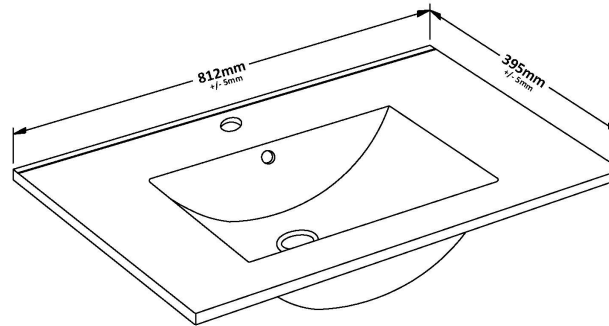

### Product Dimensions

Height (mm):	539
Width (mm):	800
Depth (mm):	385
Nett Weight (kg):	22.5

### Packaging Dimensions

Height (mm):	560
Width (mm):	620
Depth (mm):	405
Gross Weight (kg):	23

### Outer Box Dimensions (If Applicable)

Height (mm):	
Width (mm):	
Depth (mm):	
Gross Weight (kg):	
Barcode:	5056462658896

### Product Dimensions

Height (mm):	170
Width (mm):	800
Depth (mm):	390
Nett Weight (kg):	16.9