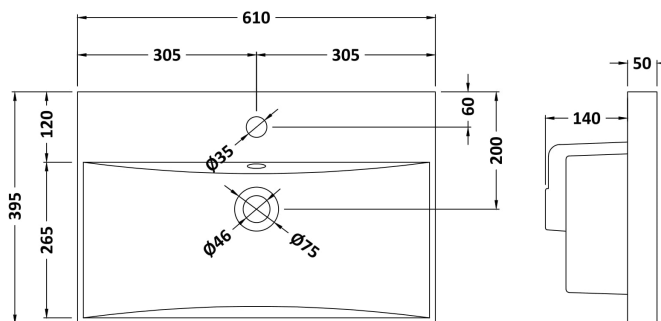

Packaging Dimensions

Height (mm):	835
Width (mm):	620
Depth (mm):	395
Gross Weight (kg):	19.5

Packaging Data

Box Colour:	Brown Cardboard Box
Box Qty:	1
Label Size:	50 x 100
Label Colour:	White Label
Label Qty:	2

Outer Box Dimensions (If Applicable)

Height (mm):	
Width (mm):	
Depth (mm):	
Gross Weight (kg):	
Barcode:	5056462658827

Product Details

Country of Origin:	United Kingdom
Fitting Instruction:	No
CE Certification:	
FSC Certified Materials:	Yes
Colour:	Metallic Slate
Construction Method:	Cam & Wood Dowel
Construction Type:	Rigid
Cabinet Finish:	MFC Textured Matt
Fascia Finish:	MFC Textured Matt
Cabinet Thickness (mm):	18
Fascia Thickness (mm):	18
Drawer Included:	No
Drawer Type:	Not Applicable
No of Shelves:	1
Hinge Type:	95 Degree Clip-On Soft Close
Hinge Included:	Yes, Supplied
Adjustable Legs:	No, Not Required
Fixings Included:	Yes
Handle Style:	Modern
Waste Shroud:	Not Applicable
Handle Included:	Yes, Supplied
Handle Type:	D-Shape

Sales Code: NVM033

Description: 600 Thin Edged Basin 1Th

Product Dimensions

Height (mm):	170
Width (mm):	610
Depth (mm):	395
Nett Weight (kg):	11

Packaging Dimensions

Height (mm):	190
Width (mm):	630
Depth (mm):	415
Gross Weight (kg):	11.5

Packaging Data

Box Colour:	Brown Cardboard Box - Printed
Box Qty:	1
Label Size:	100 x 50
Label Colour:	White Label
Label Qty:	2

Outer Box Dimensions (If Applicable)

Height (mm):	
Width (mm):	
Depth (mm):	
Gross Weight (kg):	
Barcode:	5056211853428