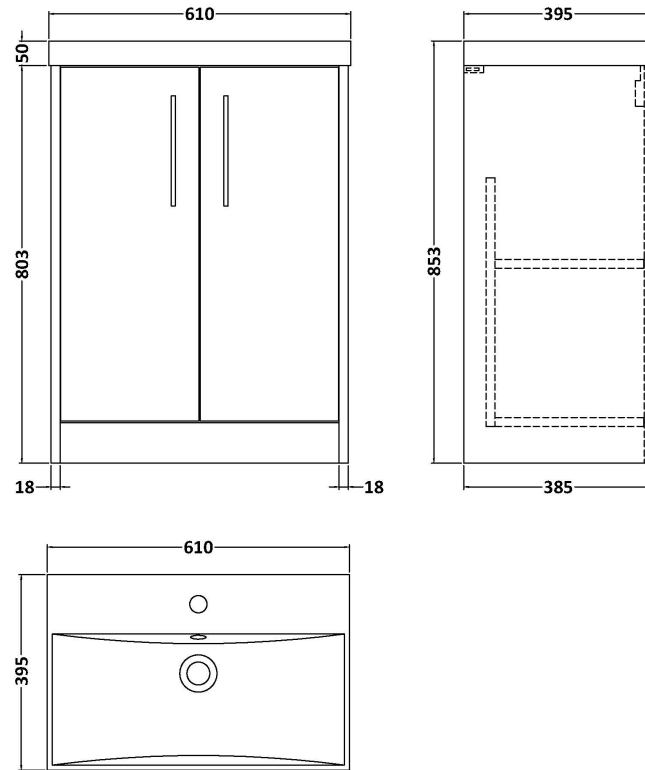

Sales Code: JNU2603D

Description: 600 Fs 2-Door Vanity & Basin 3

Packaging Details

Barcode: 5056462682747

Sales Code: NPF2603

Description: 600 F/S 2-Door Unit (385 Deep)

Product Dimensions

Height (mm):	803
Width (mm):	600
Depth (mm):	385
Nett Weight (kg):	19

Packaging Dimensions

Height (mm):	835
Width (mm):	620
Depth (mm):	395
Gross Weight (kg):	19.5

Packaging Data

Box Colour:	Brown Cardboard Box
Box Qty:	1
Label Size:	50 x 100
Label Colour:	White Label
Label Qty:	2

Outer Box Dimensions (If Applicable)

Height (mm):	
Width (mm):	
Depth (mm):	
Gross Weight (kg):	
Barcode:	5056462658827

Product Details

Country of Origin:	United Kingdom
Fitting Instruction:	No
CE Certification:	
FSC Certified Materials:	Yes
Colour:	Metallic Slate
Construction Method:	Cam & Wood Dowel
Construction Type:	Rigid
Cabinet Finish:	MFC Textured Matt
Fascia Finish:	MFC Textured Matt
Cabinet Thickness (mm):	18
Fascia Thickness (mm):	18
Drawer Included:	No
Drawer Type:	Not Applicable
No of Shelves:	1
Hinge Type:	95 Degree Clip-On Soft Close
Hinge Included:	Yes, Supplied
Adjustable Legs:	No, Not Required
Fixings Included:	Yes
Handle Style:	Modern
Waste Shroud:	Not Applicable
Handle Included:	Yes, Supplied
Handle Type:	D-Shape

Sales Code: NVM033

Description: 600 Thin Edged Basin 1Th

Product Dimensions

Height (mm):	170
Width (mm):	610
Depth (mm):	395
Nett Weight (kg):	11

Packaging Dimensions

Height (mm):	190
Width (mm):	630
Depth (mm):	415
Gross Weight (kg):	11.5