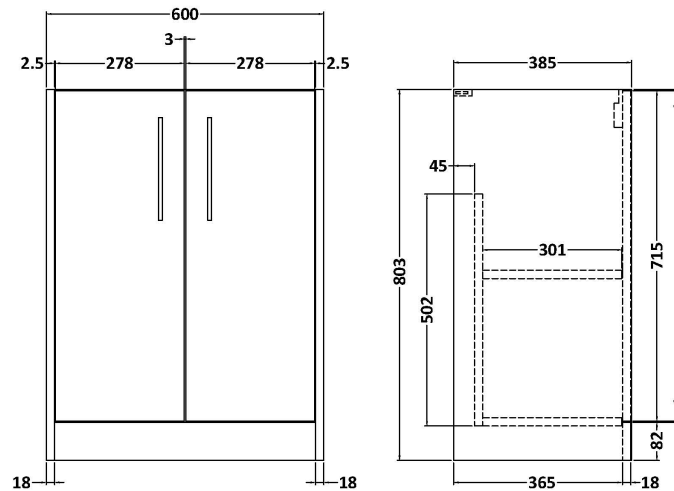

Sales Code: JNU2603D

Description: 600 Fs 2-Door Vanity & Basin 3

Packaging Details

Barcode: 5056462682747

Sales Code: NPF2603

Description: 600 F/S 2-Door Unit (385 Deep)

Product Dimensions

Height (mm):	803
Width (mm):	600
Depth (mm):	385
Nett Weight (kg):	19

Packaging Dimensions

Height (mm):	835
Width (mm):	620
Depth (mm):	395
Gross Weight (kg):	19.5

Packaging Data

Box Colour:	Brown Cardboard Box
Box Qty:	1
Label Size:	50 x 100
Label Colour:	White Label
Label Qty:	2

Outer Box Dimensions (If Applicable)

Height (mm):	
Width (mm):	
Depth (mm):	
Gross Weight (kg):	
Barcode:	5056462658827

Product Details

Country of Origin:	United Kingdom
Fitting Instruction:	No
CE Certification:	
FSC Certified Materials:	Yes
Colour:	Metallic Slate
Construction Method:	Cam & Wood Dowel
Construction Type:	Rigid
Cabinet Finish:	MFC Textured Matt
Fascia Finish:	MFC Textured Matt
Cabinet Thickness (mm):	18
Fascia Thickness (mm):	18
Drawer Included:	No
Drawer Type:	Not Applicable
No of Shelves:	1
Hinge Type:	95 Degree Clip-On Soft Close
Hinge Included:	Yes, Supplied
Adjustable Legs:	No, Not Required
Fixings Included:	Yes
Handle Style:	Modern
Waste Shroud:	Not Applicable
Handle Included:	Yes, Supplied
Handle Type:	D-Shape

Sales Code: NVM033

Description: 600 Thin Edged Basin 1Th

Product Dimensions

Height (mm):	170
Width (mm):	610
Depth (mm):	395
Nett Weight (kg):	11

Packaging Dimensions

Height (mm):	190
Width (mm):	630
Depth (mm):	415
Gross Weight (kg):	11.5