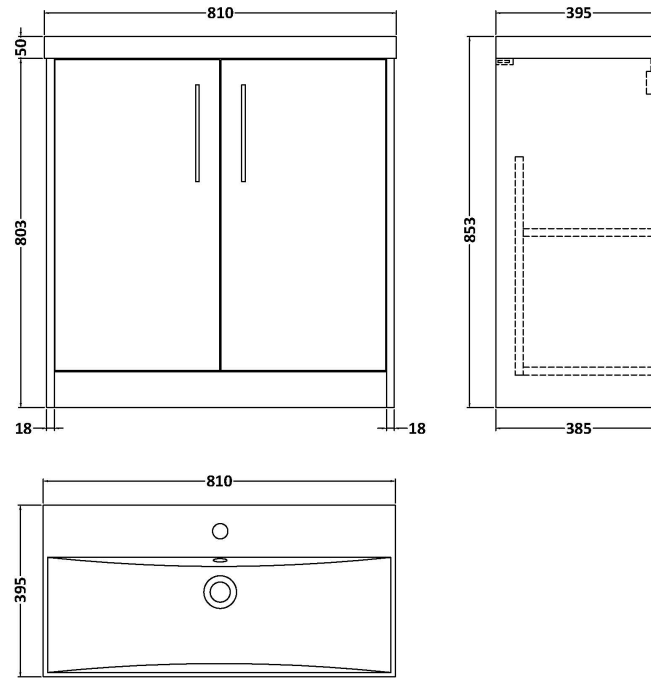

Sales Code: JNU2605D

Description: 800 Fs 2-Door Vanity & Basin 3

Packaging Details

Barcode: 5056462682754