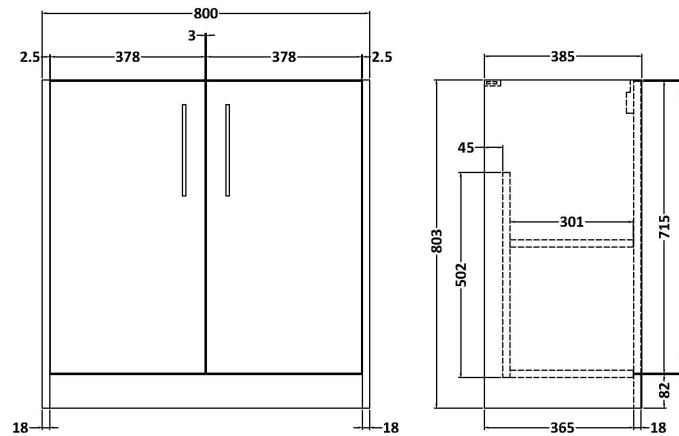

### Product Dimensions

Height (mm):	803
Width (mm):	800
Depth (mm):	385
Nett Weight (kg):	26.5

### Packaging Dimensions

Height (mm):	835
Width (mm):	820
Depth (mm):	395
Gross Weight (kg):	27

### Product Dimensions

Height (mm):	170
Width (mm):	810
Depth (mm):	395
Nett Weight (kg):	14.5

### Packaging Dimensions

Height (mm):	190
Width (mm):	830
Depth (mm):	415
Gross Weight (kg):	15