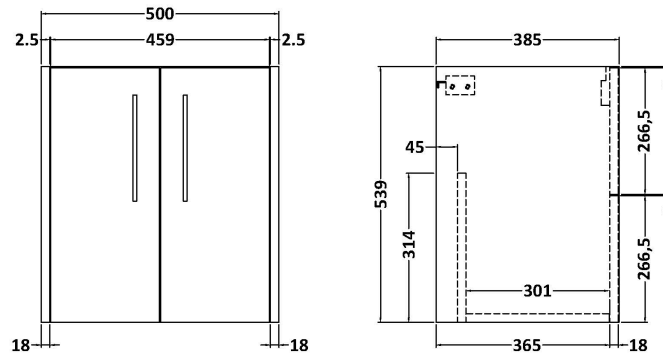

Sales Code: JNU2621D

Description: 500 Wh 2-Door Vanity & Basin 3

Packaging Details

Barcode: 5056462682761

Sales Code: NPF2621

Description: 500 W/H 2-Door Unit (385 Deep)

Product Dimensions

Height (mm):	539
Width (mm):	500
Depth (mm):	385
Nett Weight (kg):	12.5

Packaging Dimensions

Height (mm):	560
Width (mm):	520
Depth (mm):	405
Gross Weight (kg):	13

Packaging Data

Box Colour:	Brown Cardboard Box
Box Qty:	1
Label Size:	50 x 100
Label Colour:	White Label
Label Qty:	2

Outer Box Dimensions (If Applicable)

Height (mm):	
Width (mm):	
Depth (mm):	
Gross Weight (kg):	
Barcode:	5056462658841

Product Details

Country of Origin:	United Kingdom
Fitting Instruction:	No
CE Certification:	
FSC Certified Materials:	Yes
Colour:	Metallic Slate
Construction Method:	Cam & Wood Dowel
Construction Type:	Rigid
Cabinet Finish:	MFC Textured Matt
Fascia Finish:	MFC Textured Matt
Cabinet Thickness (mm):	18
Fascia Thickness (mm):	18
Drawer Included:	No
Drawer Type:	Not Applicable
No of Shelves:	0
Hinge Type:	95 Degree Clip-On Soft Close
Hinge Included:	Yes, Supplied
Adjustable Legs:	No, Not Required
Fixings Included:	Yes
Handle Style:	Modern
Waste Shroud:	No
Handle Included:	Yes, Supplied
Handle Type:	D-Shape

Sales Code: NVM032

Description: 500 Thin Edged Basin 1Th

Product Dimensions

Height (mm):	170
Width (mm):	510
Depth (mm):	395
Nett Weight (kg):	9.5

Packaging Dimensions

Height (mm):	190
Width (mm):	530
Depth (mm):	415
Gross Weight (kg):	10