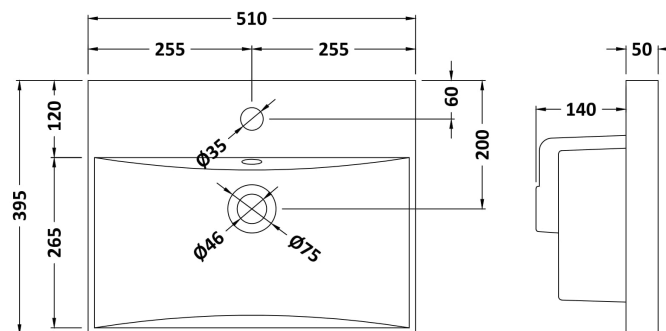

Packaging Dimensions

Height (mm):	560
Width (mm):	520
Depth (mm):	405
Gross Weight (kg):	13

Packaging Data

Box Colour:	Brown Cardboard Box
Box Qty:	1
Label Size:	50 x 100
Label Colour:	White Label
Label Qty:	2

Outer Box Dimensions (If Applicable)

Height (mm):	
Width (mm):	
Depth (mm):	
Gross Weight (kg):	
Barcode:	5056462658841

Product Details

Country of Origin:	United Kingdom
Fitting Instruction:	No
CE Certification:	
FSC Certified Materials:	Yes
Colour:	Metallic Slate
Construction Method:	Cam & Wood Dowel
Construction Type:	Rigid
Cabinet Finish:	MFC Textured Matt
Fascia Finish:	MFC Textured Matt
Cabinet Thickness (mm):	18
Fascia Thickness (mm):	18
Drawer Included:	No
Drawer Type:	Not Applicable
No of Shelves:	0
Hinge Type:	95 Degree Clip-On Soft Close
Hinge Included:	Yes, Supplied
Adjustable Legs:	No, Not Required
Fixings Included:	Yes
Handle Style:	Modern
Waste Shroud:	No
Handle Included:	Yes, Supplied
Handle Type:	D-Shape

Sales Code: NVM032

Description: 500 Thin Edged Basin 1Th

Product Dimensions

Height (mm):	170
Width (mm):	510
Depth (mm):	395
Nett Weight (kg):	9.5

Packaging Dimensions

Height (mm):	190
Width (mm):	530
Depth (mm):	415
Gross Weight (kg):	10

Packaging Data

Box Colour:	Brown Cardboard Box - Printed
Box Qty:	1
Label Size:	100 x 50
Label Colour:	White Label
Label Qty:	2

Outer Box Dimensions (If Applicable)

Height (mm):	
Width (mm):	
Depth (mm):	
Gross Weight (kg):	
Barcode:	5056211853411