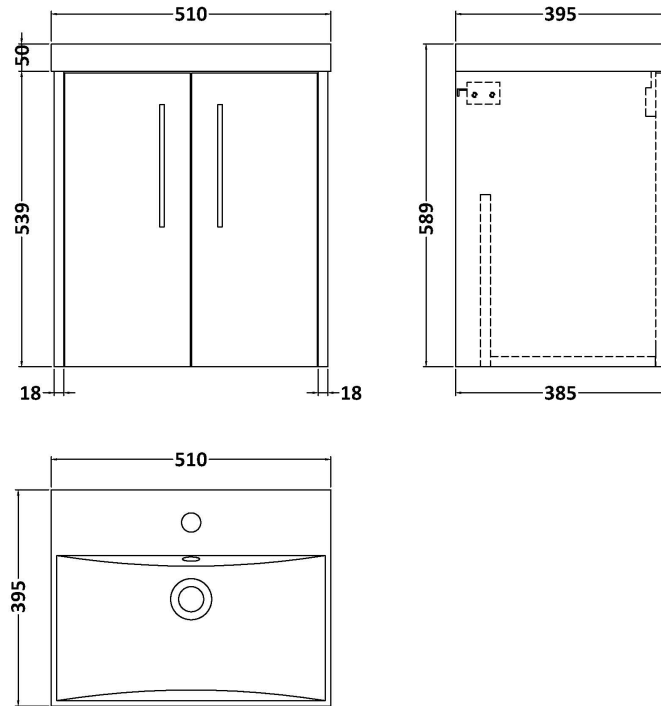

Sales Code: JNU2621D

Description: 500 Wh 2-Door Vanity & Basin 3

Packaging Details

Barcode: 5056462682761

Sales Code: NPF2621

Description: 500 W/H 2-Door Unit (385 Deep)

Product Dimensions

Height (mm):	539
Width (mm):	500
Depth (mm):	385
Nett Weight (kg):	12.5

Packaging Dimensions

Height (mm):	560
Width (mm):	520
Depth (mm):	405
Gross Weight (kg):	13

Packaging Data

Box Colour:	Brown Cardboard Box
Box Qty:	1
Label Size:	50 x 100
Label Colour:	White Label
Label Qty:	2

Outer Box Dimensions (If Applicable)

Height (mm):	
Width (mm):	
Depth (mm):	
Gross Weight (kg):	
Barcode:	5056462658841

Product Details

Country of Origin:	United Kingdom
Fitting Instruction:	No
CE Certification:	
FSC Certified Materials:	Yes
Colour:	Metallic Slate
Construction Method:	Cam & Wood Dowel
Construction Type:	Rigid
Cabinet Finish:	MFC Textured Matt
Fascia Finish:	MFC Textured Matt
Cabinet Thickness (mm):	18
Fascia Thickness (mm):	18
Drawer Included:	No
Drawer Type:	Not Applicable
No of Shelves:	0
Hinge Type:	95 Degree Clip-On Soft Close
Hinge Included:	Yes, Supplied
Adjustable Legs:	No, Not Required
Fixings Included:	Yes
Handle Style:	Modern
Waste Shroud:	No
Handle Included:	Yes, Supplied
Handle Type:	D-Shape

Sales Code: NVM032

Description: 500 Thin Edged Basin 1Th

Product Dimensions

Height (mm):	170
Width (mm):	510
Depth (mm):	395
Nett Weight (kg):	9.5

Packaging Dimensions

Height (mm):	190
Width (mm):	530
Depth (mm):	415
Gross Weight (kg):	10