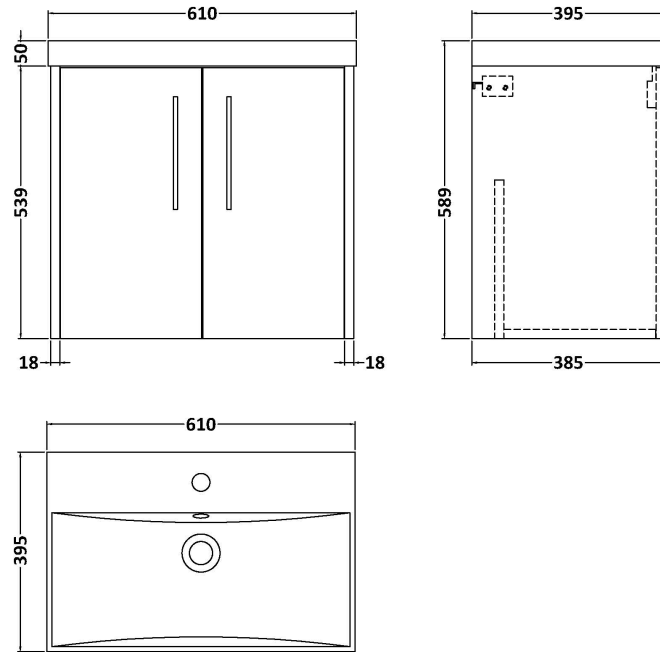

Sales Code: JNU2623D

Description: 600 Wh 2-Door Vanity & Basin 3

Packaging Details

Barcode: 5056462682778

Sales Code: NPF2623

Description: 600 W/H 2-Door Unit (385 Deep)

Product Dimensions

Height (mm):	539
Width (mm):	600
Depth (mm):	385
Nett Weight (kg):	14.2

Packaging Dimensions

Height (mm):	560
Width (mm):	620
Depth (mm):	405
Gross Weight (kg):	14.7

Packaging Data

Box Colour:	Brown Cardboard Box
Box Qty:	1
Label Size:	50 x 100
Label Colour:	White Label
Label Qty:	2

Outer Box Dimensions (If Applicable)

Height (mm):	
Width (mm):	
Depth (mm):	
Gross Weight (kg):	
Barcode:	5056462658858

Product Details

Country of Origin:	United Kingdom
Fitting Instruction:	No
CE Certification:	
FSC Certified Materials:	Yes
Colour:	Metallic Slate
Construction Method:	Cam & Wood Dowel
Construction Type:	Rigid
Cabinet Finish:	MFC Textured Matt
Fascia Finish:	MFC Textured Matt
Cabinet Thickness (mm):	18
Fascia Thickness (mm):	18
Drawer Included:	No
Drawer Type:	Not Applicable
No of Shelves:	0
Hinge Type:	95 Degree Clip-On Soft Close
Hinge Included:	Yes, Supplied
Adjustable Legs:	No, Not Required
Fixings Included:	Yes
Handle Style:	Modern
Waste Shroud:	No
Handle Included:	Yes, Supplied
Handle Type:	D-Shape

Sales Code: NVM033

Description: 600 Thin Edged Basin 1Th

Product Dimensions

Height (mm):	170
Width (mm):	610
Depth (mm):	395
Nett Weight (kg):	11

Packaging Dimensions

Height (mm):	190
Width (mm):	630
Depth (mm):	415
Gross Weight (kg):	11.5