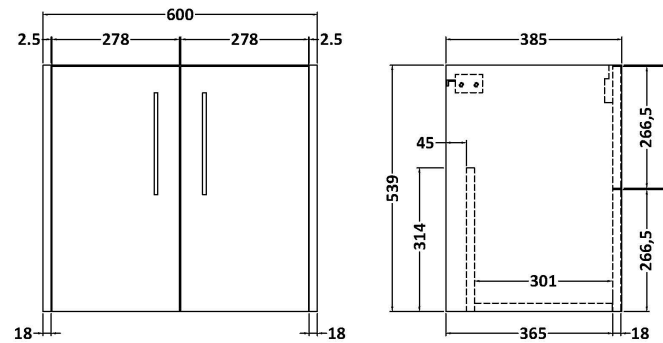

Sales Code: JNU2623D

Description: 600 Wh 2-Door Vanity & Basin 3

Packaging Details

Barcode: 5056462682778

Sales Code: NPF2623

Description: 600 W/H 2-Door Unit (385 Deep)

Product Dimensions

Height (mm):	539
Width (mm):	600
Depth (mm):	385
Nett Weight (kg):	14.2

Packaging Dimensions

Height (mm):	560
Width (mm):	620
Depth (mm):	405
Gross Weight (kg):	14.7

Packaging Data

Box Colour:	Brown Cardboard Box
Box Qty:	1
Label Size:	50 x 100
Label Colour:	White Label
Label Qty:	2

Outer Box Dimensions (If Applicable)

Height (mm):	
Width (mm):	
Depth (mm):	
Gross Weight (kg):	
Barcode:	5056462658858

Product Details

Country of Origin:	United Kingdom
Fitting Instruction:	No
CE Certification:	
FSC Certified Materials:	Yes
Colour:	Metallic Slate
Construction Method:	Cam & Wood Dowel
Construction Type:	Rigid
Cabinet Finish:	MFC Textured Matt
Fascia Finish:	MFC Textured Matt
Cabinet Thickness (mm):	18
Fascia Thickness (mm):	18
Drawer Included:	No
Drawer Type:	Not Applicable
No of Shelves:	0
Hinge Type:	95 Degree Clip-On Soft Close
Hinge Included:	Yes, Supplied
Adjustable Legs:	No, Not Required
Fixings Included:	Yes
Handle Style:	Modern
Waste Shroud:	No
Handle Included:	Yes, Supplied
Handle Type:	D-Shape

Sales Code: NVM033

Description: 600 Thin Edged Basin 1Th

Product Dimensions

Height (mm):	170
Width (mm):	610
Depth (mm):	395
Nett Weight (kg):	11

Packaging Dimensions

Height (mm):	190
Width (mm):	630
Depth (mm):	415
Gross Weight (kg):	11.5