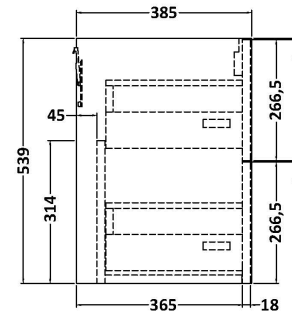

Sales Code: JNU2624D

Description: 600 Wh 2-Drawer Vanity & Basin 3

Packaging Details

Barcode: 5056462682808

Sales Code: NPF2624

Description: 600 W/H 2-Drawer Unit (385 Deep)

Product Dimensions

Height (mm):	539
Width (mm):	600
Depth (mm):	385
Nett Weight (kg):	22.5

Packaging Dimensions

Height (mm):	560
Width (mm):	620
Depth (mm):	405
Gross Weight (kg):	23

Packaging Data

Box Colour:	Brown Cardboard Box
Box Qty:	1
Label Size:	50 x 100
Label Colour:	White Label
Label Qty:	2

Outer Box Dimensions (If Applicable)

Height (mm):	
Width (mm):	
Depth (mm):	
Gross Weight (kg):	
Barcode:	5056462658889

Product Details

Country of Origin:	United Kingdom
Fitting Instruction:	No
CE Certification:	
FSC Certified Materials:	Yes
Colour:	Metallic Slate
Construction Method:	Cam & Wood Dowel
Construction Type:	Rigid
Cabinet Finish:	MFC Textured Matt
Fascia Finish:	MFC Textured Matt
Cabinet Thickness (mm):	18
Fascia Thickness (mm):	18
Drawer Included:	Yes
Drawer Type:	80mm High Metal S/C Inc Galler
No of Shelves:	0
Hinge Type:	Not Applicable
Hinge Included:	No
Adjustable Legs:	No, Not Required
Fixings Included:	Yes
Handle Style:	Modern
Waste Shroud:	Yes
Handle Included:	Yes, Supplied
Handle Type:	D-Shape

Sales Code: NVM033

Description: 600 Thin Edged Basin 1Th

Product Dimensions

Height (mm):	170
Width (mm):	610
Depth (mm):	395
Nett Weight (kg):	11

Packaging Dimensions

Height (mm):	190
Width (mm):	630
Depth (mm):	415
Gross Weight (kg):	11.5