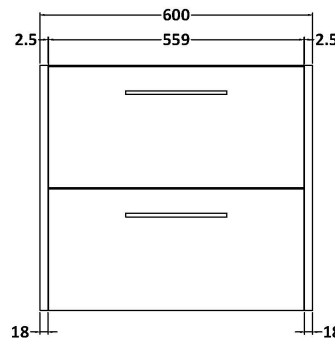

Sales Code: JNU2624D

Description: 600 Wh 2-Drawer Vanity & Basin 3

Packaging Details

Barcode: 5056462682808

Sales Code: NPF2624

Description: 600 W/H 2-Drawer Unit (385 Deep)

Product Dimensions

Height (mm):	539
Width (mm):	600
Depth (mm):	385
Nett Weight (kg):	22.5

Packaging Dimensions

Height (mm):	560
Width (mm):	620
Depth (mm):	405
Gross Weight (kg):	23

Packaging Data

Box Colour:	Brown Cardboard Box
Box Qty:	1
Label Size:	50 x 100
Label Colour:	White Label
Label Qty:	2

Outer Box Dimensions (If Applicable)

Height (mm):	
Width (mm):	
Depth (mm):	
Gross Weight (kg):	
Barcode:	5056462658889

Product Details

Country of Origin:	United Kingdom
Fitting Instruction:	No
CE Certification:	
FSC Certified Materials:	Yes
Colour:	Metallic Slate
Construction Method:	Cam & Wood Dowel
Construction Type:	Rigid
Cabinet Finish:	MFC Textured Matt
Fascia Finish:	MFC Textured Matt
Cabinet Thickness (mm):	18
Fascia Thickness (mm):	18
Drawer Included:	Yes
Drawer Type:	80mm High Metal S/C Inc Galler
No of Shelves:	0
Hinge Type:	Not Applicable
Hinge Included:	No
Adjustable Legs:	No, Not Required
Fixings Included:	Yes
Handle Style:	Modern
Waste Shroud:	Yes
Handle Included:	Yes, Supplied
Handle Type:	D-Shape

Sales Code: NVM033

Description: 600 Thin Edged Basin 1Th

Product Dimensions

Height (mm):	170
Width (mm):	610
Depth (mm):	395
Nett Weight (kg):	11

Packaging Dimensions

Height (mm):	190
Width (mm):	630
Depth (mm):	415
Gross Weight (kg):	11.5