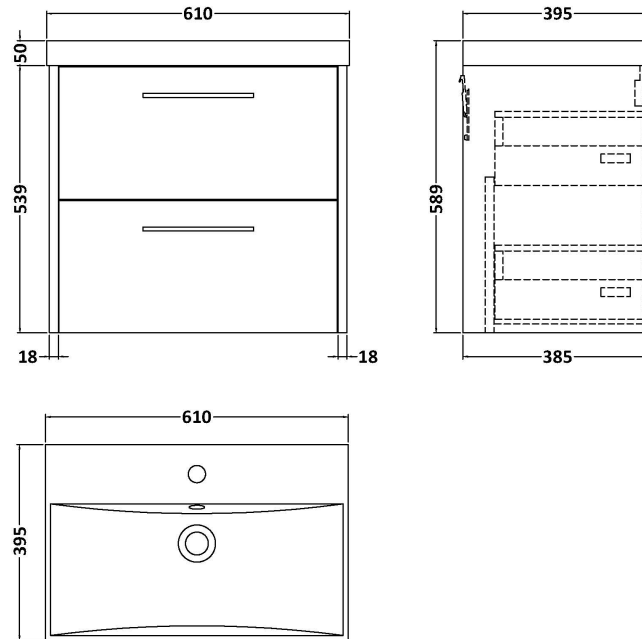

Sales Code: JNU2624D

Description: 600 Wh 2-Drawer Vanity & Basin 3

Packaging Details

Barcode: 5056462682808

Sales Code: NPF2624

Description: 600 W/H 2-Drawer Unit (385 Deep)

Product Dimensions

Height (mm):	539
Width (mm):	600
Depth (mm):	385
Nett Weight (kg):	22.5

Packaging Dimensions

Height (mm):	560
Width (mm):	620
Depth (mm):	405
Gross Weight (kg):	23

Packaging Data

Box Colour:	Brown Cardboard Box
Box Qty:	1
Label Size:	50 x 100
Label Colour:	White Label
Label Qty:	2

Outer Box Dimensions (If Applicable)

Height (mm):	
Width (mm):	
Depth (mm):	
Gross Weight (kg):	
Barcode:	5056462658889

Product Details

Country of Origin:	United Kingdom
Fitting Instruction:	No
CE Certification:	
FSC Certified Materials:	Yes
Colour:	Metallic Slate
Construction Method:	Cam & Wood Dowel
Construction Type:	Rigid
Cabinet Finish:	MFC Textured Matt
Fascia Finish:	MFC Textured Matt
Cabinet Thickness (mm):	18
Fascia Thickness (mm):	18
Drawer Included:	Yes
Drawer Type:	80mm High Metal S/C Inc Galler
No of Shelves:	0
Hinge Type:	Not Applicable
Hinge Included:	No
Adjustable Legs:	No, Not Required
Fixings Included:	Yes
Handle Style:	Modern
Waste Shroud:	Yes
Handle Included:	Yes, Supplied
Handle Type:	D-Shape

Sales Code: NVM033

Description: 600 Thin Edged Basin 1Th

Product Dimensions

Height (mm):	170
Width (mm):	610
Depth (mm):	395
Nett Weight (kg):	11

Packaging Dimensions

Height (mm):	190
Width (mm):	630
Depth (mm):	415
Gross Weight (kg):	11.5