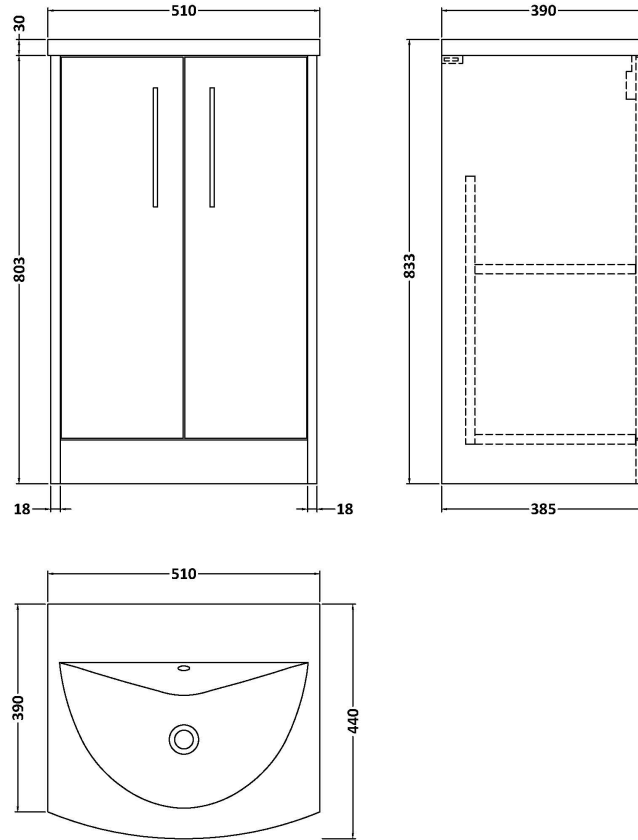

Sales Code: JNU2601G

Description: 500 Fs 2-Door Vanity & Basin 4

Packaging Details

Barcode: 5056462682822