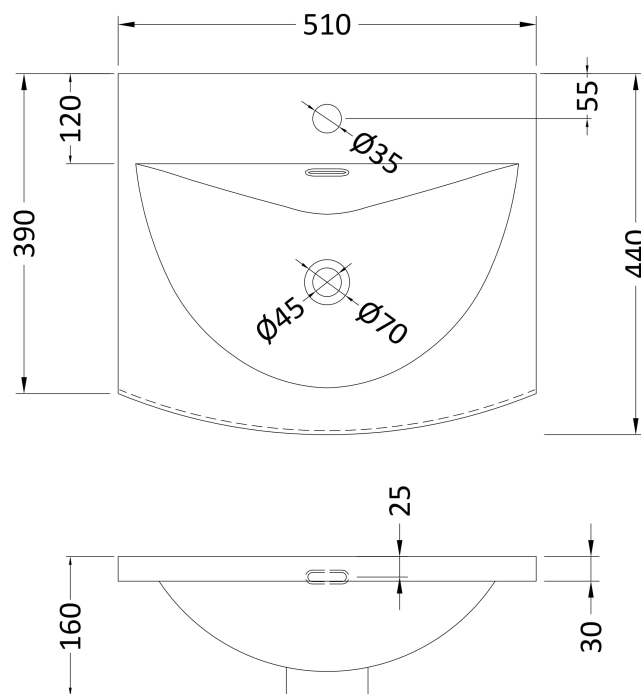

### Product Dimensions

Height (mm):	803
Width (mm):	500
Depth (mm):	385
Nett Weight (kg):	17.5

### Packaging Dimensions

Height (mm):	835
Width (mm):	520
Depth (mm):	395
Gross Weight (kg):	18

### Outer Box Dimensions (If Applicable)

Height (mm):	
Width (mm):	
Depth (mm):	
Gross Weight (kg):	
Barcode:	5056462658810

### Product Dimensions

Height (mm):	160
Width (mm):	510
Depth (mm):	440
Nett Weight (kg):	9