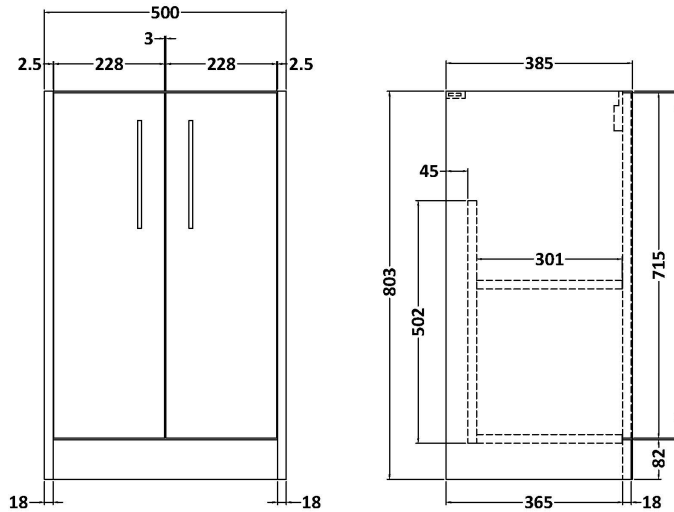

### Product Dimensions

Height (mm):	803
Width (mm):	500
Depth (mm):	385
Nett Weight (kg):	17.5

### Packaging Dimensions

Height (mm):	835
Width (mm):	520
Depth (mm):	395
Gross Weight (kg):	18

### Product Dimensions

Height (mm):	160
Width (mm):	510
Depth (mm):	440
Nett Weight (kg):	9

### Packaging Dimensions

Height (mm):	190
Width (mm):	530
Depth (mm):	415
Gross Weight (kg):	9.5