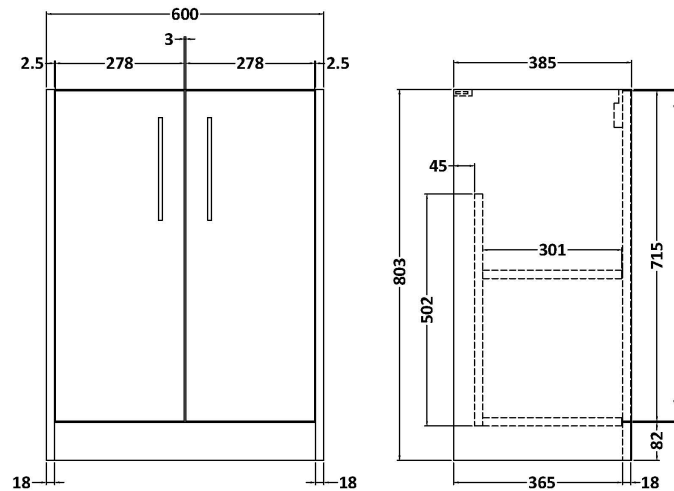

Sales Code: JNU2603G

Description: 600 Fs 2-Door Vanity & Basin 4

Packaging Details

Barcode: 5056462682839

Sales Code: NPF2603

Description: 600 F/S 2-Door Unit (385 Deep)

Product Dimensions

Height (mm):	803
Width (mm):	600
Depth (mm):	385
Nett Weight (kg):	19

Packaging Dimensions

Height (mm):	835
Width (mm):	620
Depth (mm):	395
Gross Weight (kg):	19.5

Packaging Data

Box Colour:	Brown Cardboard Box
Box Qty:	1
Label Size:	50 x 100
Label Colour:	White Label
Label Qty:	2

Outer Box Dimensions (If Applicable)

Height (mm):	
Width (mm):	
Depth (mm):	
Gross Weight (kg):	
Barcode:	5056462658827

Product Details

Country of Origin:	United Kingdom
Fitting Instruction:	No
CE Certification:	
FSC Certified Materials:	Yes
Colour:	Metallic Slate
Construction Method:	Cam & Wood Dowel
Construction Type:	Rigid
Cabinet Finish:	MFC Textured Matt
Fascia Finish:	MFC Textured Matt
Cabinet Thickness (mm):	18
Fascia Thickness (mm):	18
Drawer Included:	No
Drawer Type:	Not Applicable
No of Shelves:	1
Hinge Type:	95 Degree Clip-On Soft Close
Hinge Included:	Yes, Supplied
Adjustable Legs:	No, Not Required
Fixings Included:	Yes
Handle Style:	Modern
Waste Shroud:	Not Applicable
Handle Included:	Yes, Supplied
Handle Type:	D-Shape

Sales Code: NVM043

Description: 600 Curved Basin 1Th

Product Dimensions

Height (mm):	160
Width (mm):	610
Depth (mm):	440
Nett Weight (kg):	11

Packaging Dimensions

Height (mm):	190
Width (mm):	630
Depth (mm):	415
Gross Weight (kg):	11.5