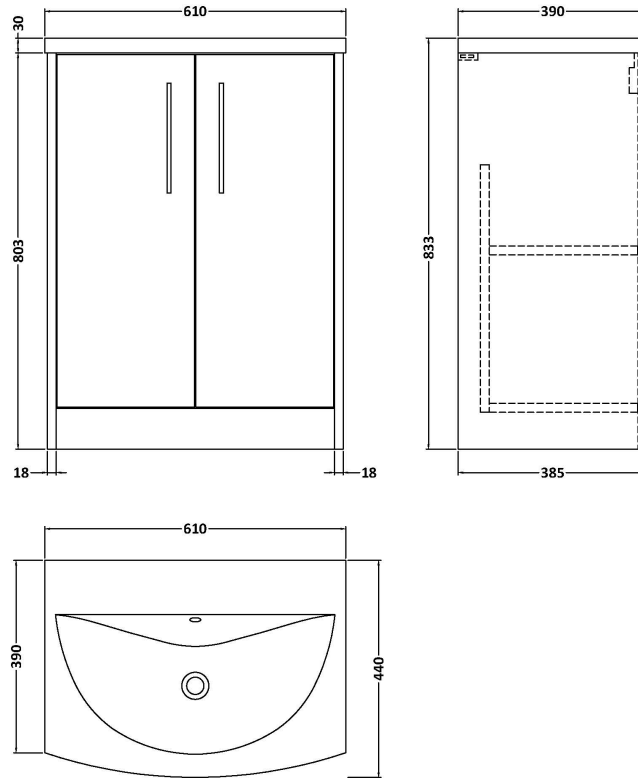

Sales Code: JNU2603G

Description: 600 Fs 2-Door Vanity & Basin 4

Packaging Details

Barcode: 5056462682839

Sales Code: NPF2603

Description: 600 F/S 2-Door Unit (385 Deep)

Product Dimensions

Height (mm):	803
Width (mm):	600
Depth (mm):	385
Nett Weight (kg):	19

Packaging Dimensions

Height (mm):	835
Width (mm):	620
Depth (mm):	395
Gross Weight (kg):	19.5

Packaging Data

Box Colour:	Brown Cardboard Box
Box Qty:	1
Label Size:	50 x 100
Label Colour:	White Label
Label Qty:	2

Outer Box Dimensions (If Applicable)

Height (mm):	
Width (mm):	
Depth (mm):	
Gross Weight (kg):	
Barcode:	5056462658827

Product Details

Country of Origin:	United Kingdom
Fitting Instruction:	No
CE Certification:	
FSC Certified Materials:	Yes
Colour:	Metallic Slate
Construction Method:	Cam & Wood Dowel
Construction Type:	Rigid
Cabinet Finish:	MFC Textured Matt
Fascia Finish:	MFC Textured Matt
Cabinet Thickness (mm):	18
Fascia Thickness (mm):	18
Drawer Included:	No
Drawer Type:	Not Applicable
No of Shelves:	1
Hinge Type:	95 Degree Clip-On Soft Close
Hinge Included:	Yes, Supplied
Adjustable Legs:	No, Not Required
Fixings Included:	Yes
Handle Style:	Modern
Waste Shroud:	Not Applicable
Handle Included:	Yes, Supplied
Handle Type:	D-Shape

Sales Code: NVM043

Description: 600 Curved Basin 1Th

Product Dimensions

Height (mm):	160
Width (mm):	610
Depth (mm):	440
Nett Weight (kg):	11

Packaging Dimensions

Height (mm):	190
Width (mm):	630
Depth (mm):	415
Gross Weight (kg):	11.5