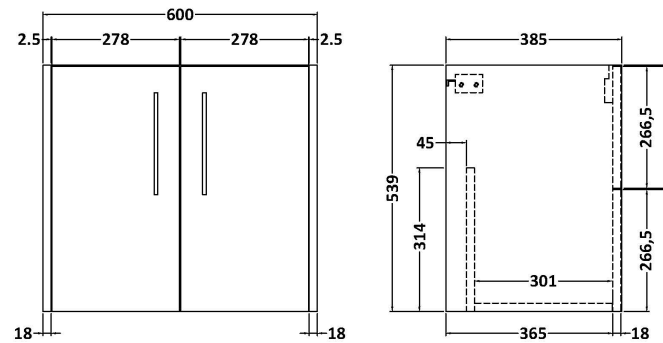

Sales Code: JNU2623G

Description: 600 Wh 2-Door Vanity & Basin 4

Packaging Details

Barcode: 5056462682860

Sales Code: NPF2623

Description: 600 W/H 2-Door Unit (385 Deep)

Product Dimensions

Height (mm):	539
Width (mm):	600
Depth (mm):	385
Nett Weight (kg):	14.2

Packaging Dimensions

Height (mm):	560
Width (mm):	620
Depth (mm):	405
Gross Weight (kg):	14.7

Packaging Data

Box Colour:	Brown Cardboard Box
Box Qty:	1
Label Size:	50 x 100
Label Colour:	White Label
Label Qty:	2

Outer Box Dimensions (If Applicable)

Height (mm):	
Width (mm):	
Depth (mm):	
Gross Weight (kg):	
Barcode:	5056462658858

Product Details

Country of Origin:	United Kingdom
Fitting Instruction:	No
CE Certification:	
FSC Certified Materials:	Yes
Colour:	Metallic Slate
Construction Method:	Cam & Wood Dowel
Construction Type:	Rigid
Cabinet Finish:	MFC Textured Matt
Fascia Finish:	MFC Textured Matt
Cabinet Thickness (mm):	18
Fascia Thickness (mm):	18
Drawer Included:	No
Drawer Type:	Not Applicable
No of Shelves:	0
Hinge Type:	95 Degree Clip-On Soft Close
Hinge Included:	Yes, Supplied
Adjustable Legs:	No, Not Required
Fixings Included:	Yes
Handle Style:	Modern
Waste Shroud:	No
Handle Included:	Yes, Supplied
Handle Type:	D-Shape

Sales Code: NVM043

Description: 600 Curved Basin 1Th

Product Dimensions

Height (mm):	160
Width (mm):	610
Depth (mm):	440
Nett Weight (kg):	11

Packaging Dimensions

Height (mm):	190
Width (mm):	630
Depth (mm):	415
Gross Weight (kg):	11.5