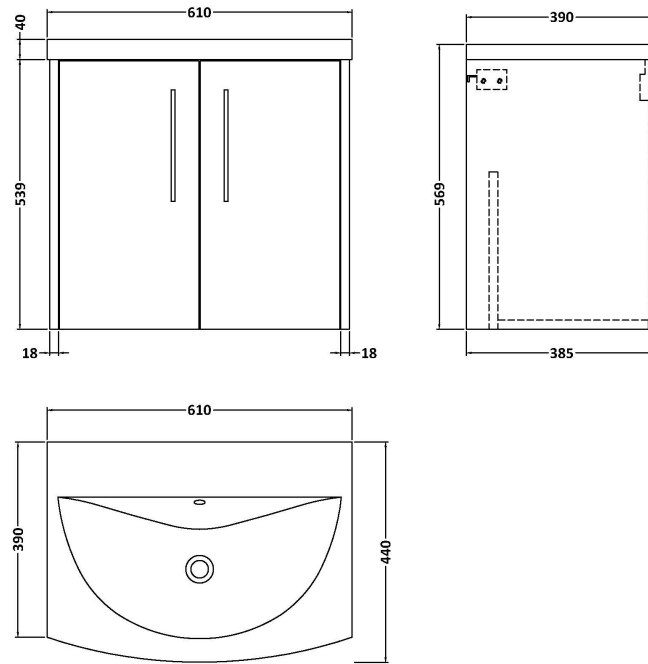

Sales Code: JNU2623G

Description: 600 Wh 2-Door Vanity & Basin 4

Packaging Details

Barcode: 5056462682860

Sales Code: NPF2623

Description: 600 W/H 2-Door Unit (385 Deep)

Product Dimensions

Height (mm):	539
Width (mm):	600
Depth (mm):	385
Nett Weight (kg):	14.2

Packaging Dimensions

Height (mm):	560
Width (mm):	620
Depth (mm):	405
Gross Weight (kg):	14.7

Packaging Data

Box Colour:	Brown Cardboard Box
Box Qty:	1
Label Size:	50 x 100
Label Colour:	White Label
Label Qty:	2

Outer Box Dimensions (If Applicable)

Height (mm):	
Width (mm):	
Depth (mm):	
Gross Weight (kg):	
Barcode:	5056462658858

Product Details

Country of Origin:	United Kingdom
Fitting Instruction:	No
CE Certification:	
FSC Certified Materials:	Yes
Colour:	Metallic Slate
Construction Method:	Cam & Wood Dowel
Construction Type:	Rigid
Cabinet Finish:	MFC Textured Matt
Fascia Finish:	MFC Textured Matt
Cabinet Thickness (mm):	18
Fascia Thickness (mm):	18
Drawer Included:	No
Drawer Type:	Not Applicable
No of Shelves:	0
Hinge Type:	95 Degree Clip-On Soft Close
Hinge Included:	Yes, Supplied
Adjustable Legs:	No, Not Required
Fixings Included:	Yes
Handle Style:	Modern
Waste Shroud:	No
Handle Included:	Yes, Supplied
Handle Type:	D-Shape

Sales Code: NVM043

Description: 600 Curved Basin 1Th

Product Dimensions

Height (mm):	160
Width (mm):	610
Depth (mm):	440
Nett Weight (kg):	11

Packaging Dimensions

Height (mm):	190
Width (mm):	630
Depth (mm):	415
Gross Weight (kg):	11.5