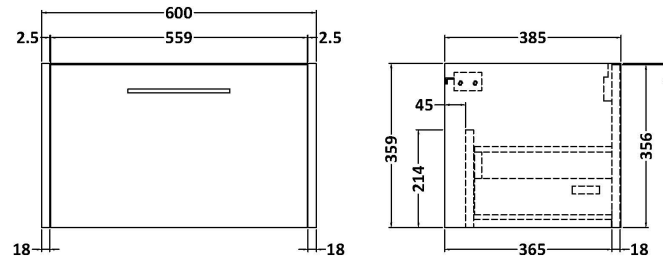

Sales Code: JNU2622G

Description: 600 Wh 1-Drawer Vanity & Basin 4

Packaging Details

Barcode: 5056462682877

Sales Code: NPF2622

Description: 600 W/H 1-Drawer Unit (385 Deep)

Product Dimensions

Height (mm):	359
Width (mm):	600
Depth (mm):	385
Nett Weight (kg):	13

Packaging Dimensions

Height (mm):	380
Width (mm):	620
Depth (mm):	405
Gross Weight (kg):	13.5

Packaging Data

Box Colour:	Brown Cardboard Box
Box Qty:	1
Label Size:	50 x 100
Label Colour:	White Label
Label Qty:	2

Sales Code: NVM043

Description: 600 Curved Basin 1Th

Product Dimensions

Height (mm):	160
Width (mm):	610
Depth (mm):	440
Nett Weight (kg):	11

Packaging Dimensions

Height (mm):	190
Width (mm):	630
Depth (mm):	415
Gross Weight (kg):	11.5

Packaging Data

Box Colour:	Brown Cardboard Box - Printed
Box Qty:	1
Label Size:	100 x 50
Label Colour:	White Label
Label Qty:	2

Outer Box Dimensions (If Applicable)

Height (mm):	
Width (mm):	
Depth (mm):	
Gross Weight (kg):	
Barcode:	5056462620961