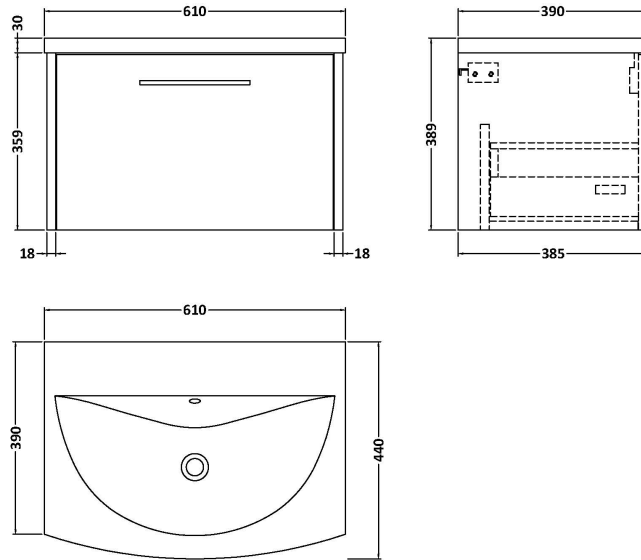

Sales Code: JNU2622G

Description: 600 Wh 1-Drawer Vanity & Basin 4

Packaging Details

Barcode: 5056462682877

Sales Code: NPF2622

Description: 600 W/H 1-Drawer Unit (385 Deep)

Product Dimensions

Height (mm):	359
Width (mm):	600
Depth (mm):	385
Nett Weight (kg):	13

Packaging Dimensions

Height (mm):	380
Width (mm):	620
Depth (mm):	405
Gross Weight (kg):	13.5

Packaging Data

Box Colour:	Brown Cardboard Box
Box Qty:	1
Label Size:	50 x 100
Label Colour:	White Label
Label Qty:	2

Outer Box Dimensions (If Applicable)

Height (mm):	
Width (mm):	
Depth (mm):	
Gross Weight (kg):	
Barcode:	5056462658865

Product Details

Country of Origin:	United Kingdom
Fitting Instruction:	No
CE Certification:	
FSC Certified Materials:	Yes
Colour:	Metallic Slate
Construction Method:	Cam & Wood Dowel
Construction Type:	Rigid
Cabinet Finish:	MFC Textured Matt
Fascia Finish:	MFC Textured Matt
Cabinet Thickness (mm):	18
Fascia Thickness (mm):	18
Drawer Included:	Yes
Drawer Type:	80mm High Metal S/C Inc Galler
No of Shelves:	0
Hinge Type:	Not Applicable
Hinge Included:	No
Adjustable Legs:	No, Not Required
Fixings Included:	Yes
Handle Style:	Modern
Waste Shroud:	Yes
Handle Included:	Yes, Supplied
Handle Type:	D-Shape

Sales Code: NVM043

Description: 600 Curved Basin 1Th

Product Dimensions

Height (mm):	160
Width (mm):	610
Depth (mm):	440
Nett Weight (kg):	11

Packaging Dimensions

Height (mm):	190
Width (mm):	630
Depth (mm):	415
Gross Weight (kg):	11.5