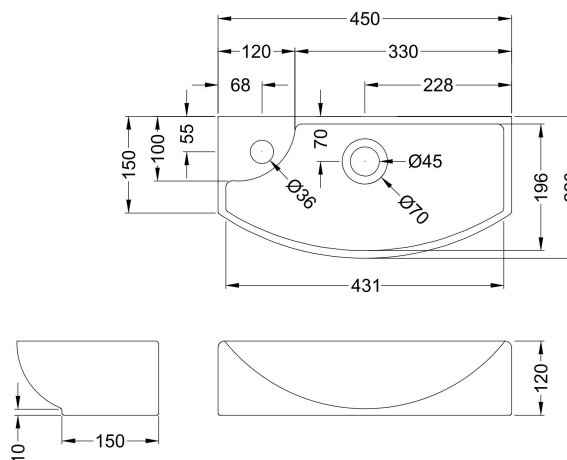

### Product Dimensions

Height (mm):	803
Width (mm):	440
Depth (mm):	145
Nett Weight (kg):	11

### Packaging Dimensions

Height (mm):	800
Width (mm):	410
Depth (mm):	235
Gross Weight (kg):	12

### Outer Box Dimensions (If Applicable)

Height (mm):	
Width (mm):	
Depth (mm):	
Gross Weight (kg):	
Barcode:	5056462658902

### Product Dimensions

Height (mm):	120
Width (mm):	450
Depth (mm):	220
Nett Weight (kg):	6.3