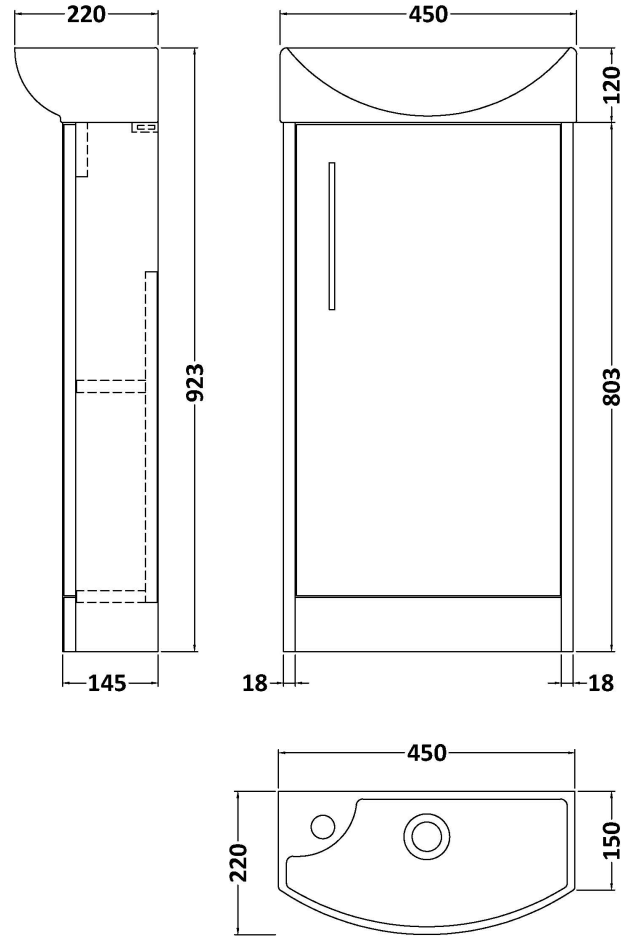

Sales Code: JNU2621R

Description: 440 Fs 1-Door Unit & 1Th Basin Rh

Packaging Details

Barcode: 5056462685458