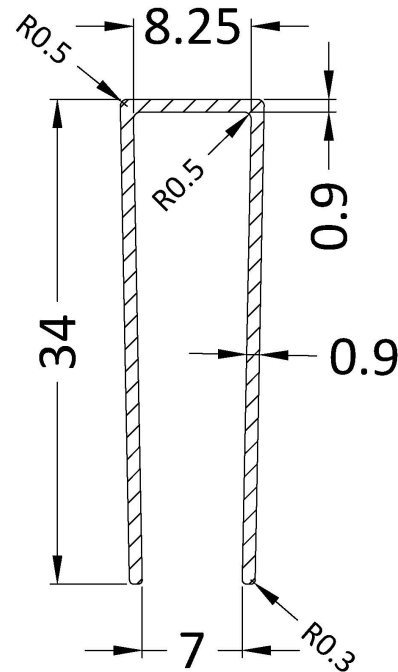

Outer Box Dimensions (If Applicable)

Height (mm):	
Width (mm):	
Depth (mm):	
Length (mm):	
Gross Weight (kg):	
Barcode:	5055369007486

Product Details

Country of Origin:	China
Fitting Instruction:	No
CE Approval:	Yes
Profile Material:	Aluminium
Profile Finish:	Polished Chrome
Adjustments (mm):	1375mm-1393mm
Entry Width (mm):	N/A
Swing In Dim (mm):	N/A
Swing Out Dim (mm):	N/A
Radius (mm):	Not Applicable
Glass Thickness (mm):	8
Easy Fit:	No
Easy Clean:	Yes
Handle Style:	Not Applicable
Handle Material:	Not Applicable
Enclosure Design:	Frameless
Wheel Type:	Not Applicable
Support Bar Included:	Support Bar Included
Extras:	None

Sales Code: WRSF004

Description: Wetroom Wall Channel 1950mm Black

Product Dimensions

Height (mm):	1950
Width (mm):	34
Depth (mm):	13
Nett Weight (kg):	1.01

Packaging Dimensions

Height (mm):	45
Width (mm):	185
Length (mm):	1970
Gross Weight (kg):	1.42

Product Details

Country of Origin:	China
Fitting Instruction:	No
CE Approval:	N/A
Profile Material:	Aluminium
Profile Finish:	Matt Black
Adjustments (mm):	18mm
Entry Width (mm):	N/A
Swing In Dim (mm):	N/A
Swing Out Dim (mm):	N/A
Radius (mm):	Not Applicable
Glass Thickness (mm):	
Easy Fit:	Not Applicable
Easy Clean:	Not Applicable
Handle Style:	Not Applicable
Handle Material:	Not Applicable
Enclosure Design:	Not Applicable
Wheel Type:	Not Applicable
Support Bar Included:	Support Bar Not Included
Extras:	None

Sales Code: WRSF004UF

Description: 1950mm Undrilled Flat Profile

OVERALL LENGTH 1950mm

Product Dimensions

Height (mm):	1950
Width (mm):	34
Depth (mm):	13
Nett Weight (kg):	1.01

Packaging Dimensions

Height (mm):	45
Width (mm):	185
Length (mm):	1970
Gross Weight (kg):	1.42