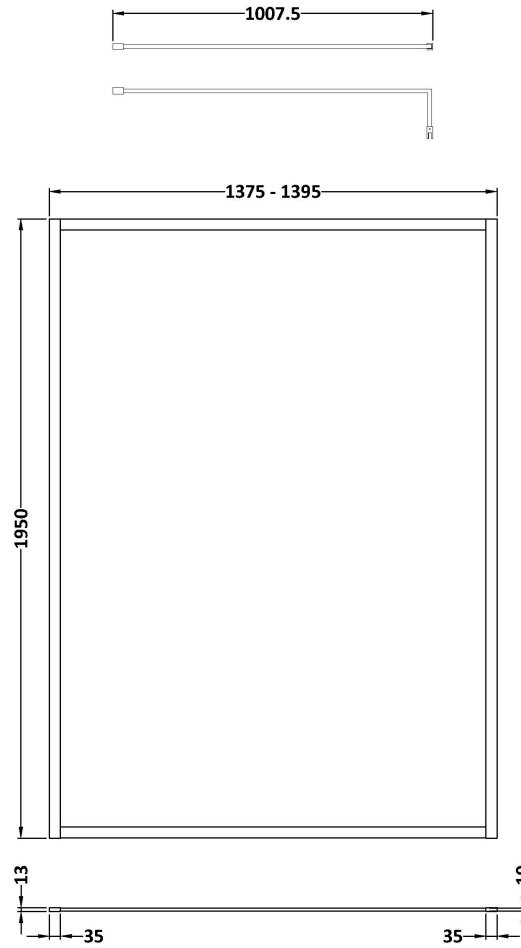

Sales Code: WRFBP1914

Description: Full Frame Wetroom Screen 1950X1400x8mm

Packaging Details

Barcode: 5056462688442

Sales Code: WRSB1400

Description: Wetroom Screen 1400 X1950mm

Product Dimensions

Height (mm):	1950
Width (mm):	1400
Depth (mm):	14
Nett Weight (kg):	58.3

Packaging Dimensions

Height (mm):	65
Width (mm):	1485
Length (mm):	2010
Gross Weight (kg):	58.3

Packaging Data

Box Colour:	Brown Cardboard Box - Printed
Box Qty:	1
Label Size:	100 x 50
Label Colour:	Not Applicable
Label Qty:	0

Outer Box Dimensions (If Applicable)

Height (mm):	
Width (mm):	
Depth (mm):	
Length (mm):	
Gross Weight (kg):	
Barcode:	5055369007486

Product Details

Country of Origin:	China
Fitting Instruction:	No
CE Approval:	Yes
Profile Material:	Aluminium
Profile Finish:	Polished Chrome
Adjustments (mm):	1375mm-1393mm
Entry Width (mm):	N/A
Swing In Dim (mm):	N/A
Swing Out Dim (mm):	N/A
Radius (mm):	Not Applicable
Glass Thickness (mm):	8
Easy Fit:	No
Easy Clean:	Yes
Handle Style:	Not Applicable
Handle Material:	Not Applicable
Enclosure Design:	Frameless
Wheel Type:	Not Applicable
Support Bar Included:	Support Bar Included
Extras:	None

Sales Code: FIX024

Description: Wetroom Screen Support Arm

Product Dimensions

Height (mm):	15
Width (mm):	150
Depth (mm):	1000
Nett Weight (kg):	0.67

Packaging Dimensions

Height (mm):	35
Width (mm):	160
Length (mm):	1020
Gross Weight (kg):	0.7