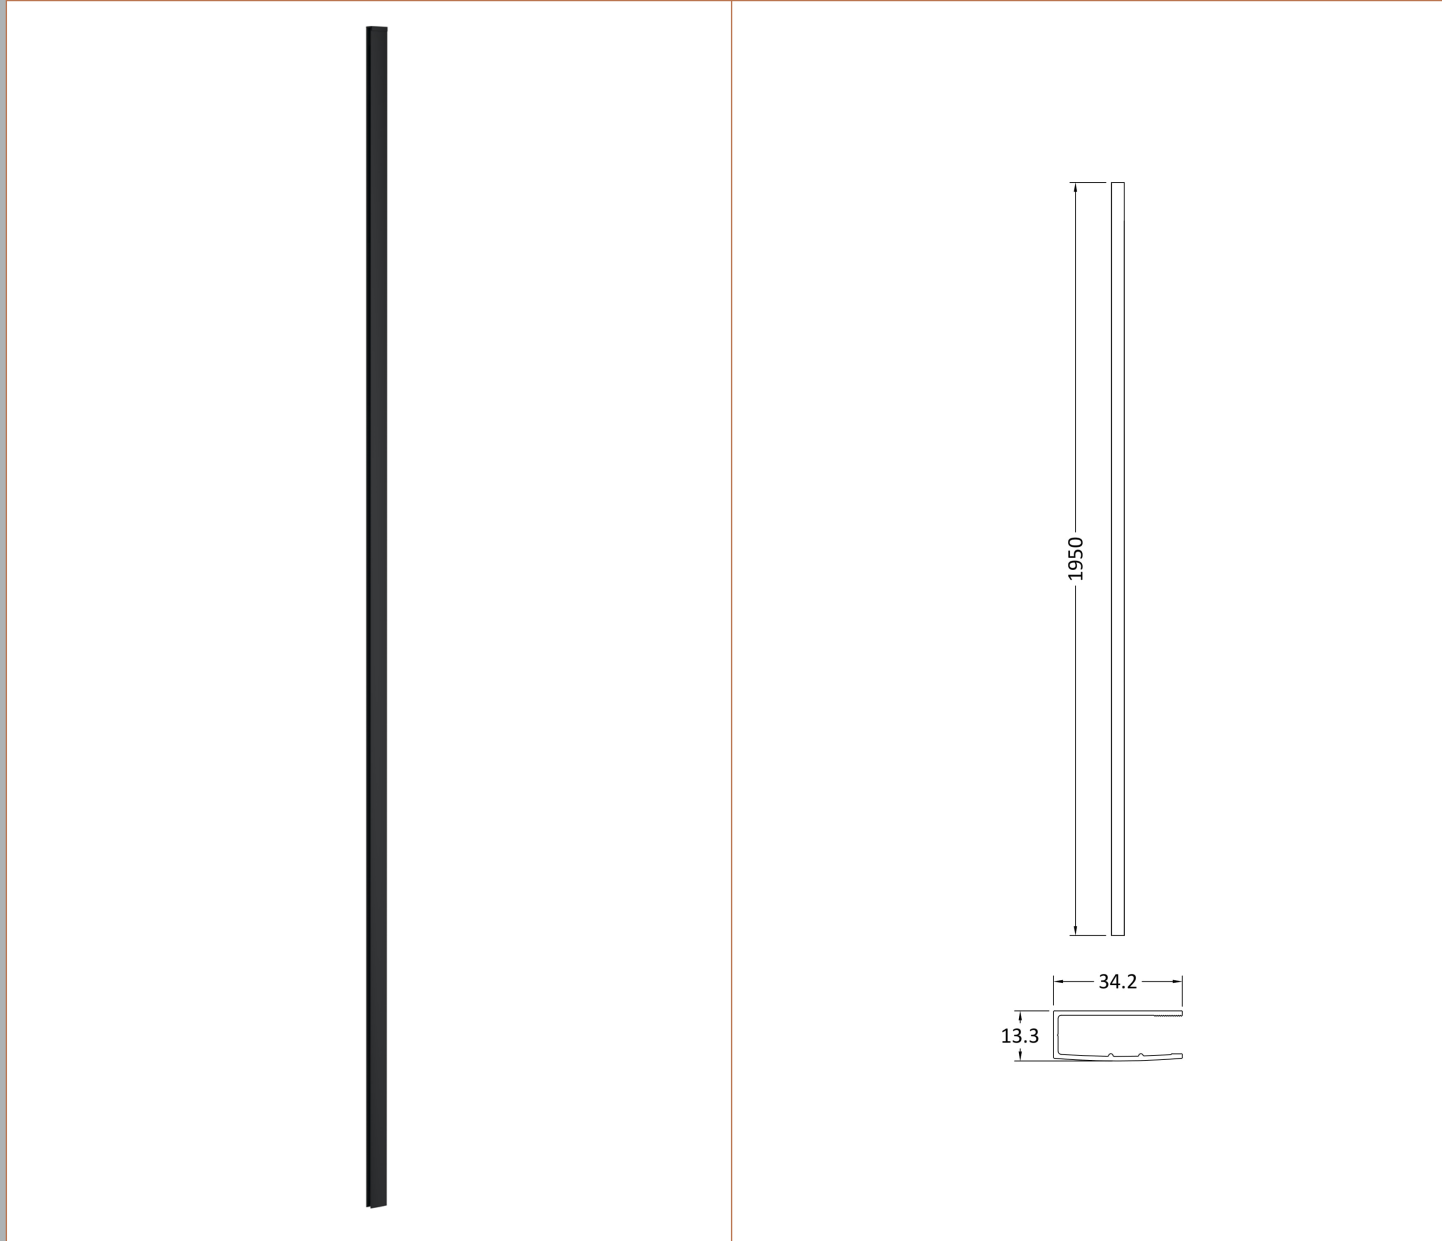

Outer Box Dimensions (If Applicable)

Height (mm):	
Width (mm):	
Depth (mm):	
Length (mm):	
Gross Weight (kg):	
Barcode:	5055369007486

Product Details

Country of Origin:	China
Fitting Instruction:	No
CE Approval:	Yes
Profile Material:	Aluminium
Profile Finish:	Polished Chrome
Adjustments (mm):	1375mm-1393mm
Entry Width (mm):	N/A
Swing In Dim (mm):	N/A
Swing Out Dim (mm):	N/A
Radius (mm):	Not Applicable
Glass Thickness (mm):	8
Easy Fit:	No
Easy Clean:	Yes
Handle Style:	Not Applicable
Handle Material:	Not Applicable
Enclosure Design:	Frameless
Wheel Type:	Not Applicable
Support Bar Included:	Support Bar Included
Extras:	None

Sales Code: FIX024

Description: Wetroom Screen Support Arm

Product Dimensions

Height (mm):	15
Width (mm):	150
Depth (mm):	1000
Nett Weight (kg):	0.67

Packaging Dimensions

Height (mm):	35
Width (mm):	160
Length (mm):	1020
Gross Weight (kg):	0.7

Sales Code: WRSF004

Description: Wetroom Wall Channel 1950mm Black

Product Dimensions

Height (mm):	1950
Width (mm):	34
Depth (mm):	13
Nett Weight (kg):	1.01

Packaging Dimensions

Height (mm):	45
Width (mm):	185
Length (mm):	1970
Gross Weight (kg):	1.42

Sales Code: WRSF004UF

Description: 1950mm Undrilled Flat Profile

OVERALL LENGTH 1950mm

Product Dimensions

Height (mm):	1950
Width (mm):	34
Depth (mm):	13
Nett Weight (kg):	1.01

Packaging Dimensions

Height (mm):	45
Width (mm):	185
Length (mm):	1970
Gross Weight (kg):	1.42