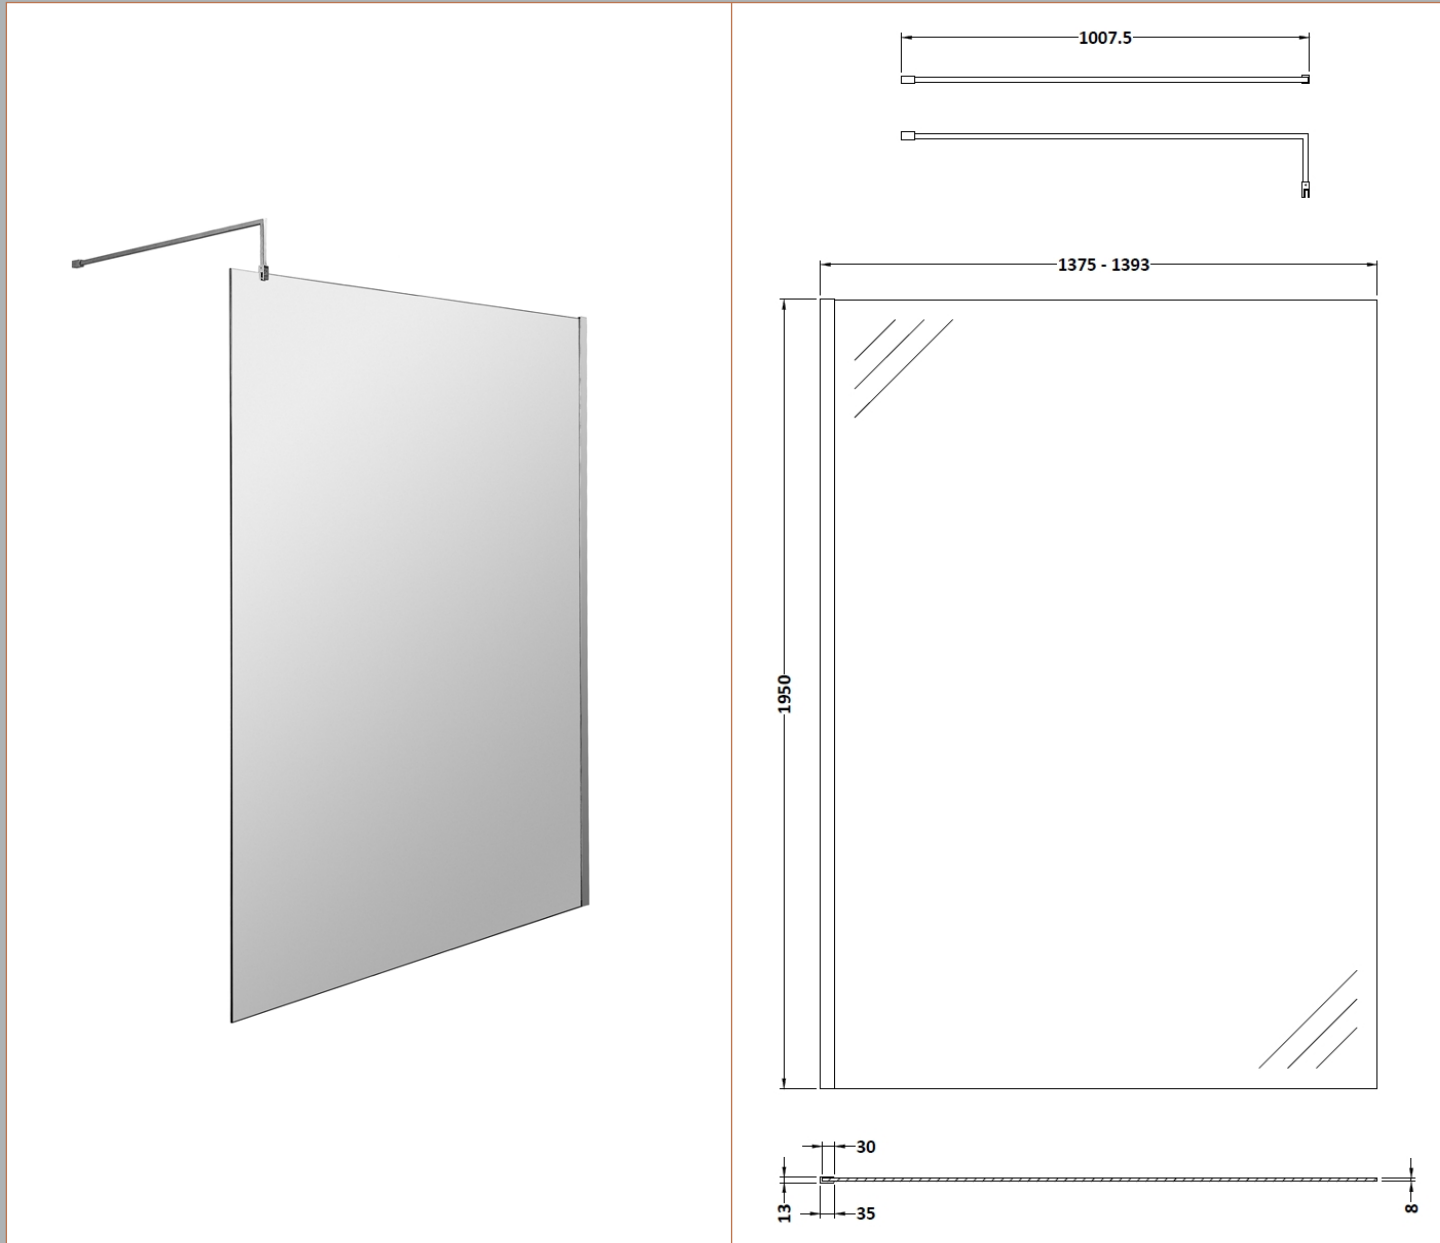

Sales Code: WRFBP1914

Description: Full Frame Wetroom Screen 1950X1400x8mm

Packaging Details

Barcode: 5056462688442

Sales Code: WRSB1400

Description: Wetroom Screen 1400 X1950mm

Product Dimensions

Height (mm):	1950
Width (mm):	1400
Depth (mm):	14
Nett Weight (kg):	58.3

Packaging Dimensions

Height (mm):	65
Width (mm):	1485
Length (mm):	2010
Gross Weight (kg):	58.3

Packaging Data

Box Colour:	Brown Cardboard Box - Printed
Box Qty:	1
Label Size:	100 x 50
Label Colour:	Not Applicable
Label Qty:	0

Outer Box Dimensions (If Applicable)

Height (mm):	
Width (mm):	
Depth (mm):	
Length (mm):	
Gross Weight (kg):	
Barcode:	5055369007486

Product Details

Country of Origin:	China
Fitting Instruction:	No
CE Approval:	Yes
Profile Material:	Aluminium
Profile Finish:	Polished Chrome
Adjustments (mm):	1375mm-1393mm
Entry Width (mm):	N/A
Swing In Dim (mm):	N/A
Swing Out Dim (mm):	N/A
Radius (mm):	Not Applicable
Glass Thickness (mm):	8
Easy Fit:	No
Easy Clean:	Yes
Handle Style:	Not Applicable
Handle Material:	Not Applicable
Enclosure Design:	Frameless
Wheel Type:	Not Applicable
Support Bar Included:	Support Bar Included
Extras:	None

Sales Code: WRSF004

Description: Wetroom Wall Channel 1950mm Black

Product Dimensions

Height (mm):	1950
Width (mm):	34
Depth (mm):	13
Nett Weight (kg):	1.01

Packaging Dimensions

Height (mm):	45
Width (mm):	185
Length (mm):	1970
Gross Weight (kg):	1.42