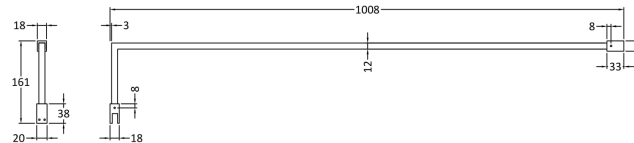

Outer Box Dimensions (If Applicable)

Height (mm):	
Width (mm):	
Depth (mm):	
Length (mm):	
Gross Weight (kg):	
Barcode:	5055369007486

Product Details

Country of Origin:	China
Fitting Instruction:	No
CE Approval:	Yes
Profile Material:	Aluminium
Profile Finish:	Polished Chrome
Adjustments (mm):	1375mm-1393mm
Entry Width (mm):	N/A
Swing In Dim (mm):	N/A
Swing Out Dim (mm):	N/A
Radius (mm):	Not Applicable
Glass Thickness (mm):	8
Easy Fit:	No
Easy Clean:	Yes
Handle Style:	Not Applicable
Handle Material:	Not Applicable
Enclosure Design:	Frameless
Wheel Type:	Not Applicable
Support Bar Included:	Support Bar Included
Extras:	None

Sales Code: FIX024

Description: Wetroom Screen Support Arm

Product Dimensions

Height (mm):	15
Width (mm):	150
Depth (mm):	1000
Nett Weight (kg):	0.67

Packaging Dimensions

Height (mm):	35
Width (mm):	160
Length (mm):	1020
Gross Weight (kg):	0.7

Packaging Data

Box Colour:	Brown Cardboard Box
Box Qty:	1
Label Size:	100 x 50
Label Colour:	White Label
Label Qty:	1

Outer Box Dimensions (If Applicable)

Height (mm):	
Width (mm):	
Depth (mm):	
Length (mm):	
Gross Weight (kg):	
Barcode:	5056211847342

Sales Code: WRSF004UF

Description: 1950mm Undrilled Flat Profile

OVERALL LENGTH 1950mm

Product Dimensions

Height (mm):	1950
Width (mm):	34
Depth (mm):	13
Nett Weight (kg):	1.01

Packaging Dimensions

Height (mm):	45
Width (mm):	185
Length (mm):	1970
Gross Weight (kg):	1.42