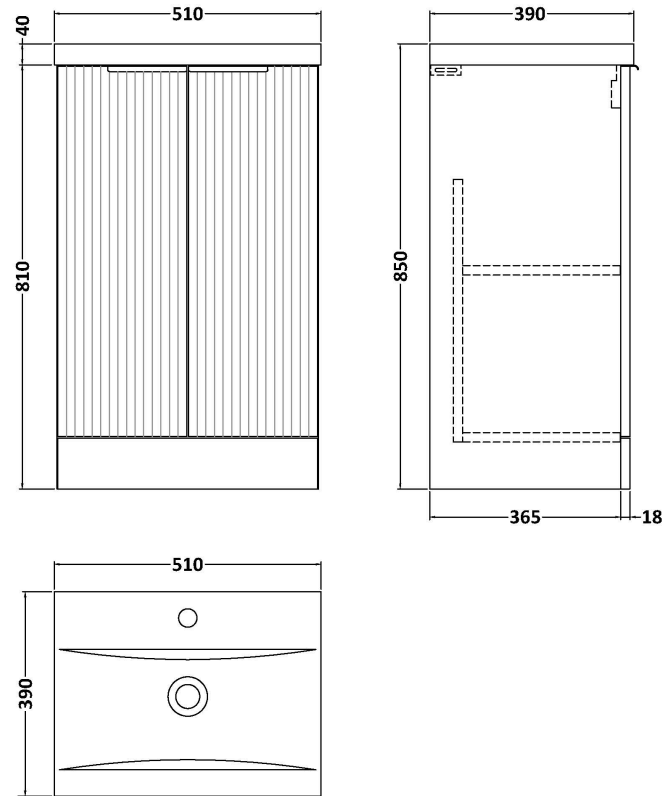

Sales Code: DFF1423A

Description: 500 Fs 2-Door Vanity & Basin 1

Packaging Details

Barcode: 5056462677156