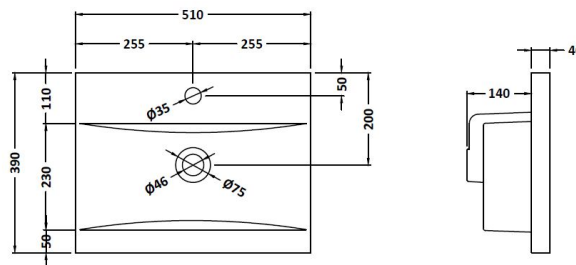

### Product Dimensions

Height (mm):	810
Width (mm):	500
Depth (mm):	383
Nett Weight (kg):	21.5

### Packaging Dimensions

Height (mm):	830
Width (mm):	520
Depth (mm):	405
Gross Weight (kg):	22

### Outer Box Dimensions (If Applicable)

Height (mm):	
Width (mm):	
Depth (mm):	
Gross Weight (kg):	
Barcode:	5056462661001

### Product Dimensions

Height (mm):	180
Width (mm):	510
Depth (mm):	390
Nett Weight (kg):	10.54