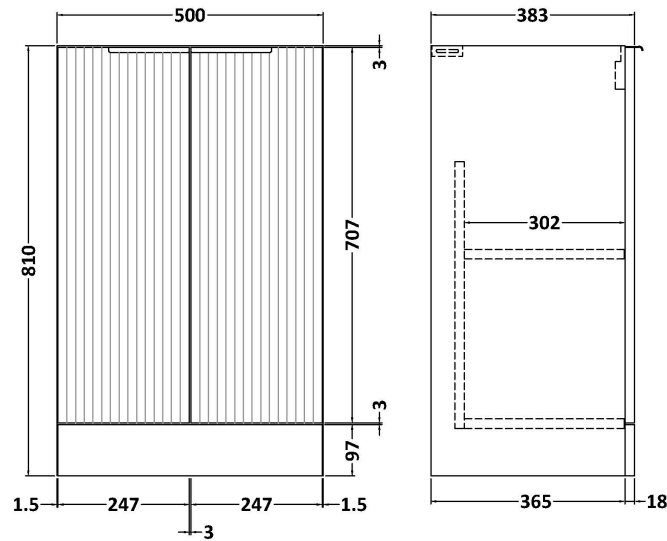

### Product Dimensions

Height (mm):	810
Width (mm):	500
Depth (mm):	383
Nett Weight (kg):	21.5

### Packaging Dimensions

Height (mm):	830
Width (mm):	520
Depth (mm):	405
Gross Weight (kg):	22

### Product Dimensions

Height (mm):	180
Width (mm):	510
Depth (mm):	390
Nett Weight (kg):	10.54

### Packaging Dimensions

Height (mm):	210
Width (mm):	410
Depth (mm):	530
Gross Weight (kg):	10.54