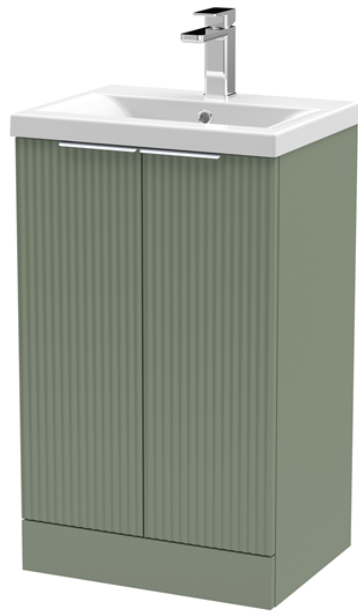

Sales Code: DFF823A

Description: 500 Fs 2-Door Vanity & Basin 1

Packaging Details

Barcode: 5056462677187

Sales Code: FLU823

Description: 500 F/S 2-Door Unit

Product Dimensions

Height (mm):	810
Width (mm):	500
Depth (mm):	383
Nett Weight (kg):	21.5

Packaging Dimensions

Height (mm):	830
Width (mm):	520
Depth (mm):	405
Gross Weight (kg):	22

Packaging Data

Box Colour:	Brown Cardboard Box - Printed
Box Qty:	0
Label Size:	0 x 0
Label Colour:	Not Applicable
Label Qty:	0

Outer Box Dimensions (If Applicable)

Height (mm):	
Width (mm):	
Depth (mm):	
Gross Weight (kg):	
Barcode:	5056462654539

Product Details

Country of Origin:	China
Fitting Instruction:	No
CE Certification:	
FSC Certified Materials:	Yes
Colour:	Satin Green
Construction Method:	Cam & Wood Dowel
Construction Type:	Rigid
Cabinet Finish:	MFC Painted Gloss
Fascia Finish:	Mdf Painted Gloss
Cabinet Thickness (mm):	16
Fascia Thickness (mm):	18
Drawer Included:	No
Drawer Type:	Not Applicable
No of Shelves:	1
Hinge Type:	95 Degree Soft Close
Hinge Included:	Yes, Supplied
Adjustable Legs:	No, Not Required
Fixings Included:	Yes
Handle Style:	Modern
Waste Shroud:	Not Applicable
Handle Included:	Yes, Supplied
Handle Type:	D-Shape

Sales Code: NVM012

Description: 500 Mid-Edged Basin 1 Th

Product Dimensions

Height (mm):	180
Width (mm):	510
Depth (mm):	390
Nett Weight (kg):	10.54

Packaging Dimensions

Height (mm):	210
Width (mm):	410
Depth (mm):	530
Gross Weight (kg):	10.54