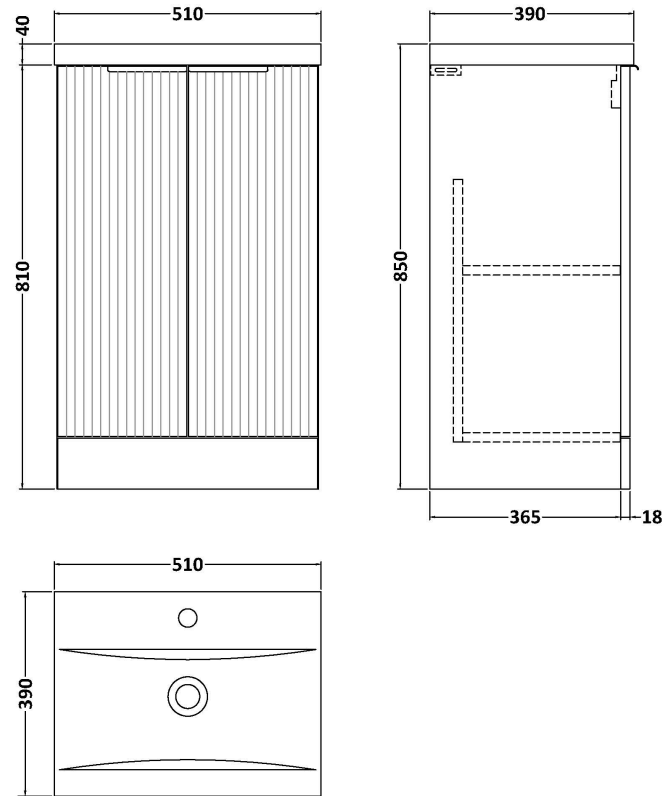

Sales Code: DFF823A

Description: 500 Fs 2-Door Vanity & Basin 1

Packaging Details

Barcode: 5056462677187

Sales Code: FLU823

Description: 500 F/S 2-Door Unit

Product Dimensions

Height (mm):	810
Width (mm):	500
Depth (mm):	383
Nett Weight (kg):	21.5

Packaging Dimensions

Height (mm):	830
Width (mm):	520
Depth (mm):	405
Gross Weight (kg):	22

Packaging Data

Box Colour:	Brown Cardboard Box - Printed
Box Qty:	0
Label Size:	0 x 0
Label Colour:	Not Applicable
Label Qty:	0

Outer Box Dimensions (If Applicable)

Height (mm):	
Width (mm):	
Depth (mm):	
Gross Weight (kg):	
Barcode:	5056462654539

Product Details

Country of Origin:	China
Fitting Instruction:	No
CE Certification:	
FSC Certified Materials:	Yes
Colour:	Satin Green
Construction Method:	Cam & Wood Dowel
Construction Type:	Rigid
Cabinet Finish:	MFC Painted Gloss
Fascia Finish:	Mdf Painted Gloss
Cabinet Thickness (mm):	16
Fascia Thickness (mm):	18
Drawer Included:	No
Drawer Type:	Not Applicable
No of Shelves:	1
Hinge Type:	95 Degree Soft Close
Hinge Included:	Yes, Supplied
Adjustable Legs:	No, Not Required
Fixings Included:	Yes
Handle Style:	Modern
Waste Shroud:	Not Applicable
Handle Included:	Yes, Supplied
Handle Type:	D-Shape

Sales Code: NVM012

Description: 500 Mid-Edged Basin 1 Th

Product Dimensions

Height (mm):	180
Width (mm):	510
Depth (mm):	390
Nett Weight (kg):	10.54

Packaging Dimensions

Height (mm):	210
Width (mm):	410
Depth (mm):	530
Gross Weight (kg):	10.54