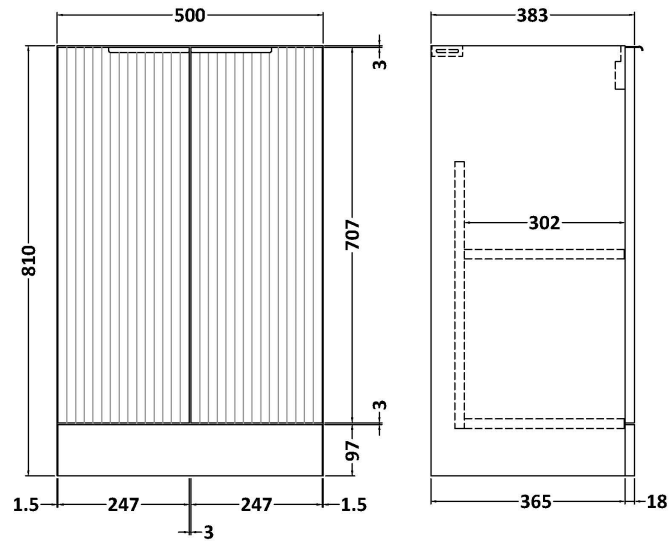

Sales Code: DFF823A

Description: 500 Fs 2-Door Vanity & Basin 1

Packaging Details

Barcode: 5056462677187

Sales Code: FLU823

Description: 500 F/S 2-Door Unit

Product Dimensions

Height (mm):	810
Width (mm):	500
Depth (mm):	383
Nett Weight (kg):	21.5

Packaging Dimensions

Height (mm):	830
Width (mm):	520
Depth (mm):	405
Gross Weight (kg):	22

Packaging Data

Box Colour:	Brown Cardboard Box - Printed
Box Qty:	0
Label Size:	0 x 0
Label Colour:	Not Applicable
Label Qty:	0

Outer Box Dimensions (If Applicable)

Height (mm):	
Width (mm):	
Depth (mm):	
Gross Weight (kg):	
Barcode:	5056462654539

Product Details

Country of Origin:	China
Fitting Instruction:	No
CE Certification:	
FSC Certified Materials:	Yes
Colour:	Satin Green
Construction Method:	Cam & Wood Dowel
Construction Type:	Rigid
Cabinet Finish:	MFC Painted Gloss
Fascia Finish:	Mdf Painted Gloss
Cabinet Thickness (mm):	16
Fascia Thickness (mm):	18
Drawer Included:	No
Drawer Type:	Not Applicable
No of Shelves:	1
Hinge Type:	95 Degree Soft Close
Hinge Included:	Yes, Supplied
Adjustable Legs:	No, Not Required
Fixings Included:	Yes
Handle Style:	Modern
Waste Shroud:	Not Applicable
Handle Included:	Yes, Supplied
Handle Type:	D-Shape

Sales Code: NVM012

Description: 500 Mid-Edged Basin 1 Th

Product Dimensions

Height (mm):	180
Width (mm):	510
Depth (mm):	390
Nett Weight (kg):	10.54

Packaging Dimensions

Height (mm):	210
Width (mm):	410
Depth (mm):	530
Gross Weight (kg):	10.54