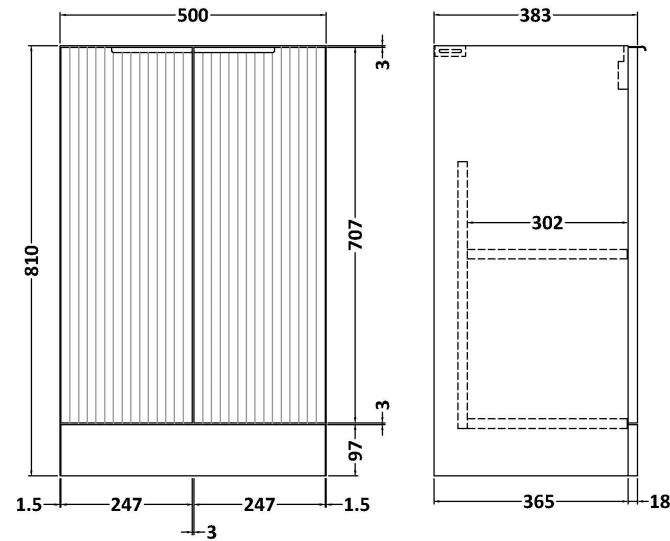

### Product Dimensions

Height (mm):	810
Width (mm):	500
Depth (mm):	383
Nett Weight (kg):	21.5

### Packaging Dimensions

Height (mm):	830
Width (mm):	520
Depth (mm):	405
Gross Weight (kg):	22

### Product Dimensions

Height (mm):	180
Width (mm):	510
Depth (mm):	390
Nett Weight (kg):	10.54

### Packaging Dimensions

Height (mm):	210
Width (mm):	410
Depth (mm):	530
Gross Weight (kg):	10.54