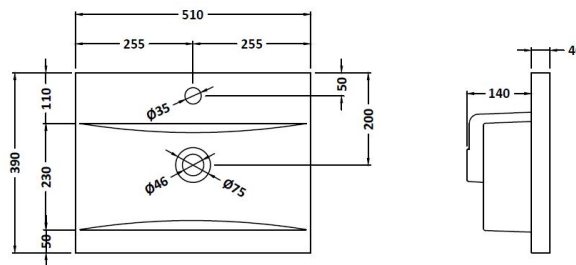

### Product Dimensions

Height (mm):	810
Width (mm):	500
Depth (mm):	383
Nett Weight (kg):	21.5

### Packaging Dimensions

Height (mm):	830
Width (mm):	520
Depth (mm):	405
Gross Weight (kg):	22

### Outer Box Dimensions (If Applicable)

Height (mm):	
Width (mm):	
Depth (mm):	
Gross Weight (kg):	
Barcode:	5056462654508

### Product Dimensions

Height (mm):	180
Width (mm):	510
Depth (mm):	390
Nett Weight (kg):	10.54