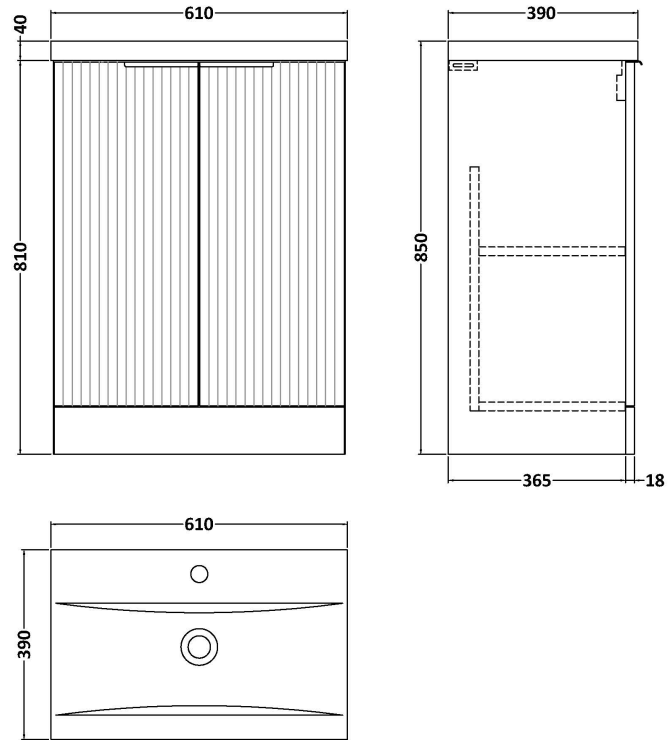

Sales Code: DFF1425A

Description: 600 F/S 2-Door Vanity & Basin 1

Packaging Details

Barcode: 5056462677606

Sales Code: FLU1425

Description: 600 F/S 2-Door Basin Unit

Product Dimensions

Height (mm):	810
Width (mm):	600
Depth (mm):	383
Nett Weight (kg):	26.2

Packaging Dimensions

Height (mm):	830
Width (mm):	620
Depth (mm):	405
Gross Weight (kg):	26.7

Packaging Data

Box Colour:	Brown Cardboard Box - Printed
Box Qty:	0
Label Size:	0 x 0
Label Colour:	Not Applicable
Label Qty:	0

Outer Box Dimensions (If Applicable)

Height (mm):	
Width (mm):	
Depth (mm):	
Gross Weight (kg):	
Barcode:	5056462661032

Product Details

Country of Origin:	China
Fitting Instruction:	No
CE Certification:	
FSC Certified Materials:	Yes
Colour:	Satin Anthracite
Construction Method:	Cam & Wood Dowel
Construction Type:	Rigid
Cabinet Finish:	MFC Painted Gloss
Fascia Finish:	Mdf Painted Gloss
Cabinet Thickness (mm):	16
Fascia Thickness (mm):	18
Drawer Included:	No
Drawer Type:	Not Applicable
No of Shelves:	1
Hinge Type:	95 Degree Soft Close
Hinge Included:	Yes, Supplied
Adjustable Legs:	No, Not Required
Fixings Included:	Yes
Handle Style:	Modern
Waste Shroud:	Not Applicable
Handle Included:	Yes, Supplied
Handle Type:	D-Shape

Sales Code: NVM013

Description: 600 Mid-Edged Basin 1 Th

Product Dimensions

Height (mm):	180
Width (mm):	610
Depth (mm):	390
Nett Weight (kg):	11

Packaging Dimensions

Height (mm):	200
Width (mm):	410
Depth (mm):	630
Gross Weight (kg):	11