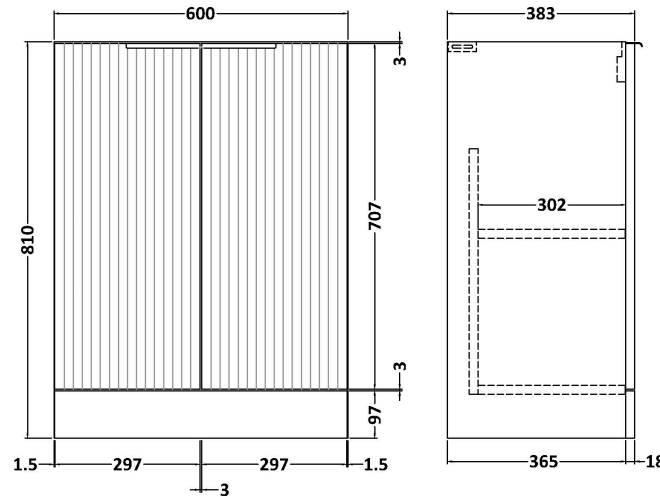

Sales Code: DFF1425A

Description: 600 F/S 2-Door Vanity & Basin 1

Packaging Details

Barcode: 5056462677606

Sales Code: FLU1425

Description: 600 F/S 2-Door Basin Unit

Product Dimensions

Height (mm):	810
Width (mm):	600
Depth (mm):	383
Nett Weight (kg):	26.2

Packaging Dimensions

Height (mm):	830
Width (mm):	620
Depth (mm):	405
Gross Weight (kg):	26.7

Packaging Data

Box Colour:	Brown Cardboard Box - Printed
Box Qty:	0
Label Size:	0 x 0
Label Colour:	Not Applicable
Label Qty:	0

Sales Code: NVM013

Description: 600 Mid-Edged Basin 1 Th

Product Dimensions

Height (mm):	180
Width (mm):	610
Depth (mm):	390
Nett Weight (kg):	11

Packaging Dimensions

Height (mm):	200
Width (mm):	410
Depth (mm):	630
Gross Weight (kg):	11

Packaging Data

Box Colour:	Brown Cardboard Box - Printed
Box Qty:	1
Label Size:	100 x 50
Label Colour:	White Label
Label Qty:	2

Outer Box Dimensions (If Applicable)

Height (mm):	
Width (mm):	
Depth (mm):	
Gross Weight (kg):	
Barcode:	5055369043415