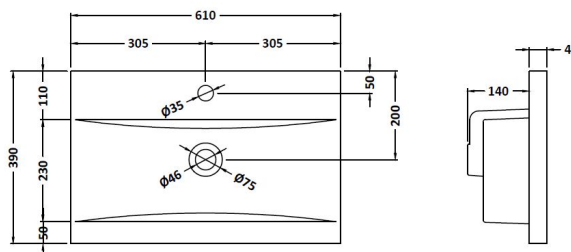

Packaging Dimensions

Height (mm):	830
Width (mm):	620
Depth (mm):	405
Gross Weight (kg):	26.7

Packaging Data

Box Colour:	Brown Cardboard Box - Printed
Box Qty:	0
Label Size:	0 x 0
Label Colour:	Not Applicable
Label Qty:	0

Outer Box Dimensions (If Applicable)

Height (mm):	
Width (mm):	
Depth (mm):	
Gross Weight (kg):	
Barcode:	5056462661032

Product Details

Country of Origin:	China
Fitting Instruction:	No
CE Certification:	
FSC Certified Materials:	Yes
Colour:	Satin Anthracite
Construction Method:	Cam & Wood Dowel
Construction Type:	Rigid
Cabinet Finish:	MFC Painted Gloss
Fascia Finish:	Mdf Painted Gloss
Cabinet Thickness (mm):	16
Fascia Thickness (mm):	18
Drawer Included:	No
Drawer Type:	Not Applicable
No of Shelves:	1
Hinge Type:	95 Degree Soft Close
Hinge Included:	Yes, Supplied
Adjustable Legs:	No, Not Required
Fixings Included:	Yes
Handle Style:	Modern
Waste Shroud:	Not Applicable
Handle Included:	Yes, Supplied
Handle Type:	D-Shape

Sales Code: NVM013

Description: 600 Mid-Edged Basin 1 Th

Product Dimensions

Height (mm):	180
Width (mm):	610
Depth (mm):	390
Nett Weight (kg):	11

Packaging Dimensions

Height (mm):	200
Width (mm):	410
Depth (mm):	630
Gross Weight (kg):	11

Packaging Data

Box Colour:	Brown Cardboard Box - Printed
Box Qty:	1
Label Size:	100 x 50
Label Colour:	White Label
Label Qty:	2

Outer Box Dimensions (If Applicable)

Height (mm):	
Width (mm):	
Depth (mm):	
Gross Weight (kg):	
Barcode:	5055369043415