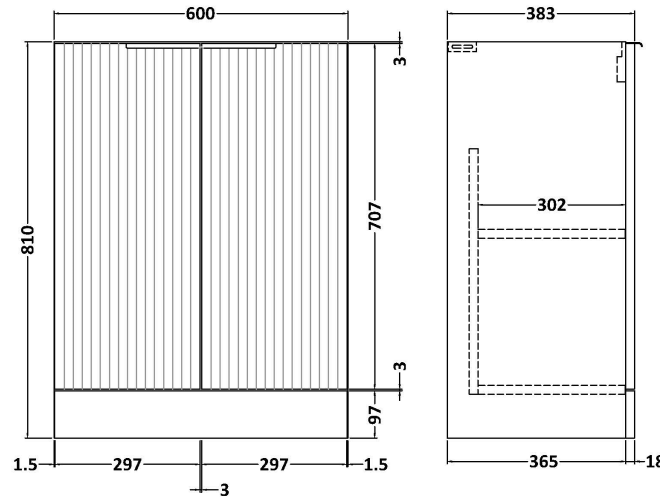

### Product Dimensions

Height (mm):	810
Width (mm):	600
Depth (mm):	383
Nett Weight (kg):	26.2

### Packaging Dimensions

Height (mm):	830
Width (mm):	620
Depth (mm):	405
Gross Weight (kg):	26.7

### Product Dimensions

Height (mm):	180
Width (mm):	610
Depth (mm):	390
Nett Weight (kg):	11

### Packaging Dimensions

Height (mm):	200
Width (mm):	410
Depth (mm):	630
Gross Weight (kg):	11