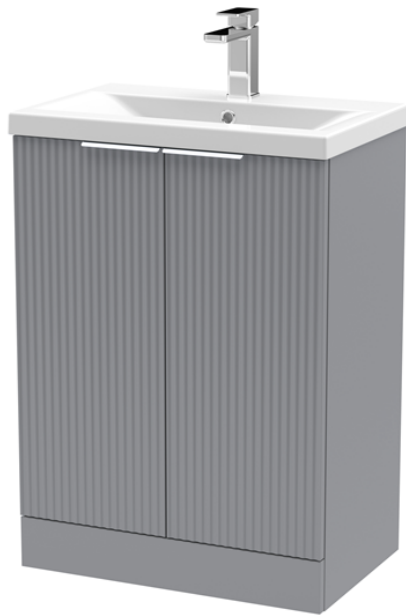

Sales Code: DFF225A

Description: 600 F/S 2-Door Vanity & Basin 1

### Packaging Details

Barcode: 5056462677545

Sales Code: FLU225

Description: 600 F/S 2-Door Basin Unit

### Product Dimensions

Height (mm):	810
Width (mm):	600
Depth (mm):	383
Nett Weight (kg):	26.2