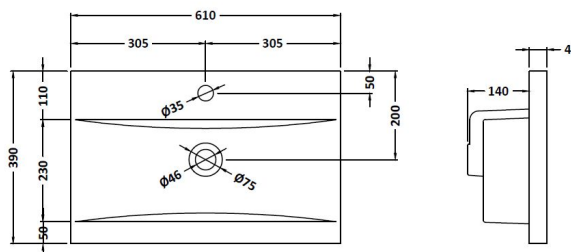

### Product Dimensions

Height (mm):	810
Width (mm):	600
Depth (mm):	383
Nett Weight (kg):	26.2

### Packaging Dimensions

Height (mm):	830
Width (mm):	620
Depth (mm):	405
Gross Weight (kg):	26.7

### Outer Box Dimensions (If Applicable)

Height (mm):	
Width (mm):	
Depth (mm):	
Gross Weight (kg):	
Barcode:	5056462654638

### Product Dimensions

Height (mm):	180
Width (mm):	610
Depth (mm):	390
Nett Weight (kg):	11