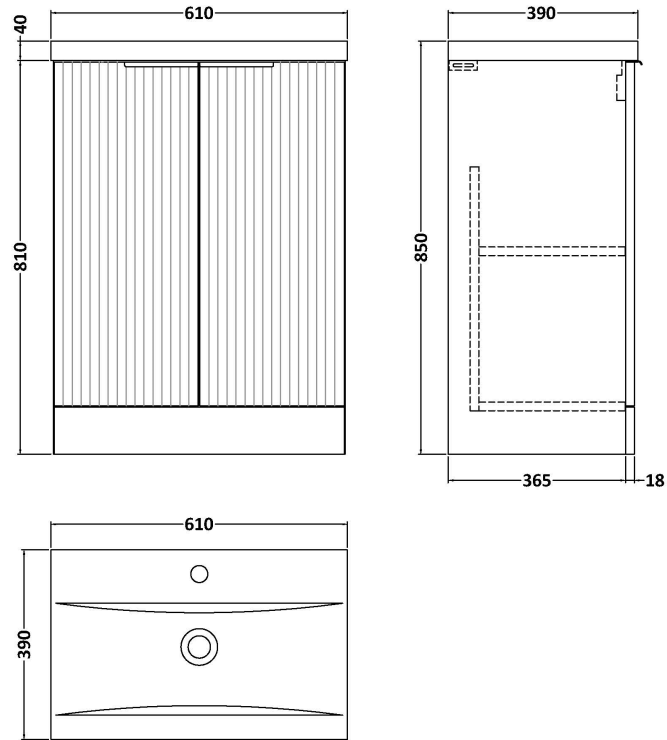

Sales Code: DFF225A

Description: 600 F/S 2-Door Vanity & Basin 1

Packaging Details

Barcode: 5056462677545