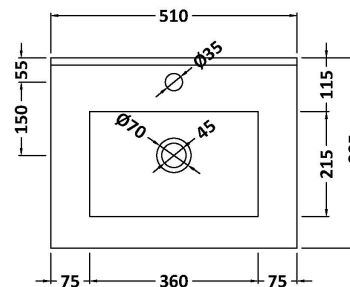

### Product Dimensions

Height (mm):	810
Width (mm):	500
Depth (mm):	383
Nett Weight (kg):	21.5

### Packaging Dimensions

Height (mm):	830
Width (mm):	520
Depth (mm):	405
Gross Weight (kg):	22

### Outer Box Dimensions (If Applicable)

Height (mm):	
Width (mm):	
Depth (mm):	
Gross Weight (kg):	
Barcode:	5056462654522

### Product Dimensions

Height (mm):	170
Width (mm):	500
Depth (mm):	390
Nett Weight (kg):	9