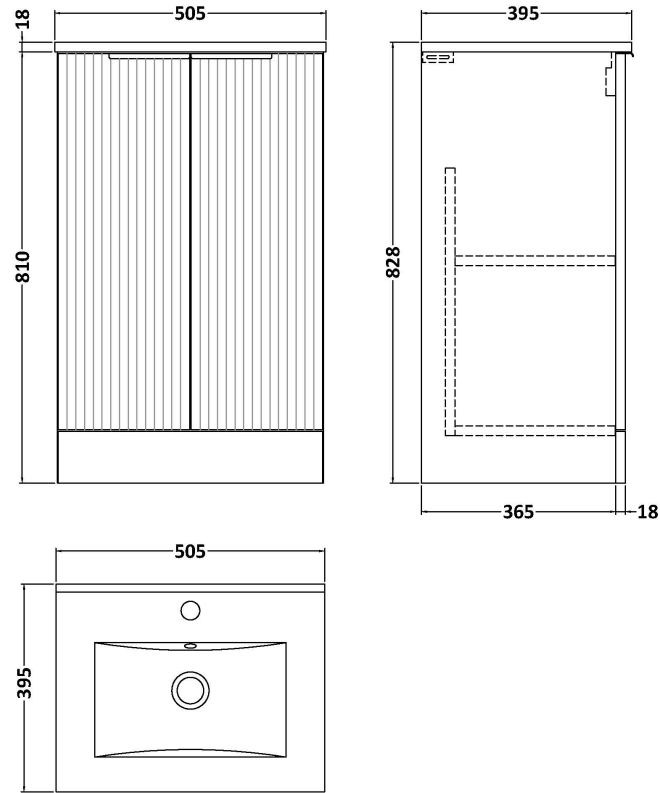

Sales Code: DFF323B

Description: 500 Fs 2-Door Vanity & Basin 2

Packaging Details

Barcode: 5056462677132