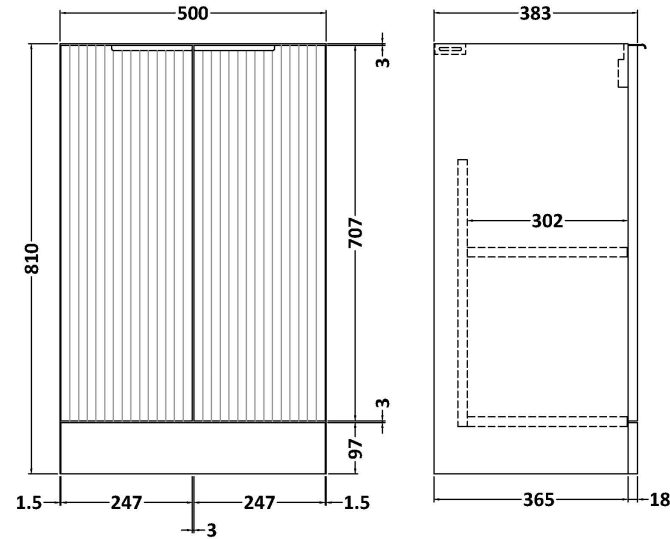

### Product Dimensions

Height (mm):	810
Width (mm):	500
Depth (mm):	383
Nett Weight (kg):	21.5

### Packaging Dimensions

Height (mm):	830
Width (mm):	520
Depth (mm):	405
Gross Weight (kg):	22

### Product Dimensions

Height (mm):	170
Width (mm):	500
Depth (mm):	390
Nett Weight (kg):	9

### Packaging Dimensions

Height (mm):	400
Width (mm):	520
Depth (mm):	200
Gross Weight (kg):	9