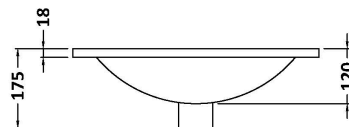

### Product Dimensions

Height (mm):	810
Width (mm):	500
Depth (mm):	383
Nett Weight (kg):	21.5

### Packaging Dimensions

Height (mm):	830
Width (mm):	520
Depth (mm):	405
Gross Weight (kg):	22

### Outer Box Dimensions (If Applicable)

Height (mm):	
Width (mm):	
Depth (mm):	
Gross Weight (kg):	
Barcode:	5056462654522

### Product Dimensions

Height (mm):	170
Width (mm):	500
Depth (mm):	390
Nett Weight (kg):	9