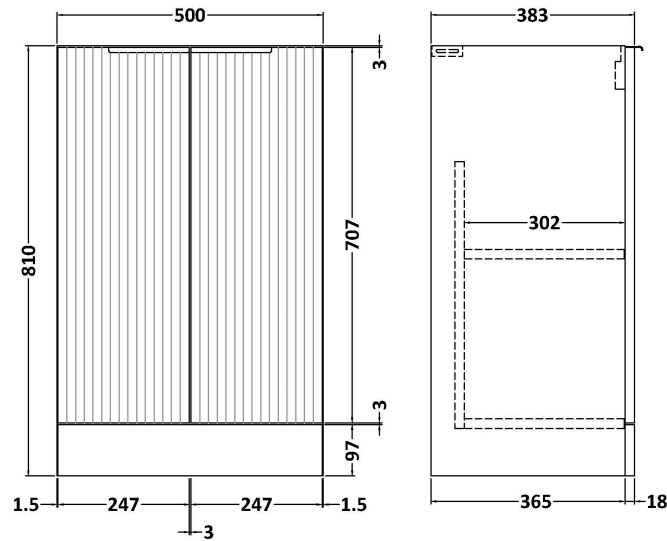

### Product Dimensions

Height (mm):	810
Width (mm):	500
Depth (mm):	383
Nett Weight (kg):	21.5

### Packaging Dimensions

Height (mm):	830
Width (mm):	520
Depth (mm):	405
Gross Weight (kg):	22

### Product Dimensions

Height (mm):	170
Width (mm):	500
Depth (mm):	390
Nett Weight (kg):	9

### Packaging Dimensions

Height (mm):	400
Width (mm):	520
Depth (mm):	200
Gross Weight (kg):	9