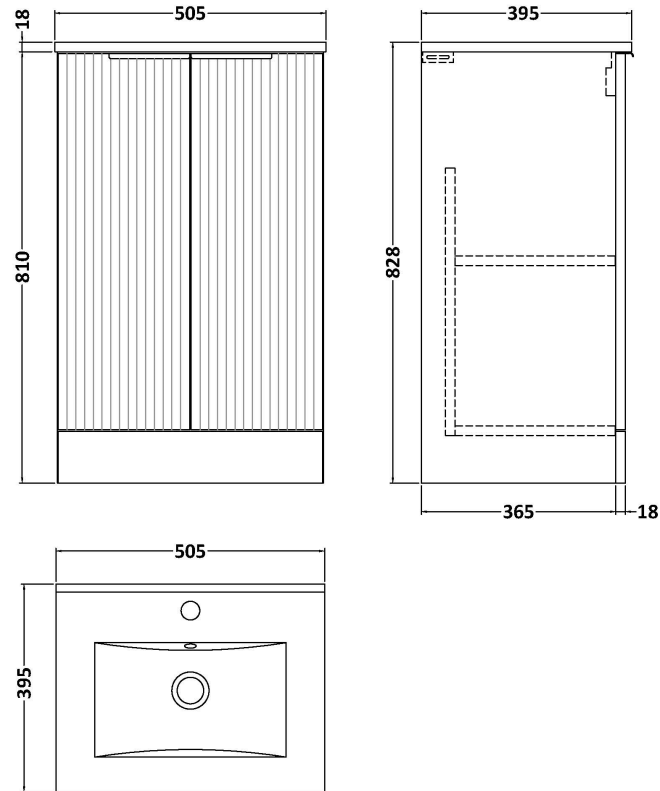

Sales Code: DFF223B

Description: 500 Fs 2-Door Vanity & Basin 2

Packaging Details

Barcode: 5056462677101