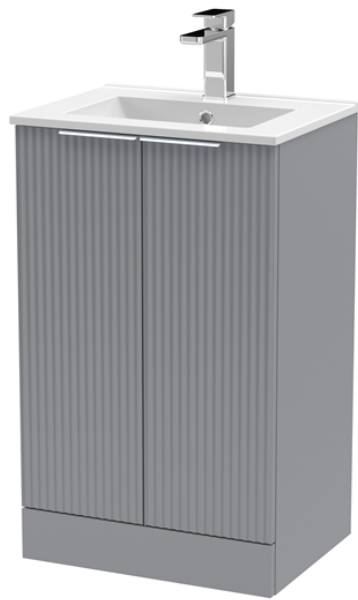

Sales Code: DFF223B

Description: 500 Fs 2-Door Vanity & Basin 2

### Packaging Details

Barcode: 5056462677101

Sales Code: FLU223

Description: 500 F/S 2-Door Unit

### Product Dimensions

Height (mm):	810
Width (mm):	500
Depth (mm):	383
Nett Weight (kg):	21.5

### Packaging Dimensions

Height (mm):	830
Width (mm):	520
Depth (mm):	405
Gross Weight (kg):	22