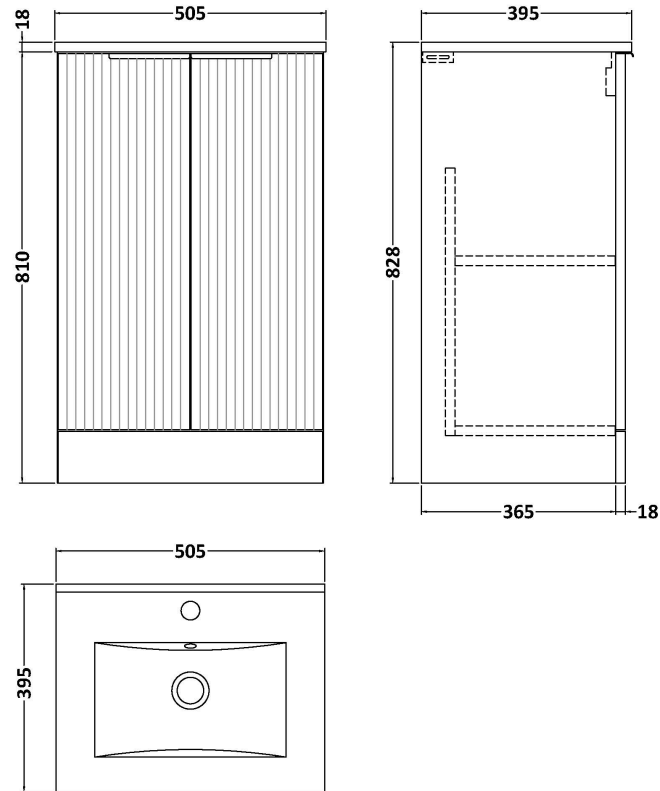

Sales Code: DFF123B

Description: 500 Fs 2-Door Vanity & Basin 2

Packaging Details

Barcode: 5056462677071

Sales Code: FLU123

Description: 500 F/S 2-Door Unit

Product Dimensions

Height (mm):	810
Width (mm):	500
Depth (mm):	383
Nett Weight (kg):	21.5

Packaging Dimensions

Height (mm):	830
Width (mm):	520
Depth (mm):	405
Gross Weight (kg):	22

Packaging Data

Box Colour:	Brown Cardboard Box - Printed
Box Qty:	0
Label Size:	0 x 0
Label Colour:	Not Applicable
Label Qty:	0

Outer Box Dimensions (If Applicable)

Height (mm):	
Width (mm):	
Depth (mm):	
Gross Weight (kg):	
Barcode:	5056462654508

Product Details

Country of Origin:	China
Fitting Instruction:	No
CE Certification:	
FSC Certified Materials:	Yes
Colour:	Satin White
Construction Method:	Cam & Wood Dowel
Construction Type:	Rigid
Cabinet Finish:	MFC Painted Gloss
Fascia Finish:	Mdf Painted Gloss
Cabinet Thickness (mm):	16
Fascia Thickness (mm):	18
Drawer Included:	No
Drawer Type:	Not Applicable
No of Shelves:	1
Hinge Type:	95 Degree Soft Close
Hinge Included:	Yes, Supplied
Adjustable Legs:	No, Not Required
Fixings Included:	Yes
Handle Style:	Modern
Waste Shroud:	Not Applicable
Handle Included:	Yes, Supplied
Handle Type:	D-Shape

Sales Code: NVM001

Description: 500mm Minimalist Basin 1Th

Product Dimensions

Height (mm):	170
Width (mm):	500
Depth (mm):	390
Nett Weight (kg):	9

Packaging Dimensions

Height (mm):	400
Width (mm):	520
Depth (mm):	200
Gross Weight (kg):	9