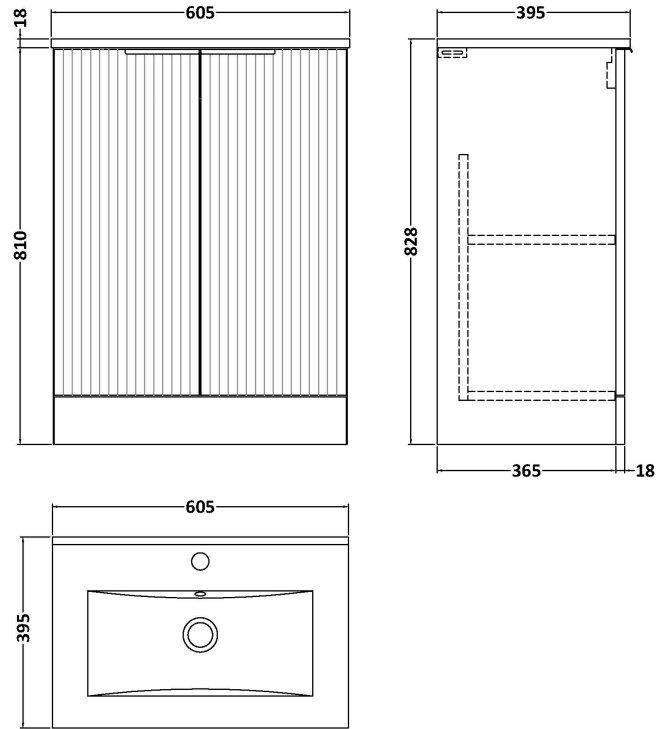

Sales Code: DFF1425B

Description: 600 F/S 2-Door Vanity & Basin 2

Packaging Details

Barcode: 5056462677613