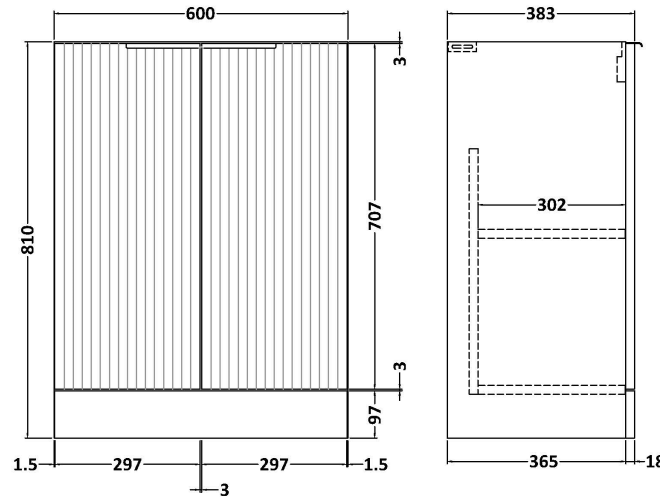

### Product Dimensions

Height (mm):	810
Width (mm):	600
Depth (mm):	383
Nett Weight (kg):	26.2

### Packaging Dimensions

Height (mm):	830
Width (mm):	620
Depth (mm):	405
Gross Weight (kg):	26.7

### Product Dimensions

Height (mm):	170
Width (mm):	600
Depth (mm):	390
Nett Weight (kg):	10.76

### Packaging Dimensions

Height (mm):	200
Width (mm):	400
Depth (mm):	620
Gross Weight (kg):	10.76