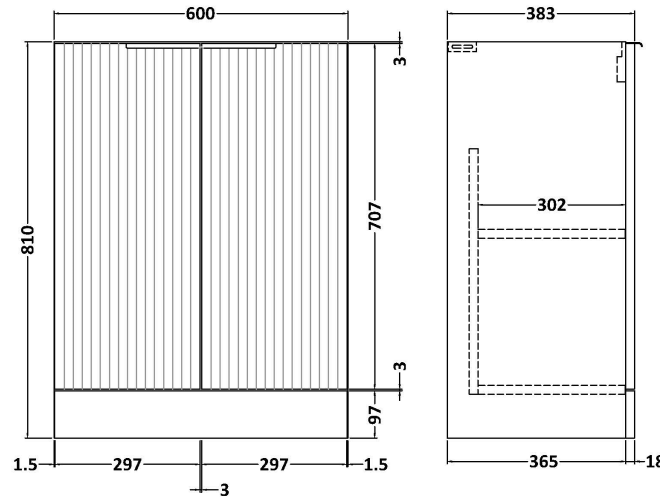

Sales Code: DFF825B

Description: 600 F/S 2-Door Vanity & Basin 2

Packaging Details

Barcode: 5056462677644

Sales Code: FLU825

Description: 600 F/S 2-Door Basin Unit

Product Dimensions

Height (mm):	810
Width (mm):	600
Depth (mm):	383
Nett Weight (kg):	26.2

Packaging Dimensions

Height (mm):	830
Width (mm):	620
Depth (mm):	405
Gross Weight (kg):	26.7

Packaging Data

Box Colour:	Brown Cardboard Box - Printed
Box Qty:	0
Label Size:	0 x 0
Label Colour:	Not Applicable
Label Qty:	0

Sales Code: NVM003

Description: Minimalist Basin 600mm

Product Dimensions

Height (mm):	170
Width (mm):	600
Depth (mm):	390
Nett Weight (kg):	10.76

Packaging Dimensions

Height (mm):	200
Width (mm):	400
Depth (mm):	620
Gross Weight (kg):	10.76

Packaging Data

Box Colour:	Brown Cardboard Box - Printed
Box Qty:	1
Label Size:	100 x 50
Label Colour:	White Label
Label Qty:	2

Outer Box Dimensions (If Applicable)

Height (mm):	
Width (mm):	
Depth (mm):	
Gross Weight (kg):	
Barcode:	5055146194668