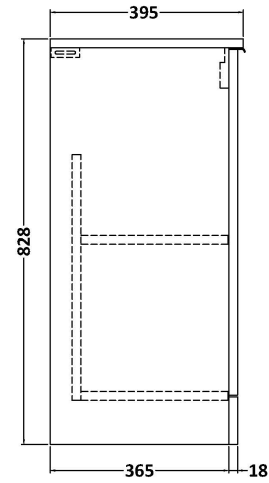

Sales Code: DFF825B

Description: 600 F/S 2-Door Vanity & Basin 2

Packaging Details

Barcode: 5056462677644

Sales Code: FLU825

Description: 600 F/S 2-Door Basin Unit

Product Dimensions

Height (mm):	810
Width (mm):	600
Depth (mm):	383
Nett Weight (kg):	26.2

Packaging Dimensions

Height (mm):	830
Width (mm):	620
Depth (mm):	405
Gross Weight (kg):	26.7

Packaging Data

Box Colour:	Brown Cardboard Box - Printed
Box Qty:	0
Label Size:	0 x 0
Label Colour:	Not Applicable
Label Qty:	0

Outer Box Dimensions (If Applicable)

Height (mm):	
Width (mm):	
Depth (mm):	
Gross Weight (kg):	
Barcode:	5056462654652

Product Details

Country of Origin:	China
Fitting Instruction:	No
CE Certification:	
FSC Certified Materials:	Yes
Colour:	Satin Green
Construction Method:	Cam & Wood Dowel
Construction Type:	Rigid
Cabinet Finish:	MFC Painted Gloss
Fascia Finish:	Mdf Painted Gloss
Cabinet Thickness (mm):	16
Fascia Thickness (mm):	18
Drawer Included:	No
Drawer Type:	Not Applicable
No of Shelves:	1
Hinge Type:	95 Degree Soft Close
Hinge Included:	Yes, Supplied
Adjustable Legs:	No, Not Required
Fixings Included:	Yes
Handle Style:	Modern
Waste Shroud:	Not Applicable
Handle Included:	Yes, Supplied
Handle Type:	D-Shape

Sales Code: NVM003

Description: Minimalist Basin 600mm

Product Dimensions

Height (mm):	170
Width (mm):	600
Depth (mm):	390
Nett Weight (kg):	10.76

Packaging Dimensions

Height (mm):	200
Width (mm):	400
Depth (mm):	620
Gross Weight (kg):	10.76