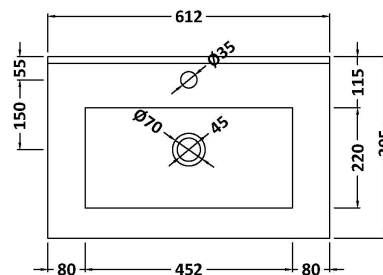

Packaging Dimensions

Height (mm):	830
Width (mm):	620
Depth (mm):	405
Gross Weight (kg):	26.7

Packaging Data

Box Colour:	Brown Cardboard Box - Printed
Box Qty:	0
Label Size:	0 x 0
Label Colour:	Not Applicable
Label Qty:	0

Outer Box Dimensions (If Applicable)

Height (mm):	
Width (mm):	
Depth (mm):	
Gross Weight (kg):	
Barcode:	5056462654652

Product Details

Country of Origin:	China
Fitting Instruction:	No
CE Certification:	
FSC Certified Materials:	Yes
Colour:	Satin Green
Construction Method:	Cam & Wood Dowel
Construction Type:	Rigid
Cabinet Finish:	MFC Painted Gloss
Fascia Finish:	Mdf Painted Gloss
Cabinet Thickness (mm):	16
Fascia Thickness (mm):	18
Drawer Included:	No
Drawer Type:	Not Applicable
No of Shelves:	1
Hinge Type:	95 Degree Soft Close
Hinge Included:	Yes, Supplied
Adjustable Legs:	No, Not Required
Fixings Included:	Yes
Handle Style:	Modern
Waste Shroud:	Not Applicable
Handle Included:	Yes, Supplied
Handle Type:	D-Shape

Sales Code: NVM003

Description: Minimalist Basin 600mm

Product Dimensions

Height (mm):	170
Width (mm):	600
Depth (mm):	390
Nett Weight (kg):	10.76

Packaging Dimensions

Height (mm):	200
Width (mm):	400
Depth (mm):	620
Gross Weight (kg):	10.76

Packaging Data

Box Colour:	Brown Cardboard Box - Printed
Box Qty:	1
Label Size:	100 x 50
Label Colour:	White Label
Label Qty:	2

Outer Box Dimensions (If Applicable)

Height (mm):	
Width (mm):	
Depth (mm):	
Gross Weight (kg):	
Barcode:	5055146194668