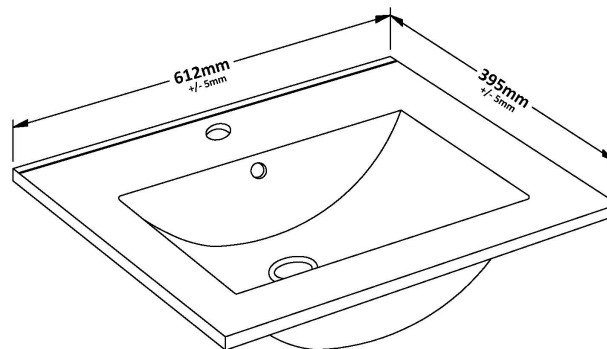

Packaging Dimensions

Height (mm):	830
Width (mm):	620
Depth (mm):	405
Gross Weight (kg):	26.7

Packaging Data

Box Colour:	Brown Cardboard Box - Printed
Box Qty:	0
Label Size:	0 x 0
Label Colour:	Not Applicable
Label Qty:	0

Outer Box Dimensions (If Applicable)

Height (mm):	
Width (mm):	
Depth (mm):	
Gross Weight (kg):	
Barcode:	5056462654652

Product Details

Country of Origin:	China
Fitting Instruction:	No
CE Certification:	
FSC Certified Materials:	Yes
Colour:	Satin Green
Construction Method:	Cam & Wood Dowel
Construction Type:	Rigid
Cabinet Finish:	MFC Painted Gloss
Fascia Finish:	Mdf Painted Gloss
Cabinet Thickness (mm):	16
Fascia Thickness (mm):	18
Drawer Included:	No
Drawer Type:	Not Applicable
No of Shelves:	1
Hinge Type:	95 Degree Soft Close
Hinge Included:	Yes, Supplied
Adjustable Legs:	No, Not Required
Fixings Included:	Yes
Handle Style:	Modern
Waste Shroud:	Not Applicable
Handle Included:	Yes, Supplied
Handle Type:	D-Shape

Sales Code: NVM003

Description: Minimalist Basin 600mm

Product Dimensions

Height (mm):	170
Width (mm):	600
Depth (mm):	390
Nett Weight (kg):	10.76

Packaging Dimensions

Height (mm):	200
Width (mm):	400
Depth (mm):	620
Gross Weight (kg):	10.76

Packaging Data

Box Colour:	Brown Cardboard Box - Printed
Box Qty:	1
Label Size:	100 x 50
Label Colour:	White Label
Label Qty:	2

Outer Box Dimensions (If Applicable)

Height (mm):	
Width (mm):	
Depth (mm):	
Gross Weight (kg):	
Barcode:	5055146194668