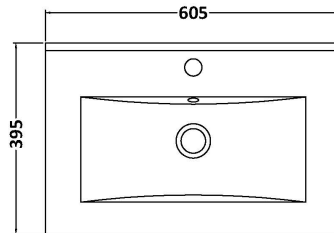

Sales Code: DFF825B

Description: 600 F/S 2-Door Vanity & Basin 2

Packaging Details

Barcode: 5056462677644

Sales Code: FLU825

Description: 600 F/S 2-Door Basin Unit

Product Dimensions

Height (mm):	810
Width (mm):	600
Depth (mm):	383
Nett Weight (kg):	26.2

Packaging Dimensions

Height (mm):	830
Width (mm):	620
Depth (mm):	405
Gross Weight (kg):	26.7

Packaging Data

Box Colour:	Brown Cardboard Box - Printed
Box Qty:	0
Label Size:	0 x 0
Label Colour:	Not Applicable
Label Qty:	0

Outer Box Dimensions (If Applicable)

Height (mm):	
Width (mm):	
Depth (mm):	
Gross Weight (kg):	
Barcode:	5056462654652

Product Details

Country of Origin:	China
Fitting Instruction:	No
CE Certification:	
FSC Certified Materials:	Yes
Colour:	Satin Green
Construction Method:	Cam & Wood Dowel
Construction Type:	Rigid
Cabinet Finish:	MFC Painted Gloss
Fascia Finish:	Mdf Painted Gloss
Cabinet Thickness (mm):	16
Fascia Thickness (mm):	18
Drawer Included:	No
Drawer Type:	Not Applicable
No of Shelves:	1
Hinge Type:	95 Degree Soft Close
Hinge Included:	Yes, Supplied
Adjustable Legs:	No, Not Required
Fixings Included:	Yes
Handle Style:	Modern
Waste Shroud:	Not Applicable
Handle Included:	Yes, Supplied
Handle Type:	D-Shape

Sales Code: NVM003

Description: Minimalist Basin 600mm

Product Dimensions

Height (mm):	170
Width (mm):	600
Depth (mm):	390
Nett Weight (kg):	10.76

Packaging Dimensions

Height (mm):	200
Width (mm):	400
Depth (mm):	620
Gross Weight (kg):	10.76