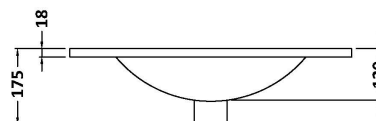

Sales Code: DFF825B

Description: 600 F/S 2-Door Vanity & Basin 2

Packaging Details

Barcode: 5056462677644

Sales Code: FLU825

Description: 600 F/S 2-Door Basin Unit

Product Dimensions

Height (mm):	810
Width (mm):	600
Depth (mm):	383
Nett Weight (kg):	26.2

Packaging Dimensions

Height (mm):	830
Width (mm):	620
Depth (mm):	405
Gross Weight (kg):	26.7

Packaging Data

Box Colour:	Brown Cardboard Box - Printed
Box Qty:	0
Label Size:	0 x 0
Label Colour:	Not Applicable
Label Qty:	0

Outer Box Dimensions (If Applicable)

Height (mm):	
Width (mm):	
Depth (mm):	
Gross Weight (kg):	
Barcode:	5056462654652

Product Details

Country of Origin:	China
Fitting Instruction:	No
CE Certification:	
FSC Certified Materials:	Yes
Colour:	Satin Green
Construction Method:	Cam & Wood Dowel
Construction Type:	Rigid
Cabinet Finish:	MFC Painted Gloss
Fascia Finish:	Mdf Painted Gloss
Cabinet Thickness (mm):	16
Fascia Thickness (mm):	18
Drawer Included:	No
Drawer Type:	Not Applicable
No of Shelves:	1
Hinge Type:	95 Degree Soft Close
Hinge Included:	Yes, Supplied
Adjustable Legs:	No, Not Required
Fixings Included:	Yes
Handle Style:	Modern
Waste Shroud:	Not Applicable
Handle Included:	Yes, Supplied
Handle Type:	D-Shape

Sales Code: NVM003

Description: Minimalist Basin 600mm

Product Dimensions

Height (mm):	170
Width (mm):	600
Depth (mm):	390
Nett Weight (kg):	10.76

Packaging Dimensions

Height (mm):	200
Width (mm):	400
Depth (mm):	620
Gross Weight (kg):	10.76