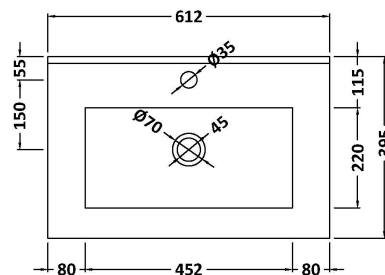

Packaging Dimensions

Height (mm):	830
Width (mm):	620
Depth (mm):	405
Gross Weight (kg):	26.7

Packaging Data

Box Colour:	Brown Cardboard Box - Printed
Box Qty:	0
Label Size:	0 x 0
Label Colour:	Not Applicable
Label Qty:	0

Outer Box Dimensions (If Applicable)

Height (mm):	
Width (mm):	
Depth (mm):	
Gross Weight (kg):	
Barcode:	5056462654621

Product Details

Country of Origin:	China
Fitting Instruction:	No
CE Certification:	
FSC Certified Materials:	Yes
Colour:	Satin White
Construction Method:	Cam & Wood Dowel
Construction Type:	Rigid
Cabinet Finish:	MFC Painted Gloss
Fascia Finish:	Mdf Painted Gloss
Cabinet Thickness (mm):	16
Fascia Thickness (mm):	18
Drawer Included:	No
Drawer Type:	Not Applicable
No of Shelves:	1
Hinge Type:	95 Degree Soft Close
Hinge Included:	Yes, Supplied
Adjustable Legs:	No, Not Required
Fixings Included:	Yes
Handle Style:	Modern
Waste Shroud:	Not Applicable
Handle Included:	Yes, Supplied
Handle Type:	D-Shape

Sales Code: NVM003

Description: Minimalist Basin 600mm

Product Dimensions

Height (mm):	170
Width (mm):	600
Depth (mm):	390
Nett Weight (kg):	10.76

Packaging Dimensions

Height (mm):	200
Width (mm):	400
Depth (mm):	620
Gross Weight (kg):	10.76

Packaging Data

Box Colour:	Brown Cardboard Box - Printed
Box Qty:	1
Label Size:	100 x 50
Label Colour:	White Label
Label Qty:	2

Outer Box Dimensions (If Applicable)

Height (mm):	
Width (mm):	
Depth (mm):	
Gross Weight (kg):	
Barcode:	5055146194668