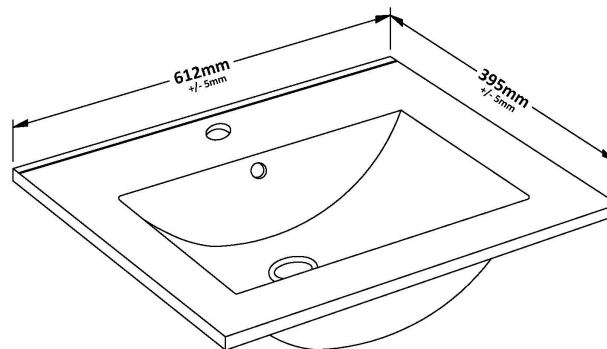

Packaging Dimensions

Height (mm):	830
Width (mm):	620
Depth (mm):	405
Gross Weight (kg):	26.7

Packaging Data

Box Colour:	Brown Cardboard Box - Printed
Box Qty:	0
Label Size:	0 x 0
Label Colour:	Not Applicable
Label Qty:	0

Outer Box Dimensions (If Applicable)

Height (mm):	
Width (mm):	
Depth (mm):	
Gross Weight (kg):	
Barcode:	5056462654621

Product Details

Country of Origin:	China
Fitting Instruction:	No
CE Certification:	
FSC Certified Materials:	Yes
Colour:	Satin White
Construction Method:	Cam & Wood Dowel
Construction Type:	Rigid
Cabinet Finish:	MFC Painted Gloss
Fascia Finish:	Mdf Painted Gloss
Cabinet Thickness (mm):	16
Fascia Thickness (mm):	18
Drawer Included:	No
Drawer Type:	Not Applicable
No of Shelves:	1
Hinge Type:	95 Degree Soft Close
Hinge Included:	Yes, Supplied
Adjustable Legs:	No, Not Required
Fixings Included:	Yes
Handle Style:	Modern
Waste Shroud:	Not Applicable
Handle Included:	Yes, Supplied
Handle Type:	D-Shape

Sales Code: NVM003

Description: Minimalist Basin 600mm

Product Dimensions

Height (mm):	170
Width (mm):	600
Depth (mm):	390
Nett Weight (kg):	10.76

Packaging Dimensions

Height (mm):	200
Width (mm):	400
Depth (mm):	620
Gross Weight (kg):	10.76

Packaging Data

Box Colour:	Brown Cardboard Box - Printed
Box Qty:	1
Label Size:	100 x 50
Label Colour:	White Label
Label Qty:	2

Outer Box Dimensions (If Applicable)

Height (mm):	
Width (mm):	
Depth (mm):	
Gross Weight (kg):	
Barcode:	5055146194668