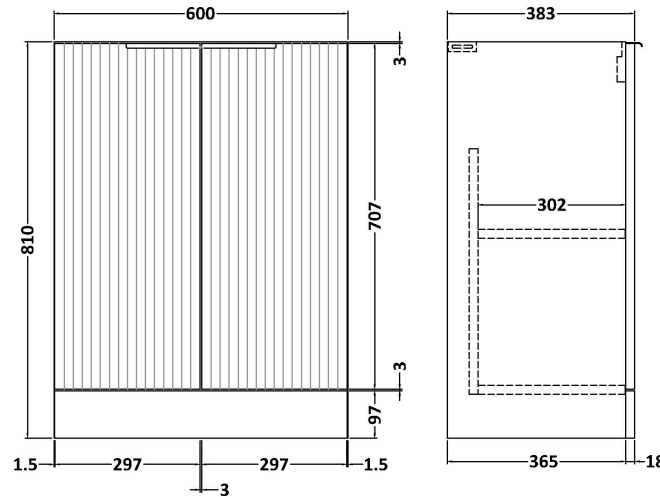

Sales Code: DFF125B

Description: 600 F/S 2-Door Vanity & Basin 2

Packaging Details

Barcode: 5056462677521

Sales Code: FLU125

Description: 600 F/S 2-Door Basin Unit

Product Dimensions

Height (mm):	810
Width (mm):	600
Depth (mm):	383
Nett Weight (kg):	26.2

Packaging Dimensions

Height (mm):	830
Width (mm):	620
Depth (mm):	405
Gross Weight (kg):	26.7

Packaging Data

Box Colour:	Brown Cardboard Box - Printed
Box Qty:	0
Label Size:	0 x 0
Label Colour:	Not Applicable
Label Qty:	0

Outer Box Dimensions (If Applicable)

Height (mm):	
Width (mm):	
Depth (mm):	
Gross Weight (kg):	
Barcode:	5056462654621

Product Details

Country of Origin:	China
Fitting Instruction:	No
CE Certification:	
FSC Certified Materials:	Yes
Colour:	Satin White
Construction Method:	Cam & Wood Dowel
Construction Type:	Rigid
Cabinet Finish:	MFC Painted Gloss
Fascia Finish:	Mdf Painted Gloss
Cabinet Thickness (mm):	16
Fascia Thickness (mm):	18
Drawer Included:	No
Drawer Type:	Not Applicable
No of Shelves:	1
Hinge Type:	95 Degree Soft Close
Hinge Included:	Yes, Supplied
Adjustable Legs:	No, Not Required
Fixings Included:	Yes
Handle Style:	Modern
Waste Shroud:	Not Applicable
Handle Included:	Yes, Supplied
Handle Type:	D-Shape

Sales Code: NVM003

Description: Minimalist Basin 600mm

Product Dimensions

Height (mm):	170
Width (mm):	600
Depth (mm):	390
Nett Weight (kg):	10.76

Packaging Dimensions

Height (mm):	200
Width (mm):	400
Depth (mm):	620
Gross Weight (kg):	10.76