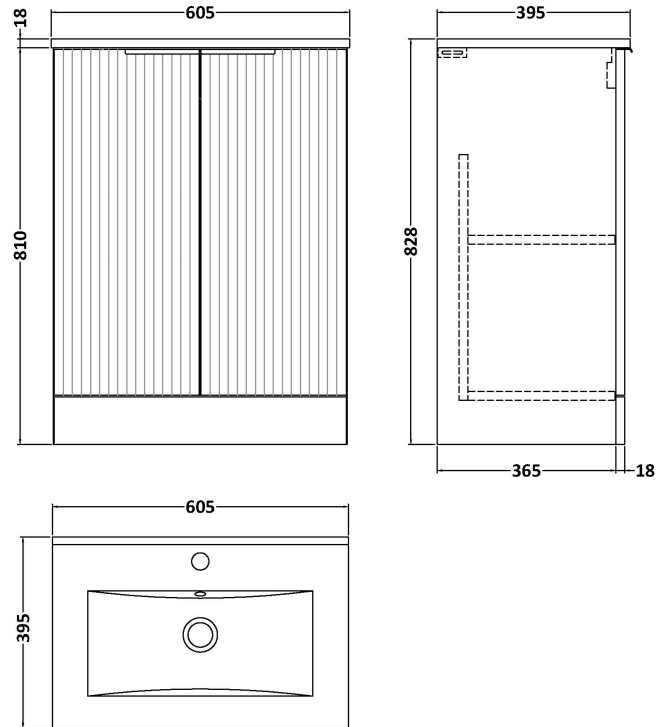

Sales Code: DFF125B

Description: 600 F/S 2-Door Vanity & Basin 2

Packaging Details

Barcode: 5056462677521

Sales Code: FLU125

Description: 600 F/S 2-Door Basin Unit

Product Dimensions

Height (mm):	810
Width (mm):	600
Depth (mm):	383
Nett Weight (kg):	26.2

Packaging Dimensions

Height (mm):	830
Width (mm):	620
Depth (mm):	405
Gross Weight (kg):	26.7

Packaging Data

Box Colour:	Brown Cardboard Box - Printed
Box Qty:	0
Label Size:	0 x 0
Label Colour:	Not Applicable
Label Qty:	0

Outer Box Dimensions (If Applicable)

Height (mm):	
Width (mm):	
Depth (mm):	
Gross Weight (kg):	
Barcode:	5056462654621

Product Details

Country of Origin:	China
Fitting Instruction:	No
CE Certification:	
FSC Certified Materials:	Yes
Colour:	Satin White
Construction Method:	Cam & Wood Dowel
Construction Type:	Rigid
Cabinet Finish:	MFC Painted Gloss
Fascia Finish:	Mdf Painted Gloss
Cabinet Thickness (mm):	16
Fascia Thickness (mm):	18
Drawer Included:	No
Drawer Type:	Not Applicable
No of Shelves:	1
Hinge Type:	95 Degree Soft Close
Hinge Included:	Yes, Supplied
Adjustable Legs:	No, Not Required
Fixings Included:	Yes
Handle Style:	Modern
Waste Shroud:	Not Applicable
Handle Included:	Yes, Supplied
Handle Type:	D-Shape

Sales Code: NVM003

Description: Minimalist Basin 600mm

Product Dimensions

Height (mm):	170
Width (mm):	600
Depth (mm):	390
Nett Weight (kg):	10.76

Packaging Dimensions

Height (mm):	200
Width (mm):	400
Depth (mm):	620
Gross Weight (kg):	10.76