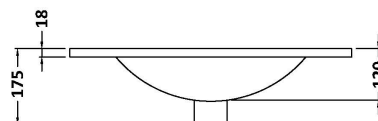

Sales Code: DFF125B

Description: 600 F/S 2-Door Vanity & Basin 2

Packaging Details

Barcode: 5056462677521

Sales Code: FLU125

Description: 600 F/S 2-Door Basin Unit

Product Dimensions

Height (mm):	810
Width (mm):	600
Depth (mm):	383
Nett Weight (kg):	26.2

Packaging Dimensions

Height (mm):	830
Width (mm):	620
Depth (mm):	405
Gross Weight (kg):	26.7

Packaging Data

Box Colour:	Brown Cardboard Box - Printed
Box Qty:	0
Label Size:	0 x 0
Label Colour:	Not Applicable
Label Qty:	0

Outer Box Dimensions (If Applicable)

Height (mm):	
Width (mm):	
Depth (mm):	
Gross Weight (kg):	
Barcode:	5056462654621

Product Details

Country of Origin:	China
Fitting Instruction:	No
CE Certification:	
FSC Certified Materials:	Yes
Colour:	Satin White
Construction Method:	Cam & Wood Dowel
Construction Type:	Rigid
Cabinet Finish:	MFC Painted Gloss
Fascia Finish:	Mdf Painted Gloss
Cabinet Thickness (mm):	16
Fascia Thickness (mm):	18
Drawer Included:	No
Drawer Type:	Not Applicable
No of Shelves:	1
Hinge Type:	95 Degree Soft Close
Hinge Included:	Yes, Supplied
Adjustable Legs:	No, Not Required
Fixings Included:	Yes
Handle Style:	Modern
Waste Shroud:	Not Applicable
Handle Included:	Yes, Supplied
Handle Type:	D-Shape

Sales Code: NVM003

Description: Minimalist Basin 600mm

Product Dimensions

Height (mm):	170
Width (mm):	600
Depth (mm):	390
Nett Weight (kg):	10.76

Packaging Dimensions

Height (mm):	200
Width (mm):	400
Depth (mm):	620
Gross Weight (kg):	10.76