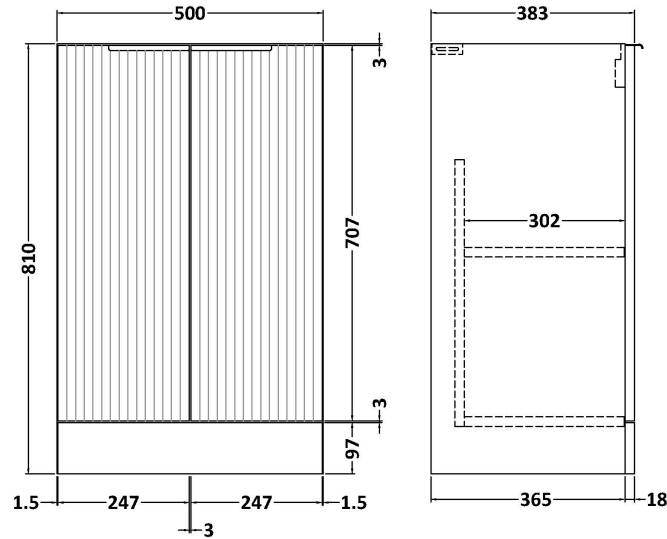

Sales Code: DFF323D

Description: 500 Fs 2-Door Vanity & Basin 3

Packaging Details

Barcode: 5056462677149

Sales Code: FLU323

Description: 500 F/S 2-Door Unit

Product Dimensions

Height (mm):	810
Width (mm):	500
Depth (mm):	383
Nett Weight (kg):	21.5

Packaging Dimensions

Height (mm):	830
Width (mm):	520
Depth (mm):	405
Gross Weight (kg):	22

Packaging Data

Box Colour:	Brown Cardboard Box - Printed
Box Qty:	0
Label Size:	0 x 0
Label Colour:	Not Applicable
Label Qty:	0

Sales Code: NVM032

Description: 500 Thin Edged Basin 1Th

Product Dimensions

Height (mm):	170
Width (mm):	510
Depth (mm):	395
Nett Weight (kg):	9.5

Packaging Dimensions

Height (mm):	190
Width (mm):	530
Depth (mm):	415
Gross Weight (kg):	10

Packaging Data

Box Colour:	Brown Cardboard Box - Printed
Box Qty:	1
Label Size:	100 x 50
Label Colour:	White Label
Label Qty:	2

Outer Box Dimensions (If Applicable)

Height (mm):	
Width (mm):	
Depth (mm):	
Gross Weight (kg):	
Barcode:	5056211853411