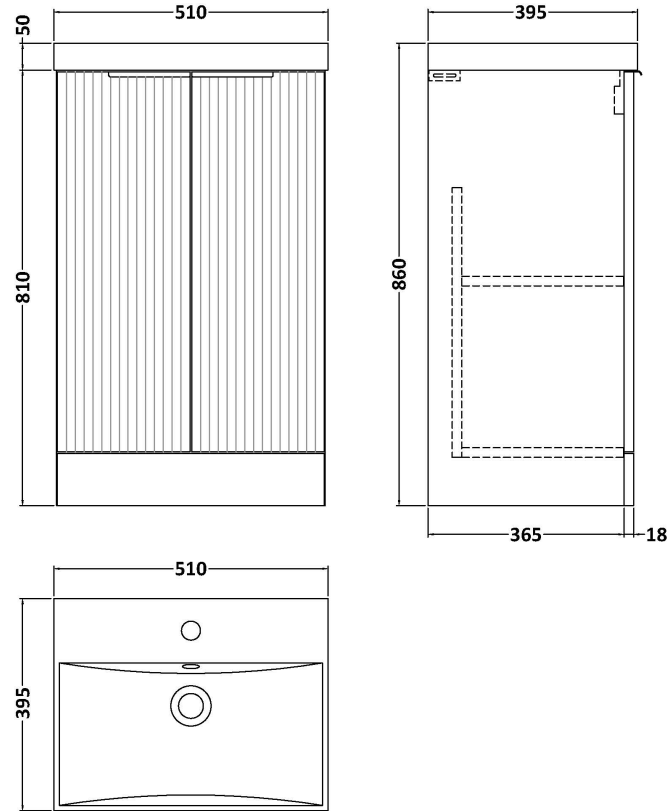

Sales Code: DFF323D

Description: 500 Fs 2-Door Vanity & Basin 3

Packaging Details

Barcode: 5056462677149

Sales Code: FLU323

Description: 500 F/S 2-Door Unit

Product Dimensions

Height (mm):	810
Width (mm):	500
Depth (mm):	383
Nett Weight (kg):	21.5

Packaging Dimensions

Height (mm):	830
Width (mm):	520
Depth (mm):	405
Gross Weight (kg):	22

Packaging Data

Box Colour:	Brown Cardboard Box - Printed
Box Qty:	0
Label Size:	0 x 0
Label Colour:	Not Applicable
Label Qty:	0

Outer Box Dimensions (If Applicable)

Height (mm):	
Width (mm):	
Depth (mm):	
Gross Weight (kg):	
Barcode:	5056462654522

Product Details

Country of Origin:	China
Fitting Instruction:	No
CE Certification:	
FSC Certified Materials:	Yes
Colour:	Satin Blue
Construction Method:	Cam & Wood Dowel
Construction Type:	Rigid
Cabinet Finish:	MFC Painted Gloss
Fascia Finish:	Mdf Painted Gloss
Cabinet Thickness (mm):	16
Fascia Thickness (mm):	18
Drawer Included:	No
Drawer Type:	Not Applicable
No of Shelves:	1
Hinge Type:	95 Degree Soft Close
Hinge Included:	Yes, Supplied
Adjustable Legs:	No, Not Required
Fixings Included:	Yes
Handle Style:	Modern
Waste Shroud:	Not Applicable
Handle Included:	Yes, Supplied
Handle Type:	D-Shape

Sales Code: NVM032

Description: 500 Thin Edged Basin 1Th

Product Dimensions

Height (mm):	170
Width (mm):	510
Depth (mm):	395
Nett Weight (kg):	9.5

Packaging Dimensions

Height (mm):	190
Width (mm):	530
Depth (mm):	415
Gross Weight (kg):	10