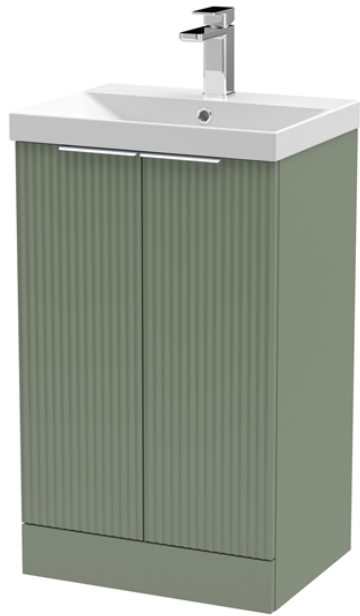

Sales Code: DFF823D

Description: 500 Fs 2-Door Vanity & Basin 3

Packaging Details

Barcode: 5056462677200

Sales Code: FLU823

Description: 500 F/S 2-Door Unit

Product Dimensions

Height (mm):	810
Width (mm):	500
Depth (mm):	383
Nett Weight (kg):	21.5

Packaging Dimensions

Height (mm):	830
Width (mm):	520
Depth (mm):	405
Gross Weight (kg):	22

Packaging Data

Box Colour:	Brown Cardboard Box - Printed
Box Qty:	0
Label Size:	0 x 0
Label Colour:	Not Applicable
Label Qty:	0

Outer Box Dimensions (If Applicable)

Height (mm):	
Width (mm):	
Depth (mm):	
Gross Weight (kg):	
Barcode:	5056462654539

Product Details

Country of Origin:	China
Fitting Instruction:	No
CE Certification:	
FSC Certified Materials:	Yes
Colour:	Satin Green
Construction Method:	Cam & Wood Dowel
Construction Type:	Rigid
Cabinet Finish:	MFC Painted Gloss
Fascia Finish:	Mdf Painted Gloss
Cabinet Thickness (mm):	16
Fascia Thickness (mm):	18
Drawer Included:	No
Drawer Type:	Not Applicable
No of Shelves:	1
Hinge Type:	95 Degree Soft Close
Hinge Included:	Yes, Supplied
Adjustable Legs:	No, Not Required
Fixings Included:	Yes
Handle Style:	Modern
Waste Shroud:	Not Applicable
Handle Included:	Yes, Supplied
Handle Type:	D-Shape

Sales Code: NVM032

Description: 500 Thin Edged Basin 1Th

Product Dimensions

Height (mm):	170
Width (mm):	510
Depth (mm):	395
Nett Weight (kg):	9.5

Packaging Dimensions

Height (mm):	190
Width (mm):	530
Depth (mm):	415
Gross Weight (kg):	10