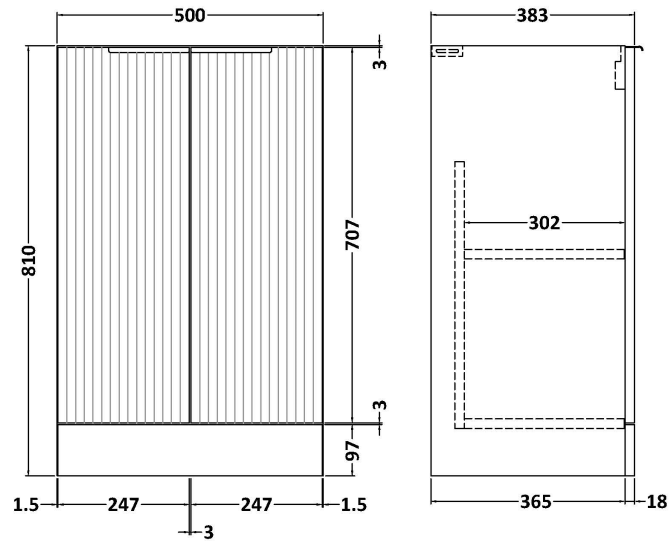

Sales Code: DFF823D

Description: 500 Fs 2-Door Vanity & Basin 3

Packaging Details

Barcode: 5056462677200

Sales Code: FLU823

Description: 500 F/S 2-Door Unit

Product Dimensions

Height (mm):	810
Width (mm):	500
Depth (mm):	383
Nett Weight (kg):	21.5

Packaging Dimensions

Height (mm):	830
Width (mm):	520
Depth (mm):	405
Gross Weight (kg):	22

Packaging Data

Box Colour:	Brown Cardboard Box - Printed
Box Qty:	0
Label Size:	0 x 0
Label Colour:	Not Applicable
Label Qty:	0

Outer Box Dimensions (If Applicable)

Height (mm):	
Width (mm):	
Depth (mm):	
Gross Weight (kg):	
Barcode:	5056462654539

Product Details

Country of Origin:	China
Fitting Instruction:	No
CE Certification:	
FSC Certified Materials:	Yes
Colour:	Satin Green
Construction Method:	Cam & Wood Dowel
Construction Type:	Rigid
Cabinet Finish:	MFC Painted Gloss
Fascia Finish:	Mdf Painted Gloss
Cabinet Thickness (mm):	16
Fascia Thickness (mm):	18
Drawer Included:	No
Drawer Type:	Not Applicable
No of Shelves:	1
Hinge Type:	95 Degree Soft Close
Hinge Included:	Yes, Supplied
Adjustable Legs:	No, Not Required
Fixings Included:	Yes
Handle Style:	Modern
Waste Shroud:	Not Applicable
Handle Included:	Yes, Supplied
Handle Type:	D-Shape

Sales Code: NVM032

Description: 500 Thin Edged Basin 1Th

Product Dimensions

Height (mm):	170
Width (mm):	510
Depth (mm):	395
Nett Weight (kg):	9.5

Packaging Dimensions

Height (mm):	190
Width (mm):	530
Depth (mm):	415
Gross Weight (kg):	10