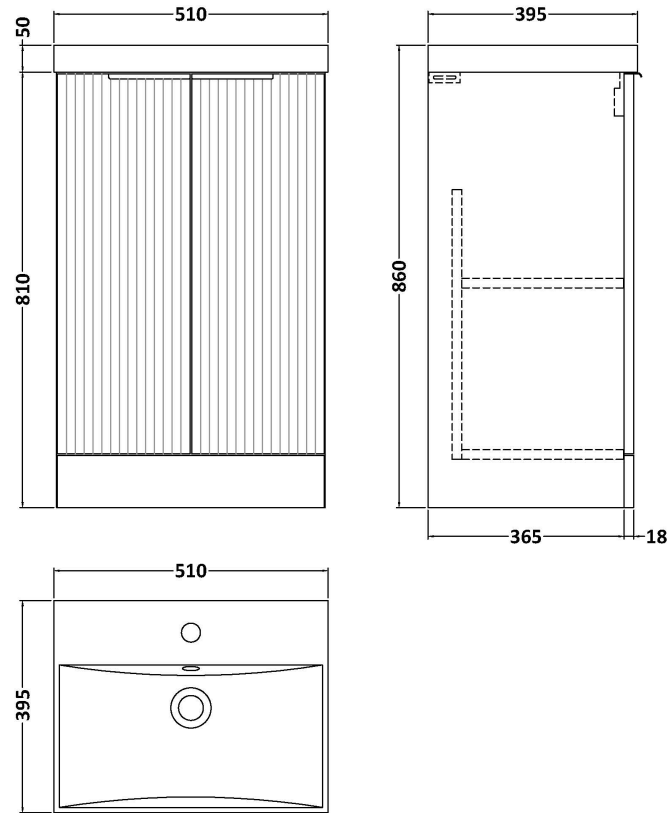

Sales Code: DFF823D

Description: 500 Fs 2-Door Vanity & Basin 3

Packaging Details

Barcode: 5056462677200

Sales Code: FLU823

Description: 500 F/S 2-Door Unit

Product Dimensions

Height (mm):	810
Width (mm):	500
Depth (mm):	383
Nett Weight (kg):	21.5

Packaging Dimensions

Height (mm):	830
Width (mm):	520
Depth (mm):	405
Gross Weight (kg):	22

Packaging Data

Box Colour:	Brown Cardboard Box - Printed
Box Qty:	0
Label Size:	0 x 0
Label Colour:	Not Applicable
Label Qty:	0

Outer Box Dimensions (If Applicable)

Height (mm):	
Width (mm):	
Depth (mm):	
Gross Weight (kg):	
Barcode:	5056462654539

Product Details

Country of Origin:	China
Fitting Instruction:	No
CE Certification:	
FSC Certified Materials:	Yes
Colour:	Satin Green
Construction Method:	Cam & Wood Dowel
Construction Type:	Rigid
Cabinet Finish:	MFC Painted Gloss
Fascia Finish:	Mdf Painted Gloss
Cabinet Thickness (mm):	16
Fascia Thickness (mm):	18
Drawer Included:	No
Drawer Type:	Not Applicable
No of Shelves:	1
Hinge Type:	95 Degree Soft Close
Hinge Included:	Yes, Supplied
Adjustable Legs:	No, Not Required
Fixings Included:	Yes
Handle Style:	Modern
Waste Shroud:	Not Applicable
Handle Included:	Yes, Supplied
Handle Type:	D-Shape

Sales Code: NVM032

Description: 500 Thin Edged Basin 1Th

Product Dimensions

Height (mm):	170
Width (mm):	510
Depth (mm):	395
Nett Weight (kg):	9.5

Packaging Dimensions

Height (mm):	190
Width (mm):	530
Depth (mm):	415
Gross Weight (kg):	10