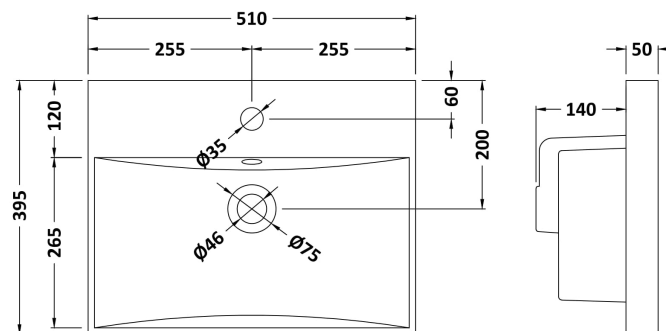

Packaging Dimensions

Height (mm):	830
Width (mm):	520
Depth (mm):	405
Gross Weight (kg):	22

Packaging Data

Box Colour:	Brown Cardboard Box - Printed
Box Qty:	0
Label Size:	0 x 0
Label Colour:	Not Applicable
Label Qty:	0

Outer Box Dimensions (If Applicable)

Height (mm):	
Width (mm):	
Depth (mm):	
Gross Weight (kg):	
Barcode:	5056462654539

Product Details

Country of Origin:	China
Fitting Instruction:	No
CE Certification:	
FSC Certified Materials:	Yes
Colour:	Satin Green
Construction Method:	Cam & Wood Dowel
Construction Type:	Rigid
Cabinet Finish:	MFC Painted Gloss
Fascia Finish:	Mdf Painted Gloss
Cabinet Thickness (mm):	16
Fascia Thickness (mm):	18
Drawer Included:	No
Drawer Type:	Not Applicable
No of Shelves:	1
Hinge Type:	95 Degree Soft Close
Hinge Included:	Yes, Supplied
Adjustable Legs:	No, Not Required
Fixings Included:	Yes
Handle Style:	Modern
Waste Shroud:	Not Applicable
Handle Included:	Yes, Supplied
Handle Type:	D-Shape

Sales Code: NVM032

Description: 500 Thin Edged Basin 1Th

Product Dimensions

Height (mm):	170
Width (mm):	510
Depth (mm):	395
Nett Weight (kg):	9.5

Packaging Dimensions

Height (mm):	190
Width (mm):	530
Depth (mm):	415
Gross Weight (kg):	10

Packaging Data

Box Colour:	Brown Cardboard Box - Printed
Box Qty:	1
Label Size:	100 x 50
Label Colour:	White Label
Label Qty:	2

Outer Box Dimensions (If Applicable)

Height (mm):	
Width (mm):	
Depth (mm):	
Gross Weight (kg):	
Barcode:	5056211853411