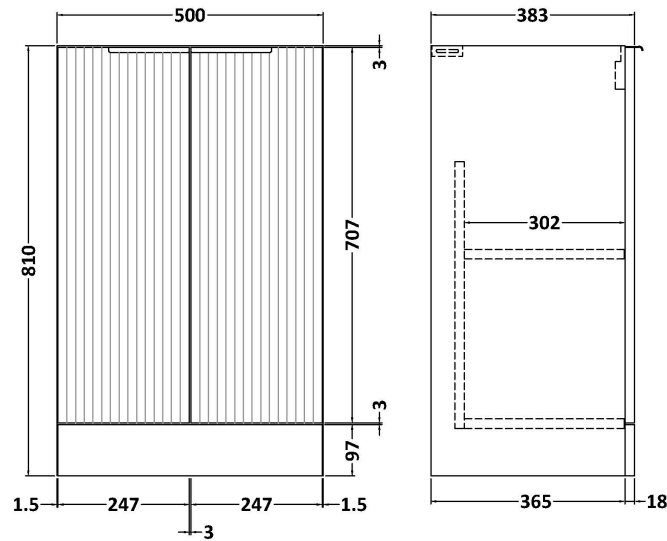

### Product Dimensions

Height (mm):	810
Width (mm):	500
Depth (mm):	383
Nett Weight (kg):	21.5

### Packaging Dimensions

Height (mm):	830
Width (mm):	520
Depth (mm):	405
Gross Weight (kg):	22

### Product Dimensions

Height (mm):	170
Width (mm):	510
Depth (mm):	395
Nett Weight (kg):	9.5

### Packaging Dimensions

Height (mm):	190
Width (mm):	530
Depth (mm):	415
Gross Weight (kg):	10