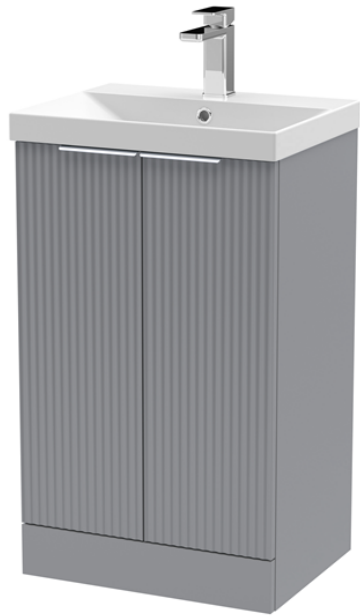

Sales Code: DFF223D

Description: 500 Fs 2-Door Vanity & Basin 3

### Packaging Details

Barcode: 5056462677118

Sales Code: FLU223

Description: 500 F/S 2-Door Unit

### Product Dimensions

Height (mm):	810
Width (mm):	500
Depth (mm):	383
Nett Weight (kg):	21.5

### Packaging Dimensions

Height (mm):	830
Width (mm):	520
Depth (mm):	405
Gross Weight (kg):	22