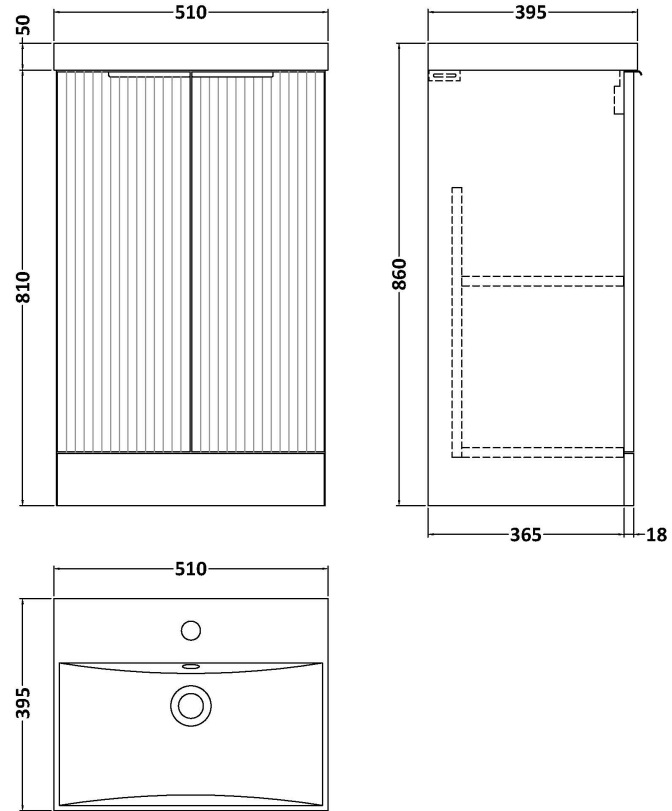

Sales Code: DFF223D

Description: 500 Fs 2-Door Vanity & Basin 3

Packaging Details

Barcode: 5056462677118