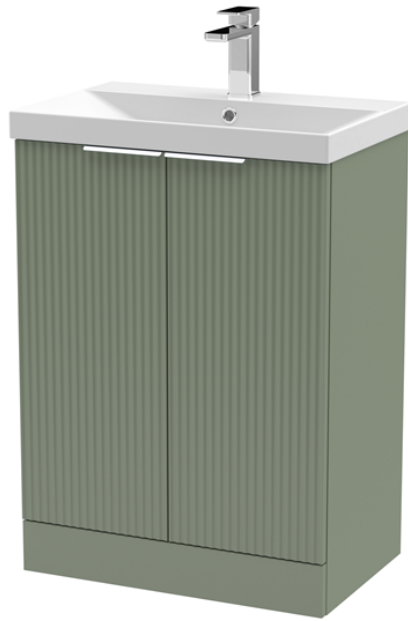

Sales Code: DFF825D

Description: 600 F/S 2-Door Vanity & Basin 3

Packaging Details

Barcode: 5056462677651

Sales Code: FLU825

Description: 600 F/S 2-Door Basin Unit

Product Dimensions

Height (mm):	810
Width (mm):	600
Depth (mm):	383
Nett Weight (kg):	26.2

Packaging Dimensions

Height (mm):	830
Width (mm):	620
Depth (mm):	405
Gross Weight (kg):	26.7

Packaging Data

Box Colour:	Brown Cardboard Box - Printed
Box Qty:	0
Label Size:	0 x 0
Label Colour:	Not Applicable
Label Qty:	0

Outer Box Dimensions (If Applicable)

Height (mm):	
Width (mm):	
Depth (mm):	
Gross Weight (kg):	
Barcode:	5056462654652

Product Details

Country of Origin:	China
Fitting Instruction:	No
CE Certification:	
FSC Certified Materials:	Yes
Colour:	Satin Green
Construction Method:	Cam & Wood Dowel
Construction Type:	Rigid
Cabinet Finish:	MFC Painted Gloss
Fascia Finish:	Mdf Painted Gloss
Cabinet Thickness (mm):	16
Fascia Thickness (mm):	18
Drawer Included:	No
Drawer Type:	Not Applicable
No of Shelves:	1
Hinge Type:	95 Degree Soft Close
Hinge Included:	Yes, Supplied
Adjustable Legs:	No, Not Required
Fixings Included:	Yes
Handle Style:	Modern
Waste Shroud:	Not Applicable
Handle Included:	Yes, Supplied
Handle Type:	D-Shape

Sales Code: NVM033

Description: 600 Thin Edged Basin 1Th

Product Dimensions

Height (mm):	170
Width (mm):	610
Depth (mm):	395
Nett Weight (kg):	11

Packaging Dimensions

Height (mm):	190
Width (mm):	630
Depth (mm):	415
Gross Weight (kg):	11.5