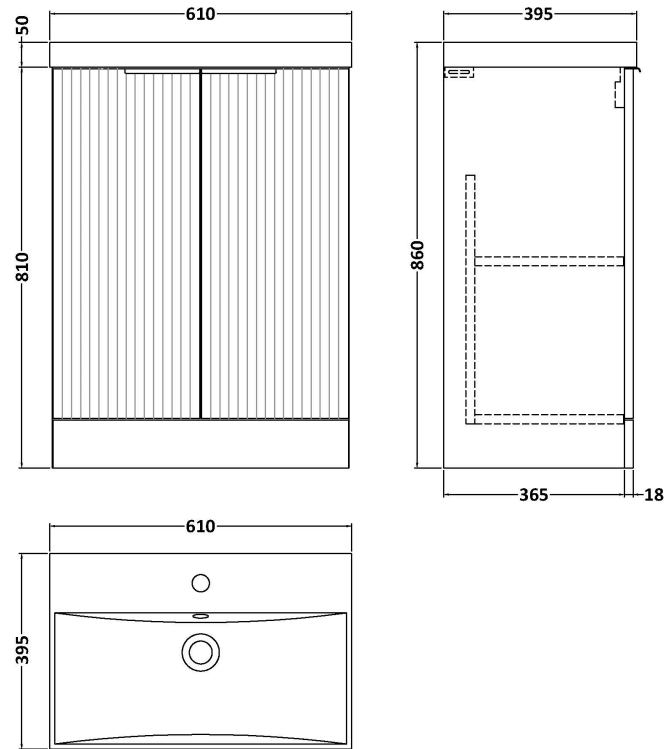

Sales Code: DFF825D

Description: 600 F/S 2-Door Vanity & Basin 3

Packaging Details

Barcode: 5056462677651

Sales Code: FLU825

Description: 600 F/S 2-Door Basin Unit

Product Dimensions

Height (mm):	810
Width (mm):	600
Depth (mm):	383
Nett Weight (kg):	26.2

Packaging Dimensions

Height (mm):	830
Width (mm):	620
Depth (mm):	405
Gross Weight (kg):	26.7

Packaging Data

Box Colour:	Brown Cardboard Box - Printed
Box Qty:	0
Label Size:	0 x 0
Label Colour:	Not Applicable
Label Qty:	0

Sales Code: NVM033

Description: 600 Thin Edged Basin 1Th

Product Dimensions

Height (mm):	170
Width (mm):	610
Depth (mm):	395
Nett Weight (kg):	11

Packaging Dimensions

Height (mm):	190
Width (mm):	630
Depth (mm):	415
Gross Weight (kg):	11.5

Packaging Data

Box Colour:	Brown Cardboard Box - Printed
Box Qty:	1
Label Size:	100 x 50
Label Colour:	White Label
Label Qty:	2

Outer Box Dimensions (If Applicable)

Height (mm):	
Width (mm):	
Depth (mm):	
Gross Weight (kg):	
Barcode:	5056211853428