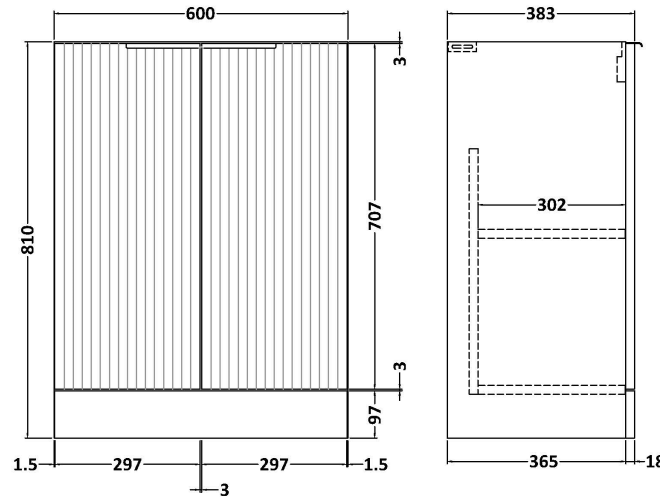

Sales Code: DFF825D

Description: 600 F/S 2-Door Vanity & Basin 3

Packaging Details

Barcode: 5056462677651

Sales Code: FLU825

Description: 600 F/S 2-Door Basin Unit

Product Dimensions

Height (mm):	810
Width (mm):	600
Depth (mm):	383
Nett Weight (kg):	26.2

Packaging Dimensions

Height (mm):	830
Width (mm):	620
Depth (mm):	405
Gross Weight (kg):	26.7

Packaging Data

Box Colour:	Brown Cardboard Box - Printed
Box Qty:	0
Label Size:	0 x 0
Label Colour:	Not Applicable
Label Qty:	0

Sales Code: NVM033

Description: 600 Thin Edged Basin 1Th

Product Dimensions

Height (mm):	170
Width (mm):	610
Depth (mm):	395
Nett Weight (kg):	11

Packaging Dimensions

Height (mm):	190
Width (mm):	630
Depth (mm):	415
Gross Weight (kg):	11.5

Packaging Data

Box Colour:	Brown Cardboard Box - Printed
Box Qty:	1
Label Size:	100 x 50
Label Colour:	White Label
Label Qty:	2

Outer Box Dimensions (If Applicable)

Height (mm):	
Width (mm):	
Depth (mm):	
Gross Weight (kg):	
Barcode:	5056211853428