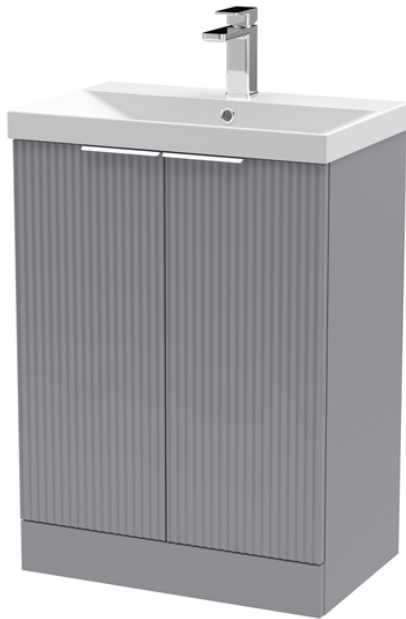

Sales Code: DFF225D

Description: 600 F/S 2-Door Vanity & Basin 3

### Packaging Details

Barcode: 5056462677569

Sales Code: FLU225

Description: 600 F/S 2-Door Basin Unit

### Product Dimensions

Height (mm):	810
Width (mm):	600
Depth (mm):	383
Nett Weight (kg):	26.2