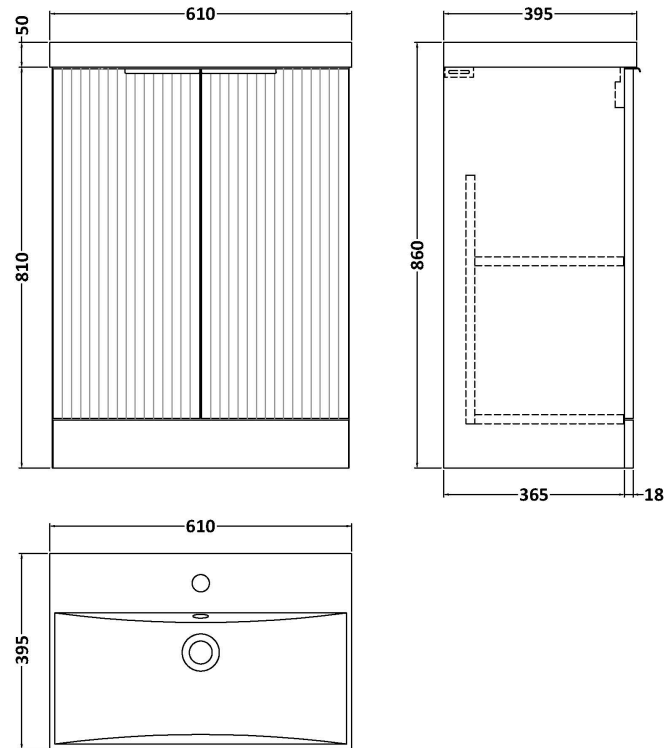

Sales Code: DFF225D

Description: 600 F/S 2-Door Vanity & Basin 3

Packaging Details

Barcode: 5056462677569