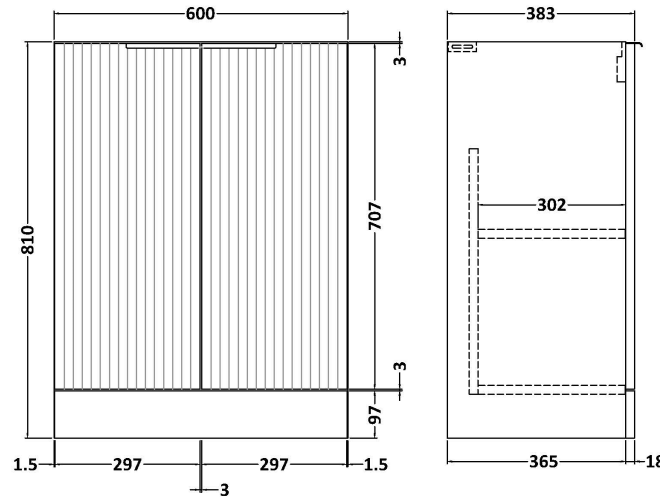

### Product Dimensions

Height (mm):	810
Width (mm):	600
Depth (mm):	383
Nett Weight (kg):	26.2

### Packaging Dimensions

Height (mm):	830
Width (mm):	620
Depth (mm):	405
Gross Weight (kg):	26.7

### Product Dimensions

Height (mm):	170
Width (mm):	610
Depth (mm):	395
Nett Weight (kg):	11

### Packaging Dimensions

Height (mm):	190
Width (mm):	630
Depth (mm):	415
Gross Weight (kg):	11.5