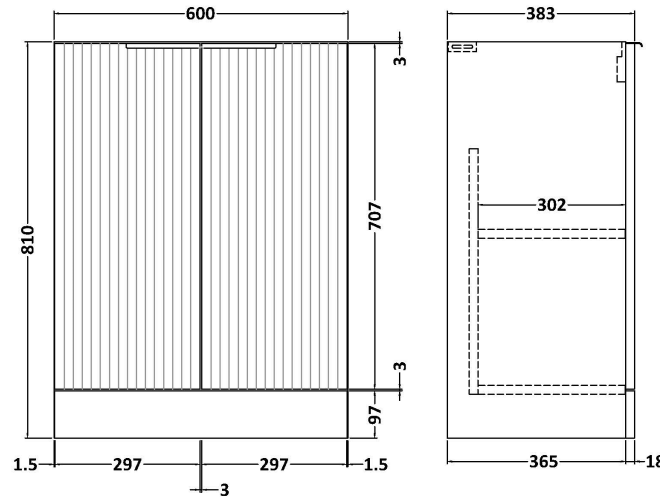

Sales Code: DFF125D

Description: 600 F/S 2-Door Vanity & Basin 3

Packaging Details

Barcode: 5056462677538

Sales Code: FLU125

Description: 600 F/S 2-Door Basin Unit

Product Dimensions

Height (mm):	810
Width (mm):	600
Depth (mm):	383
Nett Weight (kg):	26.2

Packaging Dimensions

Height (mm):	830
Width (mm):	620
Depth (mm):	405
Gross Weight (kg):	26.7

Packaging Data

Box Colour:	Brown Cardboard Box - Printed
Box Qty:	0
Label Size:	0 x 0
Label Colour:	Not Applicable
Label Qty:	0

Outer Box Dimensions (If Applicable)

Height (mm):	
Width (mm):	
Depth (mm):	
Gross Weight (kg):	
Barcode:	5056462654621

Product Details

Country of Origin:	China
Fitting Instruction:	No
CE Certification:	
FSC Certified Materials:	Yes
Colour:	Satin White
Construction Method:	Cam & Wood Dowel
Construction Type:	Rigid
Cabinet Finish:	MFC Painted Gloss
Fascia Finish:	Mdf Painted Gloss
Cabinet Thickness (mm):	16
Fascia Thickness (mm):	18
Drawer Included:	No
Drawer Type:	Not Applicable
No of Shelves:	1
Hinge Type:	95 Degree Soft Close
Hinge Included:	Yes, Supplied
Adjustable Legs:	No, Not Required
Fixings Included:	Yes
Handle Style:	Modern
Waste Shroud:	Not Applicable
Handle Included:	Yes, Supplied
Handle Type:	D-Shape

Sales Code: NVM033

Description: 600 Thin Edged Basin 1Th

Product Dimensions

Height (mm):	170
Width (mm):	610
Depth (mm):	395
Nett Weight (kg):	11

Packaging Dimensions

Height (mm):	190
Width (mm):	630
Depth (mm):	415
Gross Weight (kg):	11.5