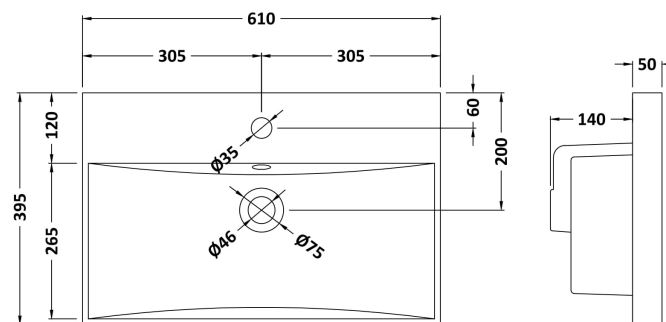

Packaging Dimensions

Height (mm):	830
Width (mm):	620
Depth (mm):	405
Gross Weight (kg):	26.7

Packaging Data

Box Colour:	Brown Cardboard Box - Printed
Box Qty:	0
Label Size:	0 x 0
Label Colour:	Not Applicable
Label Qty:	0

Outer Box Dimensions (If Applicable)

Height (mm):	
Width (mm):	
Depth (mm):	
Gross Weight (kg):	
Barcode:	5056462654621

Product Details

Country of Origin:	China
Fitting Instruction:	No
CE Certification:	
FSC Certified Materials:	Yes
Colour:	Satin White
Construction Method:	Cam & Wood Dowel
Construction Type:	Rigid
Cabinet Finish:	MFC Painted Gloss
Fascia Finish:	Mdf Painted Gloss
Cabinet Thickness (mm):	16
Fascia Thickness (mm):	18
Drawer Included:	No
Drawer Type:	Not Applicable
No of Shelves:	1
Hinge Type:	95 Degree Soft Close
Hinge Included:	Yes, Supplied
Adjustable Legs:	No, Not Required
Fixings Included:	Yes
Handle Style:	Modern
Waste Shroud:	Not Applicable
Handle Included:	Yes, Supplied
Handle Type:	D-Shape

Sales Code: NVM033

Description: 600 Thin Edged Basin 1Th

Product Dimensions

Height (mm):	170
Width (mm):	610
Depth (mm):	395
Nett Weight (kg):	11

Packaging Dimensions

Height (mm):	190
Width (mm):	630
Depth (mm):	415
Gross Weight (kg):	11.5

Packaging Data

Box Colour:	Brown Cardboard Box - Printed
Box Qty:	1
Label Size:	100 x 50
Label Colour:	White Label
Label Qty:	2

Outer Box Dimensions (If Applicable)

Height (mm):	
Width (mm):	
Depth (mm):	
Gross Weight (kg):	
Barcode:	5056211853428