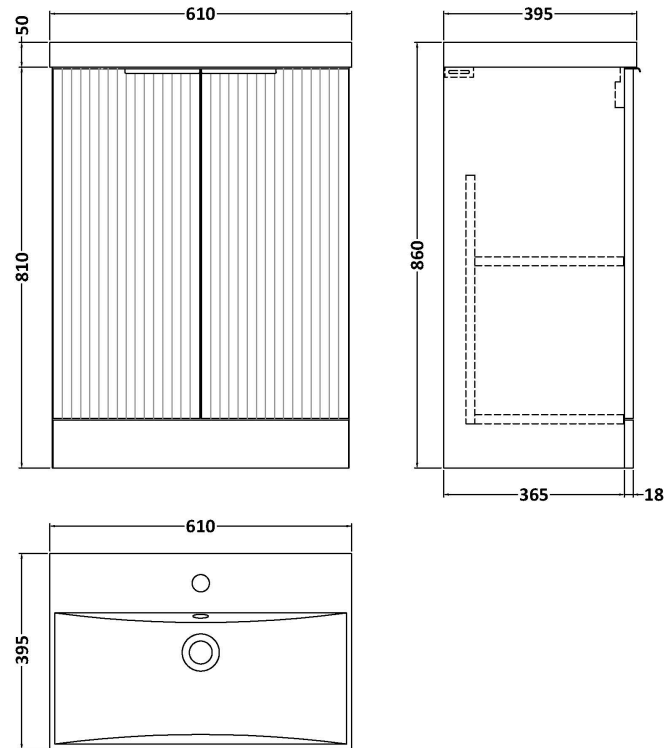

Sales Code: DFF125D

Description: 600 F/S 2-Door Vanity & Basin 3

Packaging Details

Barcode: 5056462677538

Sales Code: FLU125

Description: 600 F/S 2-Door Basin Unit

Product Dimensions

Height (mm):	810
Width (mm):	600
Depth (mm):	383
Nett Weight (kg):	26.2

Packaging Dimensions

Height (mm):	830
Width (mm):	620
Depth (mm):	405
Gross Weight (kg):	26.7

Packaging Data

Box Colour:	Brown Cardboard Box - Printed
Box Qty:	0
Label Size:	0 x 0
Label Colour:	Not Applicable
Label Qty:	0

Outer Box Dimensions (If Applicable)

Height (mm):	
Width (mm):	
Depth (mm):	
Gross Weight (kg):	
Barcode:	5056462654621

Product Details

Country of Origin:	China
Fitting Instruction:	No
CE Certification:	
FSC Certified Materials:	Yes
Colour:	Satin White
Construction Method:	Cam & Wood Dowel
Construction Type:	Rigid
Cabinet Finish:	MFC Painted Gloss
Fascia Finish:	Mdf Painted Gloss
Cabinet Thickness (mm):	16
Fascia Thickness (mm):	18
Drawer Included:	No
Drawer Type:	Not Applicable
No of Shelves:	1
Hinge Type:	95 Degree Soft Close
Hinge Included:	Yes, Supplied
Adjustable Legs:	No, Not Required
Fixings Included:	Yes
Handle Style:	Modern
Waste Shroud:	Not Applicable
Handle Included:	Yes, Supplied
Handle Type:	D-Shape

Sales Code: NVM033

Description: 600 Thin Edged Basin 1Th

Product Dimensions

Height (mm):	170
Width (mm):	610
Depth (mm):	395
Nett Weight (kg):	11

Packaging Dimensions

Height (mm):	190
Width (mm):	630
Depth (mm):	415
Gross Weight (kg):	11.5