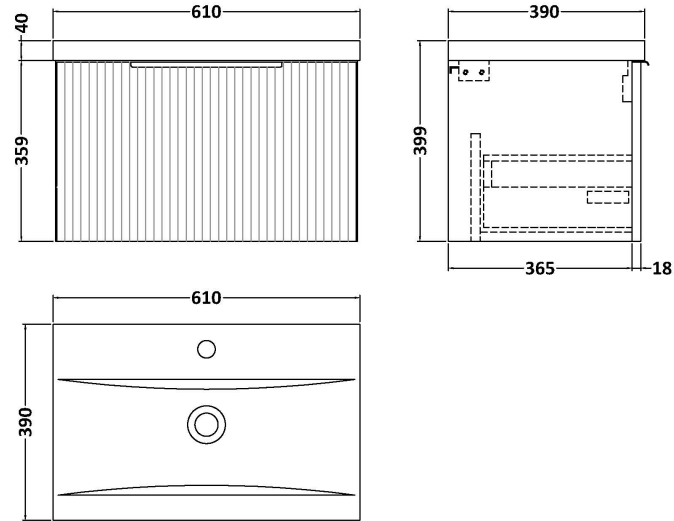

Sales Code: DFF1494A

Description: 600 W/H Single Drawer Vanity & Basin 1

Packaging Details

Barcode: 5056462677873

Sales Code: FLU1494

Description: 600 W/H Single Drawer Unit

Product Dimensions

Height (mm):	359
Width (mm):	600
Depth (mm):	383
Nett Weight (kg):	13

Packaging Dimensions

Height (mm):	380
Width (mm):	620
Depth (mm):	405
Gross Weight (kg):	13.5

Packaging Data

Box Colour:	Brown Cardboard Box - Printed
Box Qty:	0
Label Size:	0 x 0
Label Colour:	Not Applicable
Label Qty:	0

Outer Box Dimensions (If Applicable)

Height (mm):	
Width (mm):	
Depth (mm):	
Gross Weight (kg):	
Barcode:	5056462661049

Product Details

Country of Origin:	China
Fitting Instruction:	No
CE Certification:	
FSC Certified Materials:	Yes
Colour:	Satin Anthracite
Construction Method:	Cam & Wood Dowel
Construction Type:	Rigid
Cabinet Finish:	MFC Painted Gloss
Fascia Finish:	Mdf Painted Gloss
Cabinet Thickness (mm):	16
Fascia Thickness (mm):	18
Drawer Included:	Yes
Drawer Type:	80mm High Metal S/C Inc Galler
No of Shelves:	0
Hinge Type:	Not Applicable
Hinge Included:	No
Adjustable Legs:	No, Not Required
Fixings Included:	Yes
Handle Style:	Modern
Waste Shroud:	Yes
Handle Included:	Yes, Supplied
Handle Type:	D-Shape

Sales Code: NVM013

Description: 600 Mid-Edged Basin 1 Th

Product Dimensions

Height (mm):	180
Width (mm):	610
Depth (mm):	390
Nett Weight (kg):	11

Packaging Dimensions

Height (mm):	200
Width (mm):	410
Depth (mm):	630
Gross Weight (kg):	11