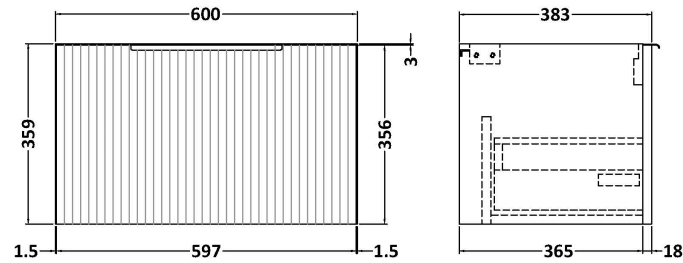

Sales Code: DFF1494A

Description: 600 W/H Single Drawer Vanity & Basin 1

Packaging Details

Barcode: 5056462677873

Sales Code: FLU1494

Description: 600 W/H Single Drawer Unit

Product Dimensions

Height (mm):	359
Width (mm):	600
Depth (mm):	383
Nett Weight (kg):	13

Packaging Dimensions

Height (mm):	380
Width (mm):	620
Depth (mm):	405
Gross Weight (kg):	13.5

Packaging Data

Box Colour:	Brown Cardboard Box - Printed
Box Qty:	0
Label Size:	0 x 0
Label Colour:	Not Applicable
Label Qty:	0

Sales Code: NVM013

Description: 600 Mid-Edged Basin 1 Th

Product Dimensions

Height (mm):	180
Width (mm):	610
Depth (mm):	390
Nett Weight (kg):	11

Packaging Dimensions

Height (mm):	200
Width (mm):	410
Depth (mm):	630
Gross Weight (kg):	11

Packaging Data

Box Colour:	Brown Cardboard Box - Printed
Box Qty:	1
Label Size:	100 x 50
Label Colour:	White Label
Label Qty:	2

Outer Box Dimensions (If Applicable)

Height (mm):	
Width (mm):	
Depth (mm):	
Gross Weight (kg):	
Barcode:	5055369043415