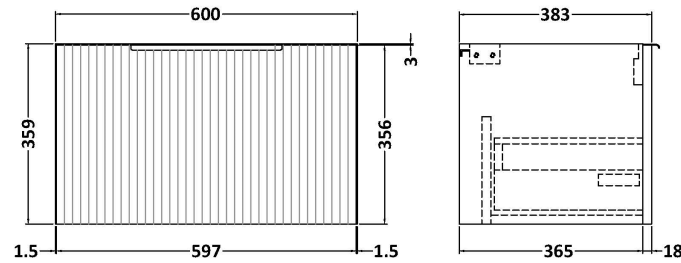

Sales Code: DFF394A

Description: 600 W/H Single Drawer Vanity & Basin 1

Packaging Details

Barcode: 5056462677804

Sales Code: FLU394

Description: 600 W/H Single Drawer Unit

Product Dimensions

Height (mm):	359
Width (mm):	600
Depth (mm):	383
Nett Weight (kg):	13

Packaging Dimensions

Height (mm):	380
Width (mm):	620
Depth (mm):	405
Gross Weight (kg):	13.5

Packaging Data

Box Colour:	Brown Cardboard Box - Printed
Box Qty:	0
Label Size:	0 x 0
Label Colour:	Not Applicable
Label Qty:	0

Sales Code: NVM013

Description: 600 Mid-Edged Basin 1 Th

Product Dimensions

Height (mm):	180
Width (mm):	610
Depth (mm):	390
Nett Weight (kg):	11

Packaging Dimensions

Height (mm):	200
Width (mm):	410
Depth (mm):	630
Gross Weight (kg):	11

Packaging Data

Box Colour:	Brown Cardboard Box - Printed
Box Qty:	1
Label Size:	100 x 50
Label Colour:	White Label
Label Qty:	2

Outer Box Dimensions (If Applicable)

Height (mm):	
Width (mm):	
Depth (mm):	
Gross Weight (kg):	
Barcode:	5055369043415