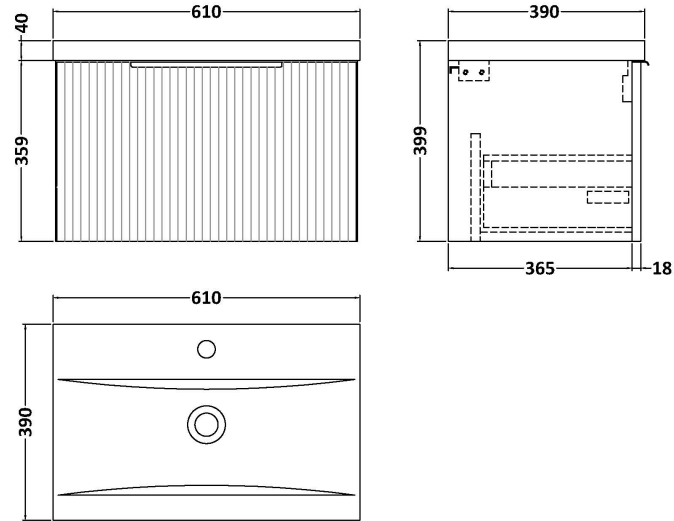

Sales Code: DFF394A

Description: 600 W/H Single Drawer Vanity & Basin 1

Packaging Details

Barcode: 5056462677804

Sales Code: FLU394

Description: 600 W/H Single Drawer Unit

Product Dimensions

Height (mm):	359
Width (mm):	600
Depth (mm):	383
Nett Weight (kg):	13

Packaging Dimensions

Height (mm):	380
Width (mm):	620
Depth (mm):	405
Gross Weight (kg):	13.5

Packaging Data

Box Colour:	Brown Cardboard Box - Printed
Box Qty:	0
Label Size:	0 x 0
Label Colour:	Not Applicable
Label Qty:	0

Outer Box Dimensions (If Applicable)

Height (mm):	
Width (mm):	
Depth (mm):	
Gross Weight (kg):	
Barcode:	5056462654683

Product Details

Country of Origin:	China
Fitting Instruction:	No
CE Certification:	
FSC Certified Materials:	Yes
Colour:	Satin Blue
Construction Method:	Cam & Wood Dowel
Construction Type:	Rigid
Cabinet Finish:	MFC Painted Gloss
Fascia Finish:	Mdf Painted Gloss
Cabinet Thickness (mm):	16
Fascia Thickness (mm):	18
Drawer Included:	Yes
Drawer Type:	80mm High Metal S/C Inc Galler
No of Shelves:	0
Hinge Type:	Not Applicable
Hinge Included:	No
Adjustable Legs:	No, Not Required
Fixings Included:	Yes
Handle Style:	Modern
Waste Shroud:	Yes
Handle Included:	Yes, Supplied
Handle Type:	D-Shape

Sales Code: NVM013

Description: 600 Mid-Edged Basin 1 Th

Product Dimensions

Height (mm):	180
Width (mm):	610
Depth (mm):	390
Nett Weight (kg):	11

Packaging Dimensions

Height (mm):	200
Width (mm):	410
Depth (mm):	630
Gross Weight (kg):	11