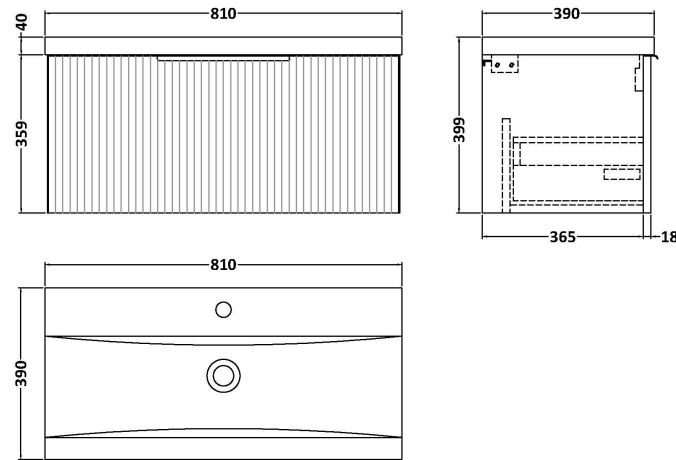

Sales Code: DFF1496A

Description: 800 W/H Single Drawer Vanity & Basin 1

Packaging Details

Barcode: 5056462678573