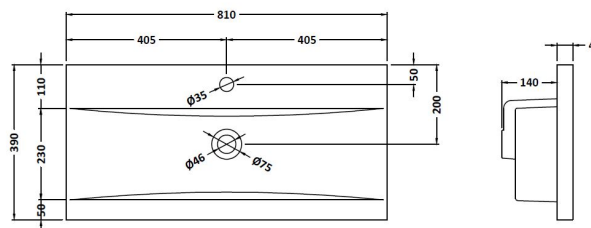

### Product Dimensions

Height (mm):	359
Width (mm):	800
Depth (mm):	383
Nett Weight (kg):	17.5

### Packaging Dimensions

Height (mm):	380
Width (mm):	820
Depth (mm):	405
Gross Weight (kg):	18

### Outer Box Dimensions (If Applicable)

Height (mm):	
Width (mm):	
Depth (mm):	
Gross Weight (kg):	
Barcode:	5056462661063

### Product Dimensions

Height (mm):	180
Width (mm):	810
Depth (mm):	390
Nett Weight (kg):	15