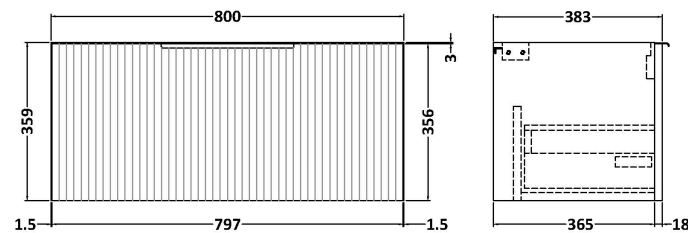

### Product Dimensions

Height (mm):	359
Width (mm):	800
Depth (mm):	383
Nett Weight (kg):	17.5

### Packaging Dimensions

Height (mm):	380
Width (mm):	820
Depth (mm):	405
Gross Weight (kg):	18

### Product Dimensions

Height (mm):	180
Width (mm):	810
Depth (mm):	390
Nett Weight (kg):	15

### Packaging Dimensions

Height (mm):	210
Width (mm):	410
Depth (mm):	830
Gross Weight (kg):	15