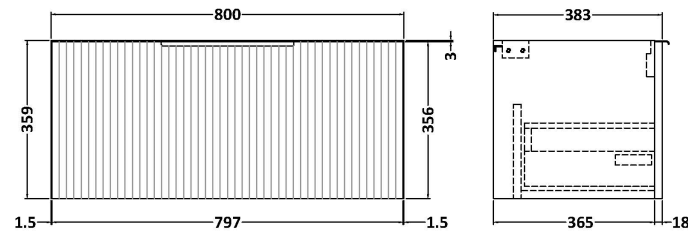

Sales Code: DFF396A

Description: 800 W/H Single Drawer Vanity & Basin 1

Packaging Details

Barcode: 5056462678504

Sales Code: FLU396

Description: 800 W/H Single Drawer Unit

Product Dimensions

Height (mm):	359
Width (mm):	800
Depth (mm):	383
Nett Weight (kg):	17.5

Packaging Dimensions

Height (mm):	380
Width (mm):	820
Depth (mm):	405
Gross Weight (kg):	18

Packaging Data

Box Colour:	Brown Cardboard Box - Printed
Box Qty:	0
Label Size:	0 x 0
Label Colour:	Not Applicable
Label Qty:	0

Sales Code: NVM015

Description: 800 Mid Edged Basin 1 Th

Product Dimensions

Height (mm):	180
Width (mm):	810
Depth (mm):	390
Nett Weight (kg):	15

Packaging Dimensions

Height (mm):	210
Width (mm):	410
Depth (mm):	830
Gross Weight (kg):	15

Packaging Data

Box Colour:	Brown Cardboard Box
Box Qty:	1
Label Size:	100 x 50
Label Colour:	White Label
Label Qty:	2

Outer Box Dimensions (If Applicable)

Height (mm):	
Width (mm):	
Depth (mm):	
Gross Weight (kg):	
Barcode:	5055369043422