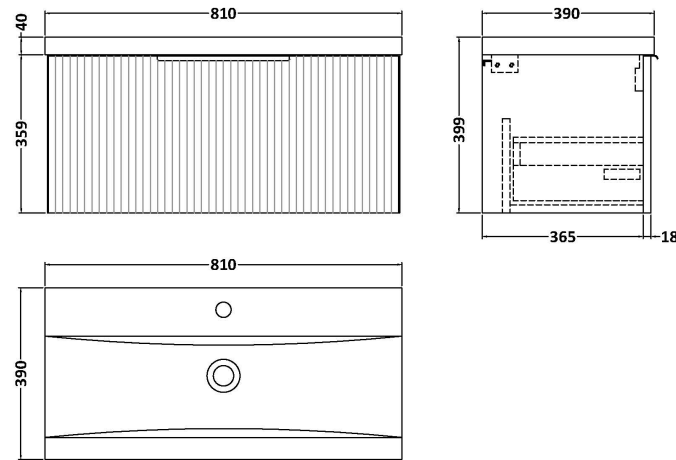

Sales Code: DFF396A

Description: 800 W/H Single Drawer Vanity & Basin 1

Packaging Details

Barcode: 5056462678504

Sales Code: FLU396

Description: 800 W/H Single Drawer Unit

Product Dimensions

Height (mm):	359
Width (mm):	800
Depth (mm):	383
Nett Weight (kg):	17.5

Packaging Dimensions

Height (mm):	380
Width (mm):	820
Depth (mm):	405
Gross Weight (kg):	18

Packaging Data

Box Colour:	Brown Cardboard Box - Printed
Box Qty:	0
Label Size:	0 x 0
Label Colour:	Not Applicable
Label Qty:	0

Outer Box Dimensions (If Applicable)

Height (mm):	
Width (mm):	
Depth (mm):	
Gross Weight (kg):	
Barcode:	5056462654768

Product Details

Country of Origin:	China
Fitting Instruction:	No
CE Certification:	
FSC Certified Materials:	Yes
Colour:	Satin Blue
Construction Method:	Cam & Wood Dowel
Construction Type:	Rigid
Cabinet Finish:	MFC Painted Gloss
Fascia Finish:	Mdf Painted Gloss
Cabinet Thickness (mm):	16
Fascia Thickness (mm):	18
Drawer Included:	Yes
Drawer Type:	80mm High Metal S/C Inc Galler
No of Shelves:	0
Hinge Type:	Not Applicable
Hinge Included:	No
Adjustable Legs:	No, Not Required
Fixings Included:	Yes
Handle Style:	Modern
Waste Shroud:	Yes
Handle Included:	Yes, Supplied
Handle Type:	D-Shape

Sales Code: NVM015

Description: 800 Mid Edged Basin 1 Th

Product Dimensions

Height (mm):	180
Width (mm):	810
Depth (mm):	390
Nett Weight (kg):	15

Packaging Dimensions

Height (mm):	210
Width (mm):	410
Depth (mm):	830
Gross Weight (kg):	15