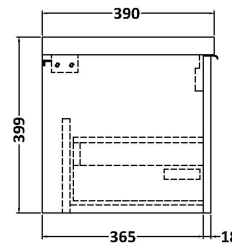

Sales Code: DFF896A

Description: 800 W/H Single Drawer Vanity & Basin 1

Packaging Details

Barcode: 5056462678641

Sales Code: FLU896

Description: 800 W/H Single Drawer Unit

Product Dimensions

Height (mm):	359
Width (mm):	800
Depth (mm):	383
Nett Weight (kg):	17.5

Packaging Dimensions

Height (mm):	380
Width (mm):	820
Depth (mm):	405
Gross Weight (kg):	18

Packaging Data

Box Colour:	Brown Cardboard Box - Printed
Box Qty:	0
Label Size:	0 x 0
Label Colour:	Not Applicable
Label Qty:	0

Outer Box Dimensions (If Applicable)

Height (mm):	
Width (mm):	
Depth (mm):	
Gross Weight (kg):	
Barcode:	5056462654775

Product Details

Country of Origin:	China
Fitting Instruction:	No
CE Certification:	
FSC Certified Materials:	Yes
Colour:	Satin Green
Construction Method:	Cam & Wood Dowel
Construction Type:	Rigid
Cabinet Finish:	MFC Painted Gloss
Fascia Finish:	Mdf Painted Gloss
Cabinet Thickness (mm):	16
Fascia Thickness (mm):	18
Drawer Included:	Yes
Drawer Type:	80mm High Metal S/C Inc Galler
No of Shelves:	0
Hinge Type:	Not Applicable
Hinge Included:	No
Adjustable Legs:	No, Not Required
Fixings Included:	Yes
Handle Style:	Modern
Waste Shroud:	Yes
Handle Included:	Yes, Supplied
Handle Type:	D-Shape

Sales Code: NVM015

Description: 800 Mid Edged Basin 1 Th

Product Dimensions

Height (mm):	180
Width (mm):	810
Depth (mm):	390
Nett Weight (kg):	15

Packaging Dimensions

Height (mm):	210
Width (mm):	410
Depth (mm):	830
Gross Weight (kg):	15