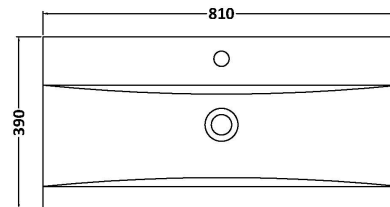

Sales Code: DFF896A

Description: 800 W/H Single Drawer Vanity & Basin 1

Packaging Details

Barcode: 5056462678641

Sales Code: FLU896

Description: 800 W/H Single Drawer Unit

Product Dimensions

Height (mm):	359
Width (mm):	800
Depth (mm):	383
Nett Weight (kg):	17.5

Packaging Dimensions

Height (mm):	380
Width (mm):	820
Depth (mm):	405
Gross Weight (kg):	18

Packaging Data

Box Colour:	Brown Cardboard Box - Printed
Box Qty:	0
Label Size:	0 x 0
Label Colour:	Not Applicable
Label Qty:	0

Outer Box Dimensions (If Applicable)

Height (mm):	
Width (mm):	
Depth (mm):	
Gross Weight (kg):	
Barcode:	5056462654775

Product Details

Country of Origin:	China
Fitting Instruction:	No
CE Certification:	
FSC Certified Materials:	Yes
Colour:	Satin Green
Construction Method:	Cam & Wood Dowel
Construction Type:	Rigid
Cabinet Finish:	MFC Painted Gloss
Fascia Finish:	Mdf Painted Gloss
Cabinet Thickness (mm):	16
Fascia Thickness (mm):	18
Drawer Included:	Yes
Drawer Type:	80mm High Metal S/C Inc Galler
No of Shelves:	0
Hinge Type:	Not Applicable
Hinge Included:	No
Adjustable Legs:	No, Not Required
Fixings Included:	Yes
Handle Style:	Modern
Waste Shroud:	Yes
Handle Included:	Yes, Supplied
Handle Type:	D-Shape

Sales Code: NVM015

Description: 800 Mid Edged Basin 1 Th

Product Dimensions

Height (mm):	180
Width (mm):	810
Depth (mm):	390
Nett Weight (kg):	15

Packaging Dimensions

Height (mm):	210
Width (mm):	410
Depth (mm):	830
Gross Weight (kg):	15