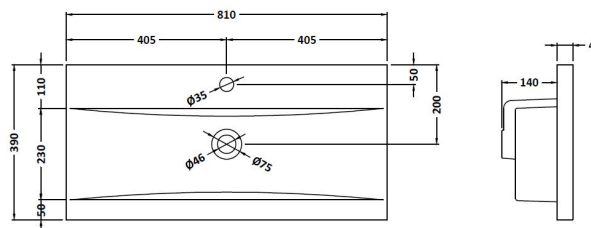

Packaging Dimensions

Height (mm):	380
Width (mm):	820
Depth (mm):	405
Gross Weight (kg):	18

Packaging Data

Box Colour:	Brown Cardboard Box - Printed
Box Qty:	0
Label Size:	0 x 0
Label Colour:	Not Applicable
Label Qty:	0

Outer Box Dimensions (If Applicable)

Height (mm):	
Width (mm):	
Depth (mm):	
Gross Weight (kg):	
Barcode:	5056462654775

Product Details

Country of Origin:	China
Fitting Instruction:	No
CE Certification:	
FSC Certified Materials:	Yes
Colour:	Satin Green
Construction Method:	Cam & Wood Dowel
Construction Type:	Rigid
Cabinet Finish:	MFC Painted Gloss
Fascia Finish:	Mdf Painted Gloss
Cabinet Thickness (mm):	16
Fascia Thickness (mm):	18
Drawer Included:	Yes
Drawer Type:	80mm High Metal S/C Inc Galler
No of Shelves:	0
Hinge Type:	Not Applicable
Hinge Included:	No
Adjustable Legs:	No, Not Required
Fixings Included:	Yes
Handle Style:	Modern
Waste Shroud:	Yes
Handle Included:	Yes, Supplied
Handle Type:	D-Shape

Sales Code: NVM015

Description: 800 Mid Edged Basin 1 Th

Product Dimensions

Height (mm):	180
Width (mm):	810
Depth (mm):	390
Nett Weight (kg):	15

Packaging Dimensions

Height (mm):	210
Width (mm):	410
Depth (mm):	830
Gross Weight (kg):	15

Packaging Data

Box Colour:	Brown Cardboard Box
Box Qty:	1
Label Size:	100 x 50
Label Colour:	White Label
Label Qty:	2

Outer Box Dimensions (If Applicable)

Height (mm):	
Width (mm):	
Depth (mm):	
Gross Weight (kg):	
Barcode:	5055369043422