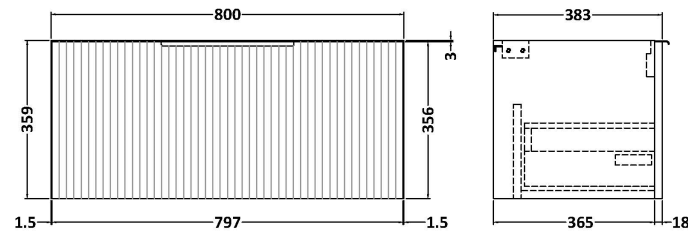

Sales Code: DFF896A

Description: 800 W/H Single Drawer Vanity & Basin 1

Packaging Details

Barcode: 5056462678641

Sales Code: FLU896

Description: 800 W/H Single Drawer Unit

Product Dimensions

Height (mm):	359
Width (mm):	800
Depth (mm):	383
Nett Weight (kg):	17.5

Packaging Dimensions

Height (mm):	380
Width (mm):	820
Depth (mm):	405
Gross Weight (kg):	18

Packaging Data

Box Colour:	Brown Cardboard Box - Printed
Box Qty:	0
Label Size:	0 x 0
Label Colour:	Not Applicable
Label Qty:	0

Sales Code: NVM015

Description: 800 Mid Edged Basin 1 Th

Product Dimensions

Height (mm):	180
Width (mm):	810
Depth (mm):	390
Nett Weight (kg):	15

Packaging Dimensions

Height (mm):	210
Width (mm):	410
Depth (mm):	830
Gross Weight (kg):	15

Packaging Data

Box Colour:	Brown Cardboard Box
Box Qty:	1
Label Size:	100 x 50
Label Colour:	White Label
Label Qty:	2

Outer Box Dimensions (If Applicable)

Height (mm):	
Width (mm):	
Depth (mm):	
Gross Weight (kg):	
Barcode:	5055369043422