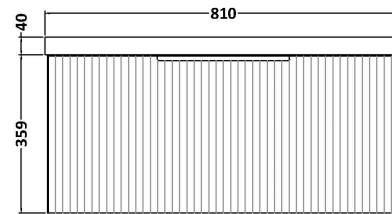

Sales Code: DFF296A

Description: 800 W/H Single Drawer Vanity & Basin 1

Packaging Details

Barcode: 5056462678436

Sales Code: FLU296

Description: 800 W/H Single Drawer Unit

Product Dimensions

Height (mm):	359
Width (mm):	800
Depth (mm):	383
Nett Weight (kg):	17.5

Packaging Dimensions

Height (mm):	380
Width (mm):	820
Depth (mm):	405
Gross Weight (kg):	18

Packaging Data

Box Colour:	Brown Cardboard Box - Printed
Box Qty:	0
Label Size:	0 x 0
Label Colour:	Not Applicable
Label Qty:	0

Sales Code: NVM015

Description: 800 Mid Edged Basin 1 Th

Product Dimensions

Height (mm):	180
Width (mm):	810
Depth (mm):	390
Nett Weight (kg):	15

Packaging Dimensions

Height (mm):	210
Width (mm):	410
Depth (mm):	830
Gross Weight (kg):	15

Packaging Data

Box Colour:	Brown Cardboard Box
Box Qty:	1
Label Size:	100 x 50
Label Colour:	White Label
Label Qty:	2

Outer Box Dimensions (If Applicable)

Height (mm):	
Width (mm):	
Depth (mm):	
Gross Weight (kg):	
Barcode:	5055369043422