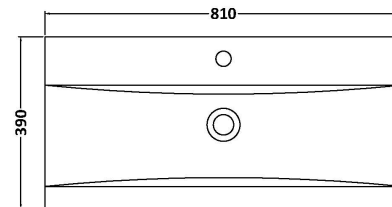

Sales Code: DFF296A

Description: 800 W/H Single Drawer Vanity & Basin 1

Packaging Details

Barcode: 5056462678436

Sales Code: FLU296

Description: 800 W/H Single Drawer Unit

Product Dimensions

Height (mm):	359
Width (mm):	800
Depth (mm):	383
Nett Weight (kg):	17.5

Packaging Dimensions

Height (mm):	380
Width (mm):	820
Depth (mm):	405
Gross Weight (kg):	18

Packaging Data

Box Colour:	Brown Cardboard Box - Printed
Box Qty:	0
Label Size:	0 x 0
Label Colour:	Not Applicable
Label Qty:	0

Outer Box Dimensions (If Applicable)

Height (mm):	
Width (mm):	
Depth (mm):	
Gross Weight (kg):	
Barcode:	5056462654751

Product Details

Country of Origin:	China
Fitting Instruction:	No
CE Certification:	
FSC Certified Materials:	Yes
Colour:	Satin Grey
Construction Method:	Cam & Wood Dowel
Construction Type:	Rigid
Cabinet Finish:	MFC Painted Gloss
Fascia Finish:	Mdf Painted Gloss
Cabinet Thickness (mm):	16
Fascia Thickness (mm):	18
Drawer Included:	Yes
Drawer Type:	80mm High Metal S/C Inc Galler
No of Shelves:	0
Hinge Type:	Not Applicable
Hinge Included:	No
Adjustable Legs:	No, Not Required
Fixings Included:	Yes
Handle Style:	Modern
Waste Shroud:	Yes
Handle Included:	Yes, Supplied
Handle Type:	D-Shape

Sales Code: NVM015

Description: 800 Mid Edged Basin 1 Th

Product Dimensions

Height (mm):	180
Width (mm):	810
Depth (mm):	390
Nett Weight (kg):	15

Packaging Dimensions

Height (mm):	210
Width (mm):	410
Depth (mm):	830
Gross Weight (kg):	15