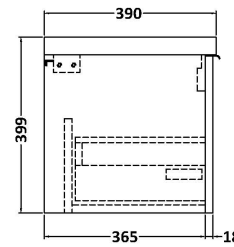

Sales Code: DFF296A

Description: 800 W/H Single Drawer Vanity & Basin 1

Packaging Details

Barcode: 5056462678436

Sales Code: FLU296

Description: 800 W/H Single Drawer Unit

Product Dimensions

Height (mm):	359
Width (mm):	800
Depth (mm):	383
Nett Weight (kg):	17.5

Packaging Dimensions

Height (mm):	380
Width (mm):	820
Depth (mm):	405
Gross Weight (kg):	18

Packaging Data

Box Colour:	Brown Cardboard Box - Printed
Box Qty:	0
Label Size:	0 x 0
Label Colour:	Not Applicable
Label Qty:	0

Outer Box Dimensions (If Applicable)

Height (mm):	
Width (mm):	
Depth (mm):	
Gross Weight (kg):	
Barcode:	5056462654751

Product Details

Country of Origin:	China
Fitting Instruction:	No
CE Certification:	
FSC Certified Materials:	Yes
Colour:	Satin Grey
Construction Method:	Cam & Wood Dowel
Construction Type:	Rigid
Cabinet Finish:	MFC Painted Gloss
Fascia Finish:	Mdf Painted Gloss
Cabinet Thickness (mm):	16
Fascia Thickness (mm):	18
Drawer Included:	Yes
Drawer Type:	80mm High Metal S/C Inc Galler
No of Shelves:	0
Hinge Type:	Not Applicable
Hinge Included:	No
Adjustable Legs:	No, Not Required
Fixings Included:	Yes
Handle Style:	Modern
Waste Shroud:	Yes
Handle Included:	Yes, Supplied
Handle Type:	D-Shape

Sales Code: NVM015

Description: 800 Mid Edged Basin 1 Th

Product Dimensions

Height (mm):	180
Width (mm):	810
Depth (mm):	390
Nett Weight (kg):	15

Packaging Dimensions

Height (mm):	210
Width (mm):	410
Depth (mm):	830
Gross Weight (kg):	15