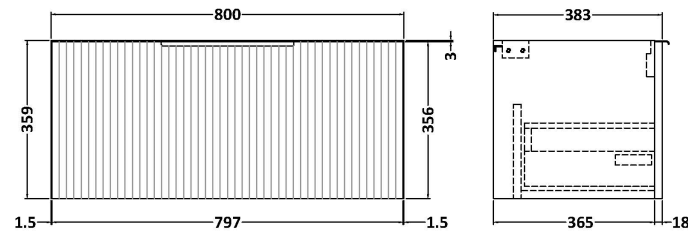

Sales Code: DFF296A

Description: 800 W/H Single Drawer Vanity & Basin 1

Packaging Details

Barcode: 5056462678436

Sales Code: FLU296

Description: 800 W/H Single Drawer Unit

Product Dimensions

Height (mm):	359
Width (mm):	800
Depth (mm):	383
Nett Weight (kg):	17.5

Packaging Dimensions

Height (mm):	380
Width (mm):	820
Depth (mm):	405
Gross Weight (kg):	18

Packaging Data

Box Colour:	Brown Cardboard Box - Printed
Box Qty:	0
Label Size:	0 x 0
Label Colour:	Not Applicable
Label Qty:	0

Sales Code: NVM015

Description: 800 Mid Edged Basin 1 Th

Product Dimensions

Height (mm):	180
Width (mm):	810
Depth (mm):	390
Nett Weight (kg):	15

Packaging Dimensions

Height (mm):	210
Width (mm):	410
Depth (mm):	830
Gross Weight (kg):	15

Packaging Data

Box Colour:	Brown Cardboard Box
Box Qty:	1
Label Size:	100 x 50
Label Colour:	White Label
Label Qty:	2

Outer Box Dimensions (If Applicable)

Height (mm):	
Width (mm):	
Depth (mm):	
Gross Weight (kg):	
Barcode:	5055369043422