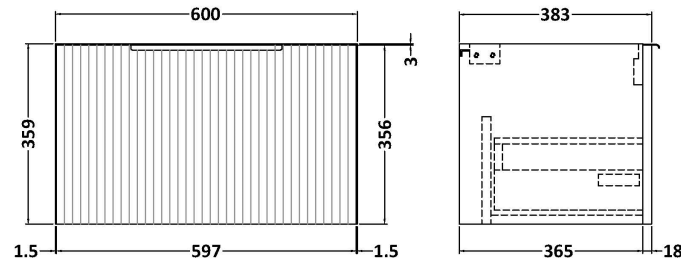

Sales Code: DFF894B

Description: 600 W/H Single Drawer Vanity & Basin 2

Packaging Details

Barcode: 5056462677958

Sales Code: FLU894

Description: 600 W/H Single Drawer Unit

Product Dimensions

Height (mm):	359
Width (mm):	600
Depth (mm):	383
Nett Weight (kg):	13

Packaging Dimensions

Height (mm):	380
Width (mm):	620
Depth (mm):	405
Gross Weight (kg):	13.5

Packaging Data

Box Colour:	Brown Cardboard Box - Printed
Box Qty:	0
Label Size:	0 x 0
Label Colour:	Not Applicable
Label Qty:	0

Sales Code: NVM003

Description: Minimalist Basin 600mm

Product Dimensions

Height (mm):	170
Width (mm):	600
Depth (mm):	390
Nett Weight (kg):	10.76

Packaging Dimensions

Height (mm):	200
Width (mm):	400
Depth (mm):	620
Gross Weight (kg):	10.76

Packaging Data

Box Colour:	Brown Cardboard Box - Printed
Box Qty:	1
Label Size:	100 x 50
Label Colour:	White Label
Label Qty:	2

Outer Box Dimensions (If Applicable)

Height (mm):	
Width (mm):	
Depth (mm):	
Gross Weight (kg):	
Barcode:	5055146194668