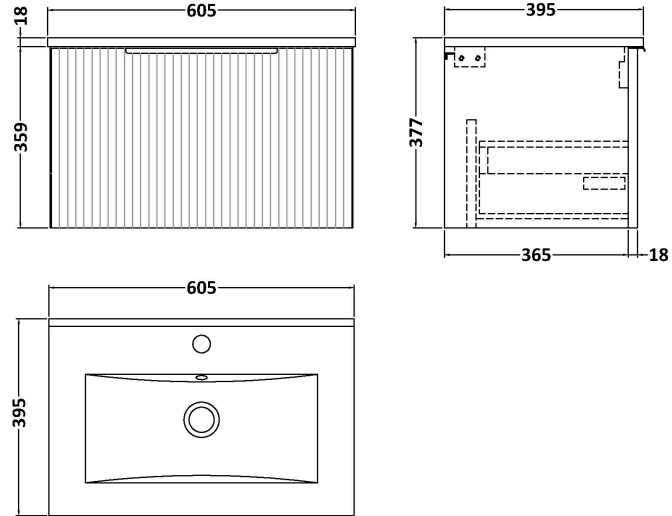

Sales Code: DFF894B

Description: 600 W/H Single Drawer Vanity & Basin 2

Packaging Details

Barcode: 5056462677958

Sales Code: FLU894

Description: 600 W/H Single Drawer Unit

Product Dimensions

Height (mm):	359
Width (mm):	600
Depth (mm):	383
Nett Weight (kg):	13

Packaging Dimensions

Height (mm):	380
Width (mm):	620
Depth (mm):	405
Gross Weight (kg):	13.5

Packaging Data

Box Colour:	Brown Cardboard Box - Printed
Box Qty:	0
Label Size:	0 x 0
Label Colour:	Not Applicable
Label Qty:	0

Outer Box Dimensions (If Applicable)

Height (mm):	
Width (mm):	
Depth (mm):	
Gross Weight (kg):	
Barcode:	5056462654690

Product Details

Country of Origin:	China
Fitting Instruction:	No
CE Certification:	
FSC Certified Materials:	Yes
Colour:	Satin Green
Construction Method:	Cam & Wood Dowel
Construction Type:	Rigid
Cabinet Finish:	MFC Painted Gloss
Fascia Finish:	Mdf Painted Gloss
Cabinet Thickness (mm):	16
Fascia Thickness (mm):	18
Drawer Included:	Yes
Drawer Type:	80mm High Metal S/C Inc Galler
No of Shelves:	0
Hinge Type:	Not Applicable
Hinge Included:	No
Adjustable Legs:	No, Not Required
Fixings Included:	Yes
Handle Style:	Modern
Waste Shroud:	Yes
Handle Included:	Yes, Supplied
Handle Type:	D-Shape

Sales Code: NVM003

Description: Minimalist Basin 600mm

Product Dimensions

Height (mm):	170
Width (mm):	600
Depth (mm):	390
Nett Weight (kg):	10.76

Packaging Dimensions

Height (mm):	200
Width (mm):	400
Depth (mm):	620
Gross Weight (kg):	10.76