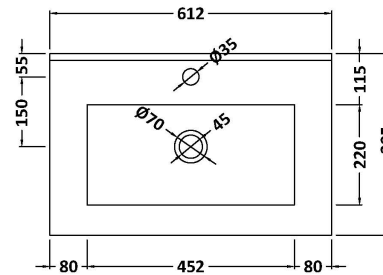

Packaging Dimensions

Height (mm):	380
Width (mm):	620
Depth (mm):	405
Gross Weight (kg):	13.5

Packaging Data

Box Colour:	Brown Cardboard Box - Printed
Box Qty:	0
Label Size:	0 x 0
Label Colour:	Not Applicable
Label Qty:	0

Outer Box Dimensions (If Applicable)

Height (mm):	
Width (mm):	
Depth (mm):	
Gross Weight (kg):	
Barcode:	5056462654676

Product Details

Country of Origin:	China
Fitting Instruction:	No
CE Certification:	
FSC Certified Materials:	Yes
Colour:	Satin Grey
Construction Method:	Cam & Wood Dowel
Construction Type:	Rigid
Cabinet Finish:	MFC Painted Gloss
Fascia Finish:	Mdf Painted Gloss
Cabinet Thickness (mm):	16
Fascia Thickness (mm):	18
Drawer Included:	Yes
Drawer Type:	80mm High Metal S/C Inc Galler
No of Shelves:	0
Hinge Type:	Not Applicable
Hinge Included:	No
Adjustable Legs:	No, Not Required
Fixings Included:	Yes
Handle Style:	Modern
Waste Shroud:	Yes
Handle Included:	Yes, Supplied
Handle Type:	D-Shape

Sales Code: NVM003

Description: Minimalist Basin 600mm

Product Dimensions

Height (mm):	170
Width (mm):	600
Depth (mm):	390
Nett Weight (kg):	10.76

Packaging Dimensions

Height (mm):	200
Width (mm):	400
Depth (mm):	620
Gross Weight (kg):	10.76

Packaging Data

Box Colour:	Brown Cardboard Box - Printed
Box Qty:	1
Label Size:	100 x 50
Label Colour:	White Label
Label Qty:	2

Outer Box Dimensions (If Applicable)

Height (mm):	
Width (mm):	
Depth (mm):	
Gross Weight (kg):	
Barcode:	5055146194668