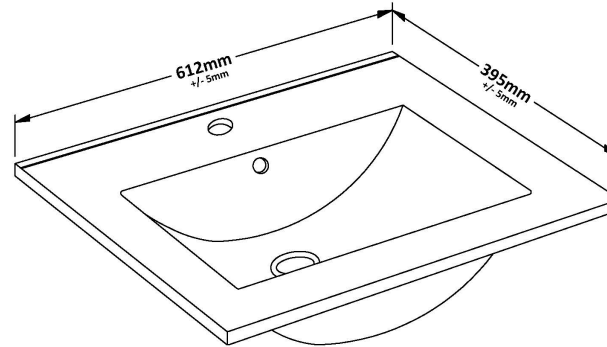

Packaging Dimensions

Height (mm):	380
Width (mm):	620
Depth (mm):	405
Gross Weight (kg):	13.5

Packaging Data

Box Colour:	Brown Cardboard Box - Printed
Box Qty:	0
Label Size:	0 x 0
Label Colour:	Not Applicable
Label Qty:	0

Outer Box Dimensions (If Applicable)

Height (mm):	
Width (mm):	
Depth (mm):	
Gross Weight (kg):	
Barcode:	5056462654676

Product Details

Country of Origin:	China
Fitting Instruction:	No
CE Certification:	
FSC Certified Materials:	Yes
Colour:	Satin Grey
Construction Method:	Cam & Wood Dowel
Construction Type:	Rigid
Cabinet Finish:	MFC Painted Gloss
Fascia Finish:	Mdf Painted Gloss
Cabinet Thickness (mm):	16
Fascia Thickness (mm):	18
Drawer Included:	Yes
Drawer Type:	80mm High Metal S/C Inc Galler
No of Shelves:	0
Hinge Type:	Not Applicable
Hinge Included:	No
Adjustable Legs:	No, Not Required
Fixings Included:	Yes
Handle Style:	Modern
Waste Shroud:	Yes
Handle Included:	Yes, Supplied
Handle Type:	D-Shape

Sales Code: NVM003

Description: Minimalist Basin 600mm

Product Dimensions

Height (mm):	170
Width (mm):	600
Depth (mm):	390
Nett Weight (kg):	10.76

Packaging Dimensions

Height (mm):	200
Width (mm):	400
Depth (mm):	620
Gross Weight (kg):	10.76

Packaging Data

Box Colour:	Brown Cardboard Box - Printed
Box Qty:	1
Label Size:	100 x 50
Label Colour:	White Label
Label Qty:	2

Outer Box Dimensions (If Applicable)

Height (mm):	
Width (mm):	
Depth (mm):	
Gross Weight (kg):	
Barcode:	5055146194668