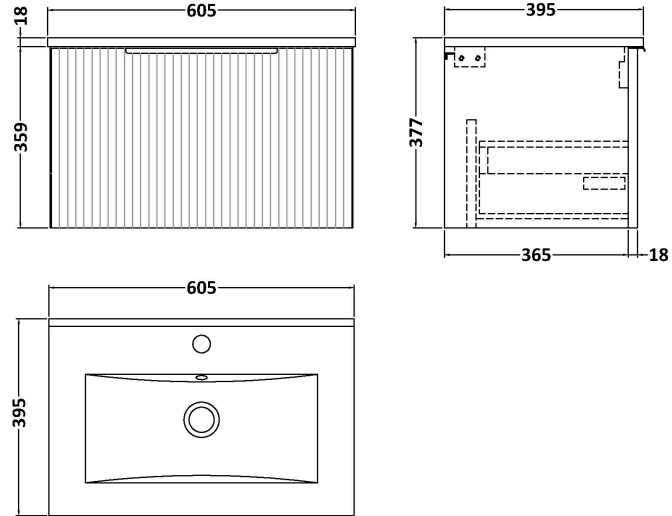

Sales Code: DFF294B

Description: 600 W/H Single Drawer Vanity & Basin 2

Packaging Details

Barcode: 5056462677743

Sales Code: FLU294

Description: 600 W/H Single Drawer Unit

Product Dimensions

Height (mm):	359
Width (mm):	600
Depth (mm):	383
Nett Weight (kg):	13

Packaging Dimensions

Height (mm):	380
Width (mm):	620
Depth (mm):	405
Gross Weight (kg):	13.5

Packaging Data

Box Colour:	Brown Cardboard Box - Printed
Box Qty:	0
Label Size:	0 x 0
Label Colour:	Not Applicable
Label Qty:	0

Outer Box Dimensions (If Applicable)

Height (mm):	
Width (mm):	
Depth (mm):	
Gross Weight (kg):	
Barcode:	5056462654676

Product Details

Country of Origin:	China
Fitting Instruction:	No
CE Certification:	
FSC Certified Materials:	Yes
Colour:	Satin Grey
Construction Method:	Cam & Wood Dowel
Construction Type:	Rigid
Cabinet Finish:	MFC Painted Gloss
Fascia Finish:	Mdf Painted Gloss
Cabinet Thickness (mm):	16
Fascia Thickness (mm):	18
Drawer Included:	Yes
Drawer Type:	80mm High Metal S/C Inc Galler
No of Shelves:	0
Hinge Type:	Not Applicable
Hinge Included:	No
Adjustable Legs:	No, Not Required
Fixings Included:	Yes
Handle Style:	Modern
Waste Shroud:	Yes
Handle Included:	Yes, Supplied
Handle Type:	D-Shape

Sales Code: NVM003

Description: Minimalist Basin 600mm

Product Dimensions

Height (mm):	170
Width (mm):	600
Depth (mm):	390
Nett Weight (kg):	10.76

Packaging Dimensions

Height (mm):	200
Width (mm):	400
Depth (mm):	620
Gross Weight (kg):	10.76