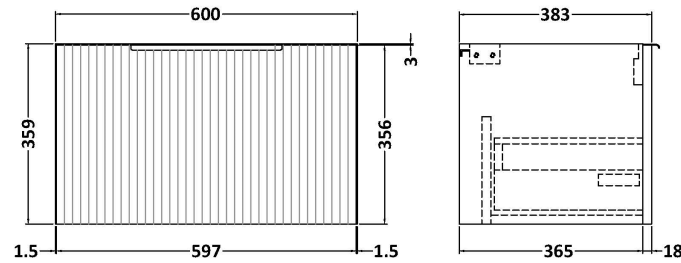

Sales Code: DFF294B

Description: 600 W/H Single Drawer Vanity & Basin 2

Packaging Details

Barcode: 5056462677743

Sales Code: FLU294

Description: 600 W/H Single Drawer Unit

Product Dimensions

Height (mm):	359
Width (mm):	600
Depth (mm):	383
Nett Weight (kg):	13

Packaging Dimensions

Height (mm):	380
Width (mm):	620
Depth (mm):	405
Gross Weight (kg):	13.5

Packaging Data

Box Colour:	Brown Cardboard Box - Printed
Box Qty:	0
Label Size:	0 x 0
Label Colour:	Not Applicable
Label Qty:	0

Sales Code: NVM003

Description: Minimalist Basin 600mm

Product Dimensions

Height (mm):	170
Width (mm):	600
Depth (mm):	390
Nett Weight (kg):	10.76

Packaging Dimensions

Height (mm):	200
Width (mm):	400
Depth (mm):	620
Gross Weight (kg):	10.76

Packaging Data

Box Colour:	Brown Cardboard Box - Printed
Box Qty:	1
Label Size:	100 x 50
Label Colour:	White Label
Label Qty:	2

Outer Box Dimensions (If Applicable)

Height (mm):	
Width (mm):	
Depth (mm):	
Gross Weight (kg):	
Barcode:	5055146194668