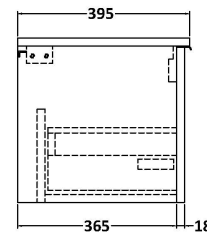

Sales Code: DFF1496B

Description: 800 W/H Single Drawer Vanity & Basin 2

Packaging Details

Barcode: 5056462678580

Sales Code: FLU1496

Description: 800 W/H Single Drawer Unit

Product Dimensions

Height (mm):	359
Width (mm):	800
Depth (mm):	383
Nett Weight (kg):	17.5

Packaging Dimensions

Height (mm):	380
Width (mm):	820
Depth (mm):	405
Gross Weight (kg):	18

Packaging Data

Box Colour:	Brown Cardboard Box - Printed
Box Qty:	0
Label Size:	0 x 0
Label Colour:	Not Applicable
Label Qty:	0

Outer Box Dimensions (If Applicable)

Height (mm):	
Width (mm):	
Depth (mm):	
Gross Weight (kg):	
Barcode:	5056462661063

Product Details

Country of Origin:	China
Fitting Instruction:	No
CE Certification:	
FSC Certified Materials:	Yes
Colour:	Satin Anthracite
Construction Method:	Cam & Wood Dowel
Construction Type:	Rigid
Cabinet Finish:	MFC Painted Gloss
Fascia Finish:	Mdf Painted Gloss
Cabinet Thickness (mm):	16
Fascia Thickness (mm):	18
Drawer Included:	Yes
Drawer Type:	80mm High Metal S/C Inc Galler
No of Shelves:	0
Hinge Type:	Not Applicable
Hinge Included:	No
Adjustable Legs:	No, Not Required
Fixings Included:	Yes
Handle Style:	Modern
Waste Shroud:	Yes
Handle Included:	Yes, Supplied
Handle Type:	D-Shape

Sales Code: NVM005

Description: Minimalist Basin 800mm

Product Dimensions

Height (mm):	170
Width (mm):	800
Depth (mm):	390
Nett Weight (kg):	16.9

Packaging Dimensions

Height (mm):	400
Width (mm):	820
Depth (mm):	200
Gross Weight (kg):	16.9