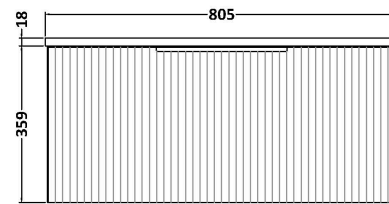

Sales Code: DFF1496B

Description: 800 W/H Single Drawer Vanity & Basin 2

Packaging Details

Barcode: 5056462678580

Sales Code: FLU1496

Description: 800 W/H Single Drawer Unit

Product Dimensions

Height (mm):	359
Width (mm):	800
Depth (mm):	383
Nett Weight (kg):	17.5

Packaging Dimensions

Height (mm):	380
Width (mm):	820
Depth (mm):	405
Gross Weight (kg):	18

Packaging Data

Box Colour:	Brown Cardboard Box - Printed
Box Qty:	0
Label Size:	0 x 0
Label Colour:	Not Applicable
Label Qty:	0

Sales Code: NVM005

Description: Minimalist Basin 800mm

Product Dimensions

Height (mm):	170
Width (mm):	800
Depth (mm):	390
Nett Weight (kg):	16.9

Packaging Dimensions

Height (mm):	400
Width (mm):	820
Depth (mm):	200
Gross Weight (kg):	16.9

Packaging Data

Box Colour:	Brown Cardboard Box - Printed
Box Qty:	1
Label Size:	100 x 50
Label Colour:	White Label
Label Qty:	2

Outer Box Dimensions (If Applicable)

Height (mm):	
Width (mm):	
Depth (mm):	
Gross Weight (kg):	
Barcode:	5055146194675