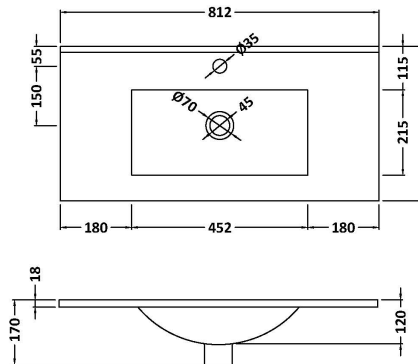

Packaging Dimensions

Height (mm):	380
Width (mm):	820
Depth (mm):	405
Gross Weight (kg):	18

Packaging Data

Box Colour:	Brown Cardboard Box - Printed
Box Qty:	0
Label Size:	0 x 0
Label Colour:	Not Applicable
Label Qty:	0

Outer Box Dimensions (If Applicable)

Height (mm):	
Width (mm):	
Depth (mm):	
Gross Weight (kg):	
Barcode:	5056462661063

Product Details

Country of Origin:	China
Fitting Instruction:	No
CE Certification:	
FSC Certified Materials:	Yes
Colour:	Satin Anthracite
Construction Method:	Cam & Wood Dowel
Construction Type:	Rigid
Cabinet Finish:	MFC Painted Gloss
Fascia Finish:	Mdf Painted Gloss
Cabinet Thickness (mm):	16
Fascia Thickness (mm):	18
Drawer Included:	Yes
Drawer Type:	80mm High Metal S/C Inc Galler
No of Shelves:	0
Hinge Type:	Not Applicable
Hinge Included:	No
Adjustable Legs:	No, Not Required
Fixings Included:	Yes
Handle Style:	Modern
Waste Shroud:	Yes
Handle Included:	Yes, Supplied
Handle Type:	D-Shape

Sales Code: NVM005

Description: Minimalist Basin 800mm

Product Dimensions

Height (mm):	170
Width (mm):	800
Depth (mm):	390
Nett Weight (kg):	16.9

Packaging Dimensions

Height (mm):	400
Width (mm):	820
Depth (mm):	200
Gross Weight (kg):	16.9

Packaging Data

Box Colour:	Brown Cardboard Box - Printed
Box Qty:	1
Label Size:	100 x 50
Label Colour:	White Label
Label Qty:	2

Outer Box Dimensions (If Applicable)

Height (mm):	
Width (mm):	
Depth (mm):	
Gross Weight (kg):	
Barcode:	5055146194675