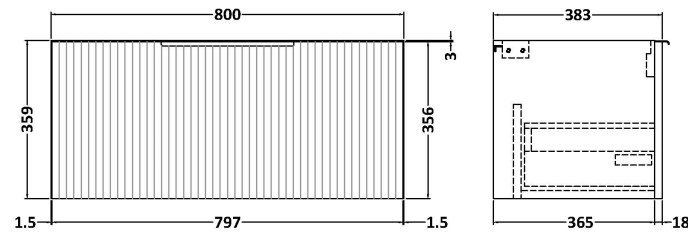

Sales Code: DFF1496B

Description: 800 W/H Single Drawer Vanity & Basin 2

Packaging Details

Barcode: 5056462678580

Sales Code: FLU1496

Description: 800 W/H Single Drawer Unit

Product Dimensions

Height (mm):	359
Width (mm):	800
Depth (mm):	383
Nett Weight (kg):	17.5

Packaging Dimensions

Height (mm):	380
Width (mm):	820
Depth (mm):	405
Gross Weight (kg):	18

Packaging Data

Box Colour:	Brown Cardboard Box - Printed
Box Qty:	0
Label Size:	0 x 0
Label Colour:	Not Applicable
Label Qty:	0

Sales Code: NVM005

Description: Minimalist Basin 800mm

Product Dimensions

Height (mm):	170
Width (mm):	800
Depth (mm):	390
Nett Weight (kg):	16.9

Packaging Dimensions

Height (mm):	400
Width (mm):	820
Depth (mm):	200
Gross Weight (kg):	16.9

Packaging Data

Box Colour:	Brown Cardboard Box - Printed
Box Qty:	1
Label Size:	100 x 50
Label Colour:	White Label
Label Qty:	2

Outer Box Dimensions (If Applicable)

Height (mm):	
Width (mm):	
Depth (mm):	
Gross Weight (kg):	
Barcode:	5055146194675