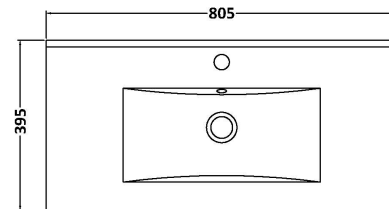

Sales Code: DFF1496B

Description: 800 W/H Single Drawer Vanity & Basin 2

Packaging Details

Barcode: 5056462678580

Sales Code: FLU1496

Description: 800 W/H Single Drawer Unit

Product Dimensions

Height (mm):	359
Width (mm):	800
Depth (mm):	383
Nett Weight (kg):	17.5

Packaging Dimensions

Height (mm):	380
Width (mm):	820
Depth (mm):	405
Gross Weight (kg):	18

Packaging Data

Box Colour:	Brown Cardboard Box - Printed
Box Qty:	0
Label Size:	0 x 0
Label Colour:	Not Applicable
Label Qty:	0

Outer Box Dimensions (If Applicable)

Height (mm):	
Width (mm):	
Depth (mm):	
Gross Weight (kg):	
Barcode:	5056462661063

Product Details

Country of Origin:	China
Fitting Instruction:	No
CE Certification:	
FSC Certified Materials:	Yes
Colour:	Satin Anthracite
Construction Method:	Cam & Wood Dowel
Construction Type:	Rigid
Cabinet Finish:	MFC Painted Gloss
Fascia Finish:	Mdf Painted Gloss
Cabinet Thickness (mm):	16
Fascia Thickness (mm):	18
Drawer Included:	Yes
Drawer Type:	80mm High Metal S/C Inc Galler
No of Shelves:	0
Hinge Type:	Not Applicable
Hinge Included:	No
Adjustable Legs:	No, Not Required
Fixings Included:	Yes
Handle Style:	Modern
Waste Shroud:	Yes
Handle Included:	Yes, Supplied
Handle Type:	D-Shape

Sales Code: NVM005

Description: Minimalist Basin 800mm

Product Dimensions

Height (mm):	170
Width (mm):	800
Depth (mm):	390
Nett Weight (kg):	16.9

Packaging Dimensions

Height (mm):	400
Width (mm):	820
Depth (mm):	200
Gross Weight (kg):	16.9