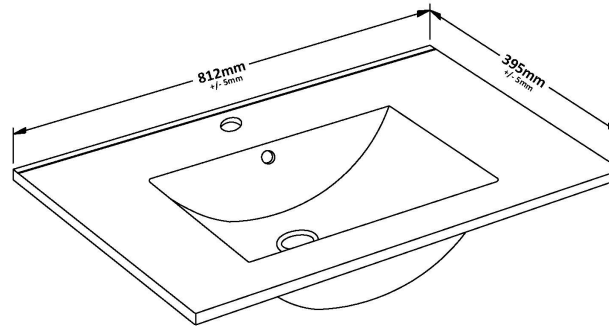

Packaging Dimensions

Height (mm):	380
Width (mm):	820
Depth (mm):	405
Gross Weight (kg):	18

Packaging Data

Box Colour:	Brown Cardboard Box - Printed
Box Qty:	0
Label Size:	0 x 0
Label Colour:	Not Applicable
Label Qty:	0

Outer Box Dimensions (If Applicable)

Height (mm):	
Width (mm):	
Depth (mm):	
Gross Weight (kg):	
Barcode:	5056462661063

Product Details

Country of Origin:	China
Fitting Instruction:	No
CE Certification:	
FSC Certified Materials:	Yes
Colour:	Satin Anthracite
Construction Method:	Cam & Wood Dowel
Construction Type:	Rigid
Cabinet Finish:	MFC Painted Gloss
Fascia Finish:	Mdf Painted Gloss
Cabinet Thickness (mm):	16
Fascia Thickness (mm):	18
Drawer Included:	Yes
Drawer Type:	80mm High Metal S/C Inc Galler
No of Shelves:	0
Hinge Type:	Not Applicable
Hinge Included:	No
Adjustable Legs:	No, Not Required
Fixings Included:	Yes
Handle Style:	Modern
Waste Shroud:	Yes
Handle Included:	Yes, Supplied
Handle Type:	D-Shape

Sales Code: NVM005

Description: Minimalist Basin 800mm

Product Dimensions

Height (mm):	170
Width (mm):	800
Depth (mm):	390
Nett Weight (kg):	16.9

Packaging Dimensions

Height (mm):	400
Width (mm):	820
Depth (mm):	200
Gross Weight (kg):	16.9

Packaging Data

Box Colour:	Brown Cardboard Box - Printed
Box Qty:	1
Label Size:	100 x 50
Label Colour:	White Label
Label Qty:	2

Outer Box Dimensions (If Applicable)

Height (mm):	
Width (mm):	
Depth (mm):	
Gross Weight (kg):	
Barcode:	5055146194675