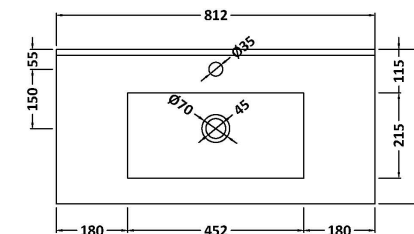

Packaging Dimensions

Height (mm):	380
Width (mm):	820
Depth (mm):	405
Gross Weight (kg):	18

Packaging Data

Box Colour:	Brown Cardboard Box - Printed
Box Qty:	0
Label Size:	0 x 0
Label Colour:	Not Applicable
Label Qty:	0

Outer Box Dimensions (If Applicable)

Height (mm):	
Width (mm):	
Depth (mm):	
Gross Weight (kg):	
Barcode:	5056462654744

Product Details

Country of Origin:	China
Fitting Instruction:	No
CE Certification:	
FSC Certified Materials:	Yes
Colour:	Satin White
Construction Method:	Cam & Wood Dowel
Construction Type:	Rigid
Cabinet Finish:	MFC Painted Gloss
Fascia Finish:	Mdf Painted Gloss
Cabinet Thickness (mm):	16
Fascia Thickness (mm):	18
Drawer Included:	Yes
Drawer Type:	80mm High Metal S/C Inc Galler
No of Shelves:	0
Hinge Type:	Not Applicable
Hinge Included:	No
Adjustable Legs:	No, Not Required
Fixings Included:	Yes
Handle Style:	Modern
Waste Shroud:	Yes
Handle Included:	Yes, Supplied
Handle Type:	D-Shape

Sales Code: NVM005

Description: Minimalist Basin 800mm

Product Dimensions

Height (mm):	170
Width (mm):	800
Depth (mm):	390
Nett Weight (kg):	16.9

Packaging Dimensions

Height (mm):	400
Width (mm):	820
Depth (mm):	200
Gross Weight (kg):	16.9

Packaging Data

Box Colour:	Brown Cardboard Box - Printed
Box Qty:	1
Label Size:	100 x 50
Label Colour:	White Label
Label Qty:	2

Outer Box Dimensions (If Applicable)

Height (mm):	
Width (mm):	
Depth (mm):	
Gross Weight (kg):	
Barcode:	5055146194675