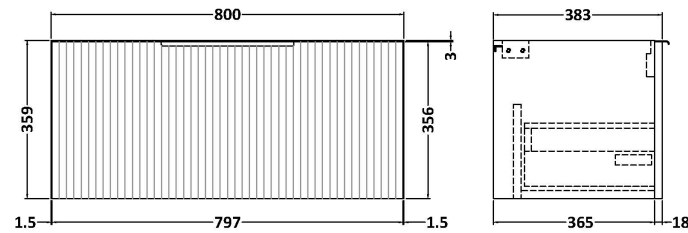

Sales Code: DFF196B

Description: 800 W/H Single Drawer Vanity & Basin 2

Packaging Details

Barcode: 5056462678375

Sales Code: FLU196

Description: 800 W/H Single Drawer Unit

Product Dimensions

Height (mm):	359
Width (mm):	800
Depth (mm):	383
Nett Weight (kg):	17.5

Packaging Dimensions

Height (mm):	380
Width (mm):	820
Depth (mm):	405
Gross Weight (kg):	18

Packaging Data

Box Colour:	Brown Cardboard Box - Printed
Box Qty:	0
Label Size:	0 x 0
Label Colour:	Not Applicable
Label Qty:	0

Outer Box Dimensions (If Applicable)

Height (mm):	
Width (mm):	
Depth (mm):	
Gross Weight (kg):	
Barcode:	5056462654744

Product Details

Country of Origin:	China
Fitting Instruction:	No
CE Certification:	
FSC Certified Materials:	Yes
Colour:	Satin White
Construction Method:	Cam & Wood Dowel
Construction Type:	Rigid
Cabinet Finish:	MFC Painted Gloss
Fascia Finish:	Mdf Painted Gloss
Cabinet Thickness (mm):	16
Fascia Thickness (mm):	18
Drawer Included:	Yes
Drawer Type:	80mm High Metal S/C Inc Galler
No of Shelves:	0
Hinge Type:	Not Applicable
Hinge Included:	No
Adjustable Legs:	No, Not Required
Fixings Included:	Yes
Handle Style:	Modern
Waste Shroud:	Yes
Handle Included:	Yes, Supplied
Handle Type:	D-Shape

Sales Code: NVM005

Description: Minimalist Basin 800mm

Product Dimensions

Height (mm):	170
Width (mm):	800
Depth (mm):	390
Nett Weight (kg):	16.9

Packaging Dimensions

Height (mm):	400
Width (mm):	820
Depth (mm):	200
Gross Weight (kg):	16.9