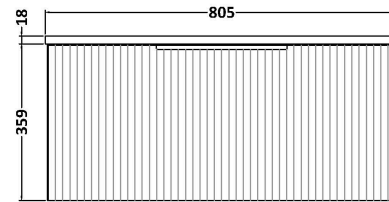

Sales Code: DFF196B

Description: 800 W/H Single Drawer Vanity & Basin 2

Packaging Details

Barcode: 5056462678375

Sales Code: FLU196

Description: 800 W/H Single Drawer Unit

Product Dimensions

Height (mm):	359
Width (mm):	800
Depth (mm):	383
Nett Weight (kg):	17.5

Packaging Dimensions

Height (mm):	380
Width (mm):	820
Depth (mm):	405
Gross Weight (kg):	18

Packaging Data

Box Colour:	Brown Cardboard Box - Printed
Box Qty:	0
Label Size:	0 x 0
Label Colour:	Not Applicable
Label Qty:	0

Outer Box Dimensions (If Applicable)

Height (mm):	
Width (mm):	
Depth (mm):	
Gross Weight (kg):	
Barcode:	5056462654744

Product Details

Country of Origin:	China
Fitting Instruction:	No
CE Certification:	
FSC Certified Materials:	Yes
Colour:	Satin White
Construction Method:	Cam & Wood Dowel
Construction Type:	Rigid
Cabinet Finish:	MFC Painted Gloss
Fascia Finish:	Mdf Painted Gloss
Cabinet Thickness (mm):	16
Fascia Thickness (mm):	18
Drawer Included:	Yes
Drawer Type:	80mm High Metal S/C Inc Galler
No of Shelves:	0
Hinge Type:	Not Applicable
Hinge Included:	No
Adjustable Legs:	No, Not Required
Fixings Included:	Yes
Handle Style:	Modern
Waste Shroud:	Yes
Handle Included:	Yes, Supplied
Handle Type:	D-Shape

Sales Code: NVM005

Description: Minimalist Basin 800mm

Product Dimensions

Height (mm):	170
Width (mm):	800
Depth (mm):	390
Nett Weight (kg):	16.9

Packaging Dimensions

Height (mm):	400
Width (mm):	820
Depth (mm):	200
Gross Weight (kg):	16.9