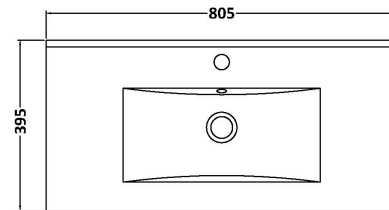

Sales Code: DFF196B

Description: 800 W/H Single Drawer Vanity & Basin 2

Packaging Details

Barcode: 5056462678375

Sales Code: FLU196

Description: 800 W/H Single Drawer Unit

Product Dimensions

Height (mm):	359
Width (mm):	800
Depth (mm):	383
Nett Weight (kg):	17.5

Packaging Dimensions

Height (mm):	380
Width (mm):	820
Depth (mm):	405
Gross Weight (kg):	18

Packaging Data

Box Colour:	Brown Cardboard Box - Printed
Box Qty:	0
Label Size:	0 x 0
Label Colour:	Not Applicable
Label Qty:	0

Outer Box Dimensions (If Applicable)

Height (mm):	
Width (mm):	
Depth (mm):	
Gross Weight (kg):	
Barcode:	5056462654744

Product Details

Country of Origin:	China
Fitting Instruction:	No
CE Certification:	
FSC Certified Materials:	Yes
Colour:	Satin White
Construction Method:	Cam & Wood Dowel
Construction Type:	Rigid
Cabinet Finish:	MFC Painted Gloss
Fascia Finish:	Mdf Painted Gloss
Cabinet Thickness (mm):	16
Fascia Thickness (mm):	18
Drawer Included:	Yes
Drawer Type:	80mm High Metal S/C Inc Galler
No of Shelves:	0
Hinge Type:	Not Applicable
Hinge Included:	No
Adjustable Legs:	No, Not Required
Fixings Included:	Yes
Handle Style:	Modern
Waste Shroud:	Yes
Handle Included:	Yes, Supplied
Handle Type:	D-Shape

Sales Code: NVM005

Description: Minimalist Basin 800mm

Product Dimensions

Height (mm):	170
Width (mm):	800
Depth (mm):	390
Nett Weight (kg):	16.9

Packaging Dimensions

Height (mm):	400
Width (mm):	820
Depth (mm):	200
Gross Weight (kg):	16.9