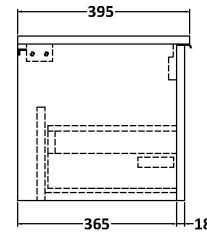

Sales Code: DFF196B

Description: 800 W/H Single Drawer Vanity & Basin 2

Packaging Details

Barcode: 5056462678375

Sales Code: FLU196

Description: 800 W/H Single Drawer Unit

Product Dimensions

Height (mm):	359
Width (mm):	800
Depth (mm):	383
Nett Weight (kg):	17.5

Packaging Dimensions

Height (mm):	380
Width (mm):	820
Depth (mm):	405
Gross Weight (kg):	18

Packaging Data

Box Colour:	Brown Cardboard Box - Printed
Box Qty:	0
Label Size:	0 x 0
Label Colour:	Not Applicable
Label Qty:	0

Outer Box Dimensions (If Applicable)

Height (mm):	
Width (mm):	
Depth (mm):	
Gross Weight (kg):	
Barcode:	5056462654744

Product Details

Country of Origin:	China
Fitting Instruction:	No
CE Certification:	
FSC Certified Materials:	Yes
Colour:	Satin White
Construction Method:	Cam & Wood Dowel
Construction Type:	Rigid
Cabinet Finish:	MFC Painted Gloss
Fascia Finish:	Mdf Painted Gloss
Cabinet Thickness (mm):	16
Fascia Thickness (mm):	18
Drawer Included:	Yes
Drawer Type:	80mm High Metal S/C Inc Galler
No of Shelves:	0
Hinge Type:	Not Applicable
Hinge Included:	No
Adjustable Legs:	No, Not Required
Fixings Included:	Yes
Handle Style:	Modern
Waste Shroud:	Yes
Handle Included:	Yes, Supplied
Handle Type:	D-Shape

Sales Code: NVM005

Description: Minimalist Basin 800mm

Product Dimensions

Height (mm):	170
Width (mm):	800
Depth (mm):	390
Nett Weight (kg):	16.9

Packaging Dimensions

Height (mm):	400
Width (mm):	820
Depth (mm):	200
Gross Weight (kg):	16.9