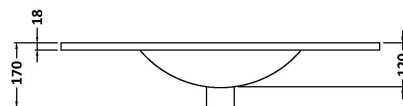

Sales Code: DFF196B

Description: 800 W/H Single Drawer Vanity & Basin 2

Packaging Details

Barcode: 5056462678375

Sales Code: FLU196

Description: 800 W/H Single Drawer Unit

Product Dimensions

Height (mm):	359
Width (mm):	800
Depth (mm):	383
Nett Weight (kg):	17.5

Packaging Dimensions

Height (mm):	380
Width (mm):	820
Depth (mm):	405
Gross Weight (kg):	18

Packaging Data

Box Colour:	Brown Cardboard Box - Printed
Box Qty:	0
Label Size:	0 x 0
Label Colour:	Not Applicable
Label Qty:	0

Outer Box Dimensions (If Applicable)

Height (mm):	
Width (mm):	
Depth (mm):	
Gross Weight (kg):	
Barcode:	5056462654744

Product Details

Country of Origin:	China
Fitting Instruction:	No
CE Certification:	
FSC Certified Materials:	Yes
Colour:	Satin White
Construction Method:	Cam & Wood Dowel
Construction Type:	Rigid
Cabinet Finish:	MFC Painted Gloss
Fascia Finish:	Mdf Painted Gloss
Cabinet Thickness (mm):	16
Fascia Thickness (mm):	18
Drawer Included:	Yes
Drawer Type:	80mm High Metal S/C Inc Galler
No of Shelves:	0
Hinge Type:	Not Applicable
Hinge Included:	No
Adjustable Legs:	No, Not Required
Fixings Included:	Yes
Handle Style:	Modern
Waste Shroud:	Yes
Handle Included:	Yes, Supplied
Handle Type:	D-Shape

Sales Code: NVM005

Description: Minimalist Basin 800mm

Product Dimensions

Height (mm):	170
Width (mm):	800
Depth (mm):	390
Nett Weight (kg):	16.9

Packaging Dimensions

Height (mm):	400
Width (mm):	820
Depth (mm):	200
Gross Weight (kg):	16.9