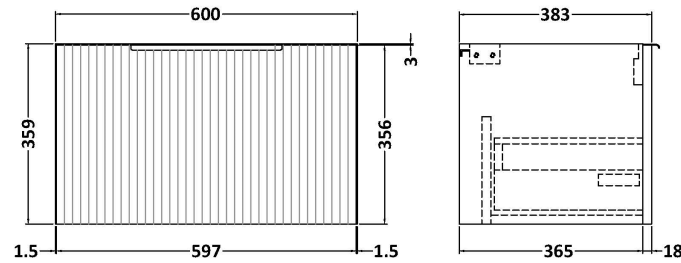

Sales Code: DFF894D

Description: 600 W/H Single Drawer Vanity & Basin 3

Packaging Details

Barcode: 5056462677965

Sales Code: FLU894

Description: 600 W/H Single Drawer Unit

Product Dimensions

Height (mm):	359
Width (mm):	600
Depth (mm):	383
Nett Weight (kg):	13

Packaging Dimensions

Height (mm):	380
Width (mm):	620
Depth (mm):	405
Gross Weight (kg):	13.5

Packaging Data

Box Colour:	Brown Cardboard Box - Printed
Box Qty:	0
Label Size:	0 x 0
Label Colour:	Not Applicable
Label Qty:	0

Sales Code: NVM033

Description: 600 Thin Edged Basin 1Th

Product Dimensions

Height (mm):	170
Width (mm):	610
Depth (mm):	395
Nett Weight (kg):	11

Packaging Dimensions

Height (mm):	190
Width (mm):	630
Depth (mm):	415
Gross Weight (kg):	11.5

Packaging Data

Box Colour:	Brown Cardboard Box - Printed
Box Qty:	1
Label Size:	100 x 50
Label Colour:	White Label
Label Qty:	2

Outer Box Dimensions (If Applicable)

Height (mm):	
Width (mm):	
Depth (mm):	
Gross Weight (kg):	
Barcode:	5056211853428