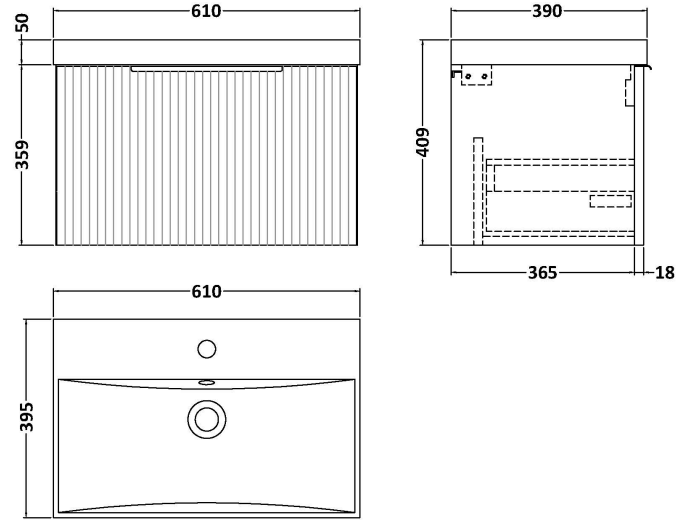

Sales Code: DFF894D

Description: 600 W/H Single Drawer Vanity & Basin 3

Packaging Details

Barcode: 5056462677965

Sales Code: FLU894

Description: 600 W/H Single Drawer Unit

Product Dimensions

Height (mm):	359
Width (mm):	600
Depth (mm):	383
Nett Weight (kg):	13

Packaging Dimensions

Height (mm):	380
Width (mm):	620
Depth (mm):	405
Gross Weight (kg):	13.5

Packaging Data

Box Colour:	Brown Cardboard Box - Printed
Box Qty:	0
Label Size:	0 x 0
Label Colour:	Not Applicable
Label Qty:	0

Outer Box Dimensions (If Applicable)

Height (mm):	
Width (mm):	
Depth (mm):	
Gross Weight (kg):	
Barcode:	5056462654690

Product Details

Country of Origin:	China
Fitting Instruction:	No
CE Certification:	
FSC Certified Materials:	Yes
Colour:	Satin Green
Construction Method:	Cam & Wood Dowel
Construction Type:	Rigid
Cabinet Finish:	MFC Painted Gloss
Fascia Finish:	Mdf Painted Gloss
Cabinet Thickness (mm):	16
Fascia Thickness (mm):	18
Drawer Included:	Yes
Drawer Type:	80mm High Metal S/C Inc Galler
No of Shelves:	0
Hinge Type:	Not Applicable
Hinge Included:	No
Adjustable Legs:	No, Not Required
Fixings Included:	Yes
Handle Style:	Modern
Waste Shroud:	Yes
Handle Included:	Yes, Supplied
Handle Type:	D-Shape

Sales Code: NVM033

Description: 600 Thin Edged Basin 1Th

Product Dimensions

Height (mm):	170
Width (mm):	610
Depth (mm):	395
Nett Weight (kg):	11

Packaging Dimensions

Height (mm):	190
Width (mm):	630
Depth (mm):	415
Gross Weight (kg):	11.5