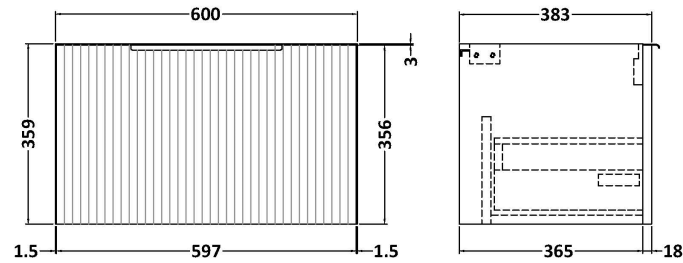

Sales Code: DFF294D

Description: 600 W/H Single Drawer Vanity & Basin 3

Packaging Details

Barcode: 5056462677750

Sales Code: FLU294

Description: 600 W/H Single Drawer Unit

Product Dimensions

Height (mm):	359
Width (mm):	600
Depth (mm):	383
Nett Weight (kg):	13

Packaging Dimensions

Height (mm):	380
Width (mm):	620
Depth (mm):	405
Gross Weight (kg):	13.5

Packaging Data

Box Colour:	Brown Cardboard Box - Printed
Box Qty:	0
Label Size:	0 x 0
Label Colour:	Not Applicable
Label Qty:	0

Sales Code: NVM033

Description: 600 Thin Edged Basin 1Th

Product Dimensions

Height (mm):	170
Width (mm):	610
Depth (mm):	395
Nett Weight (kg):	11

Packaging Dimensions

Height (mm):	190
Width (mm):	630
Depth (mm):	415
Gross Weight (kg):	11.5

Packaging Data

Box Colour:	Brown Cardboard Box - Printed
Box Qty:	1
Label Size:	100 x 50
Label Colour:	White Label
Label Qty:	2

Outer Box Dimensions (If Applicable)

Height (mm):	
Width (mm):	
Depth (mm):	
Gross Weight (kg):	
Barcode:	5056211853428