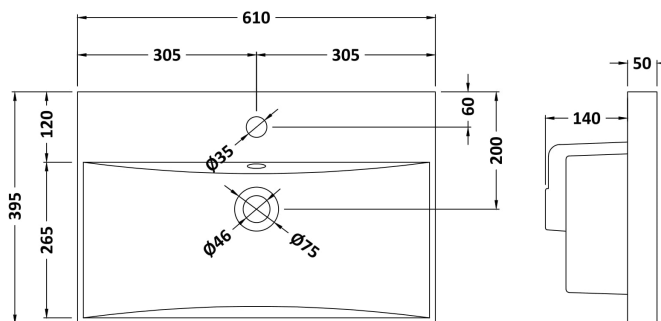

Packaging Dimensions

Height (mm):	380
Width (mm):	620
Depth (mm):	405
Gross Weight (kg):	13.5

Packaging Data

Box Colour:	Brown Cardboard Box - Printed
Box Qty:	0
Label Size:	0 x 0
Label Colour:	Not Applicable
Label Qty:	0

Outer Box Dimensions (If Applicable)

Height (mm):	
Width (mm):	
Depth (mm):	
Gross Weight (kg):	
Barcode:	5056462654676

Product Details

Country of Origin:	China
Fitting Instruction:	No
CE Certification:	
FSC Certified Materials:	Yes
Colour:	Satin Grey
Construction Method:	Cam & Wood Dowel
Construction Type:	Rigid
Cabinet Finish:	MFC Painted Gloss
Fascia Finish:	Mdf Painted Gloss
Cabinet Thickness (mm):	16
Fascia Thickness (mm):	18
Drawer Included:	Yes
Drawer Type:	80mm High Metal S/C Inc Galler
No of Shelves:	0
Hinge Type:	Not Applicable
Hinge Included:	No
Adjustable Legs:	No, Not Required
Fixings Included:	Yes
Handle Style:	Modern
Waste Shroud:	Yes
Handle Included:	Yes, Supplied
Handle Type:	D-Shape

Sales Code: NVM033

Description: 600 Thin Edged Basin 1Th

Product Dimensions

Height (mm):	170
Width (mm):	610
Depth (mm):	395
Nett Weight (kg):	11

Packaging Dimensions

Height (mm):	190
Width (mm):	630
Depth (mm):	415
Gross Weight (kg):	11.5

Packaging Data

Box Colour:	Brown Cardboard Box - Printed
Box Qty:	1
Label Size:	100 x 50
Label Colour:	White Label
Label Qty:	2

Outer Box Dimensions (If Applicable)

Height (mm):	
Width (mm):	
Depth (mm):	
Gross Weight (kg):	
Barcode:	5056211853428