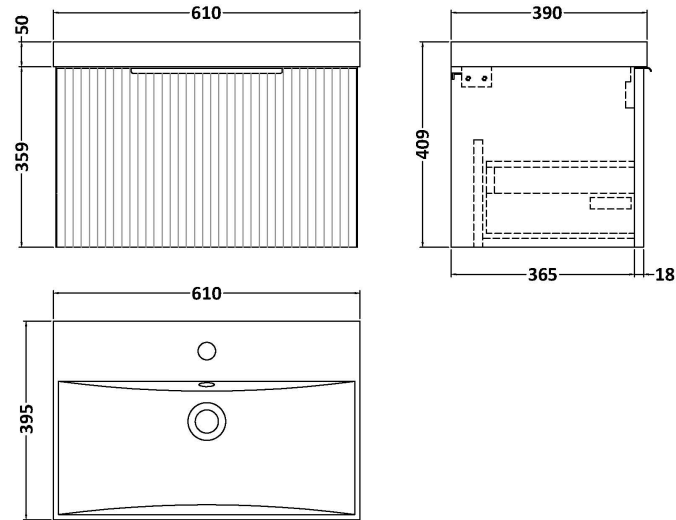

Sales Code: DFF294D

Description: 600 W/H Single Drawer Vanity & Basin 3

Packaging Details

Barcode: 5056462677750

Sales Code: FLU294

Description: 600 W/H Single Drawer Unit

Product Dimensions

Height (mm):	359
Width (mm):	600
Depth (mm):	383
Nett Weight (kg):	13

Packaging Dimensions

Height (mm):	380
Width (mm):	620
Depth (mm):	405
Gross Weight (kg):	13.5

Packaging Data

Box Colour:	Brown Cardboard Box - Printed
Box Qty:	0
Label Size:	0 x 0
Label Colour:	Not Applicable
Label Qty:	0

Outer Box Dimensions (If Applicable)

Height (mm):	
Width (mm):	
Depth (mm):	
Gross Weight (kg):	
Barcode:	5056462654676

Product Details

Country of Origin:	China
Fitting Instruction:	No
CE Certification:	
FSC Certified Materials:	Yes
Colour:	Satin Grey
Construction Method:	Cam & Wood Dowel
Construction Type:	Rigid
Cabinet Finish:	MFC Painted Gloss
Fascia Finish:	Mdf Painted Gloss
Cabinet Thickness (mm):	16
Fascia Thickness (mm):	18
Drawer Included:	Yes
Drawer Type:	80mm High Metal S/C Inc Galler
No of Shelves:	0
Hinge Type:	Not Applicable
Hinge Included:	No
Adjustable Legs:	No, Not Required
Fixings Included:	Yes
Handle Style:	Modern
Waste Shroud:	Yes
Handle Included:	Yes, Supplied
Handle Type:	D-Shape

Sales Code: NVM033

Description: 600 Thin Edged Basin 1Th

Product Dimensions

Height (mm):	170
Width (mm):	610
Depth (mm):	395
Nett Weight (kg):	11

Packaging Dimensions

Height (mm):	190
Width (mm):	630
Depth (mm):	415
Gross Weight (kg):	11.5