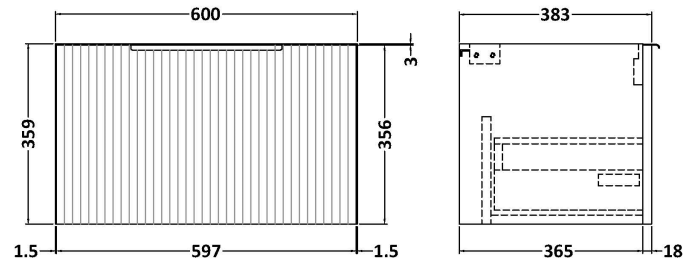

Sales Code: DFF194D

Description: 600 W/H Single Drawer Vanity & Basin 3

Packaging Details

Barcode: 5056462677682

Sales Code: FLU194

Description: 600 W/H Single Drawer Unit

Product Dimensions

Height (mm):	359
Width (mm):	600
Depth (mm):	383
Nett Weight (kg):	13

Packaging Dimensions

Height (mm):	380
Width (mm):	620
Depth (mm):	405
Gross Weight (kg):	13.5

Packaging Data

Box Colour:	Brown Cardboard Box - Printed
Box Qty:	0
Label Size:	0 x 0
Label Colour:	Not Applicable
Label Qty:	0

Sales Code: NVM033

Description: 600 Thin Edged Basin 1Th

Product Dimensions

Height (mm):	170
Width (mm):	610
Depth (mm):	395
Nett Weight (kg):	11

Packaging Dimensions

Height (mm):	190
Width (mm):	630
Depth (mm):	415
Gross Weight (kg):	11.5

Packaging Data

Box Colour:	Brown Cardboard Box - Printed
Box Qty:	1
Label Size:	100 x 50
Label Colour:	White Label
Label Qty:	2

Outer Box Dimensions (If Applicable)

Height (mm):	
Width (mm):	
Depth (mm):	
Gross Weight (kg):	
Barcode:	5056211853428