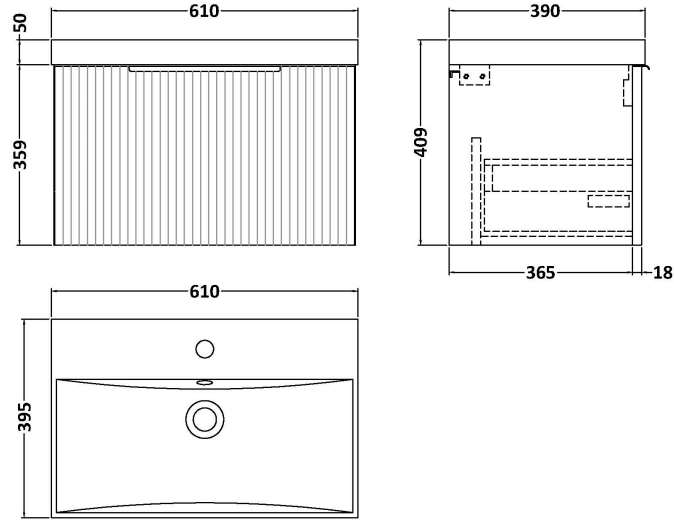

Sales Code: DFF194D

Description: 600 W/H Single Drawer Vanity & Basin 3

Packaging Details

Barcode: 5056462677682

Sales Code: FLU194

Description: 600 W/H Single Drawer Unit

Product Dimensions

Height (mm):	359
Width (mm):	600
Depth (mm):	383
Nett Weight (kg):	13

Packaging Dimensions

Height (mm):	380
Width (mm):	620
Depth (mm):	405
Gross Weight (kg):	13.5

Packaging Data

Box Colour:	Brown Cardboard Box - Printed
Box Qty:	0
Label Size:	0 x 0
Label Colour:	Not Applicable
Label Qty:	0

Outer Box Dimensions (If Applicable)

Height (mm):	
Width (mm):	
Depth (mm):	
Gross Weight (kg):	
Barcode:	5056462654669

Product Details

Country of Origin:	China
Fitting Instruction:	No
CE Certification:	
FSC Certified Materials:	Yes
Colour:	Satin White
Construction Method:	Cam & Wood Dowel
Construction Type:	Rigid
Cabinet Finish:	MFC Painted Gloss
Fascia Finish:	Mdf Painted Gloss
Cabinet Thickness (mm):	16
Fascia Thickness (mm):	18
Drawer Included:	Yes
Drawer Type:	80mm High Metal S/C Inc Galler
No of Shelves:	0
Hinge Type:	Not Applicable
Hinge Included:	No
Adjustable Legs:	No, Not Required
Fixings Included:	Yes
Handle Style:	Modern
Waste Shroud:	Yes
Handle Included:	Yes, Supplied
Handle Type:	D-Shape

Sales Code: NVM033

Description: 600 Thin Edged Basin 1Th

Product Dimensions

Height (mm):	170
Width (mm):	610
Depth (mm):	395
Nett Weight (kg):	11

Packaging Dimensions

Height (mm):	190
Width (mm):	630
Depth (mm):	415
Gross Weight (kg):	11.5