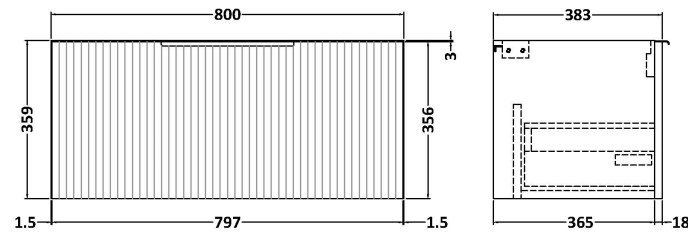

### Product Dimensions

Height (mm):	359
Width (mm):	800
Depth (mm):	383
Nett Weight (kg):	17.5

### Packaging Dimensions

Height (mm):	380
Width (mm):	820
Depth (mm):	405
Gross Weight (kg):	18

### Product Dimensions

Height (mm):	170
Width (mm):	810
Depth (mm):	395
Nett Weight (kg):	14.5

### Packaging Dimensions

Height (mm):	190
Width (mm):	830
Depth (mm):	415
Gross Weight (kg):	15