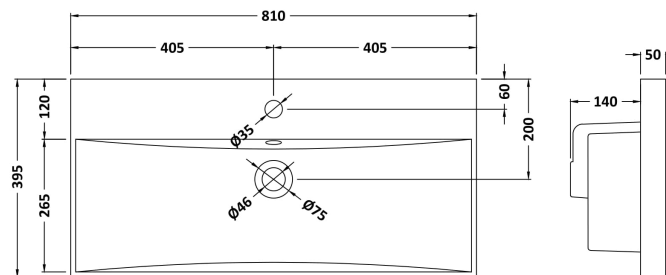

### Product Dimensions

Height (mm):	359
Width (mm):	800
Depth (mm):	383
Nett Weight (kg):	17.5

### Packaging Dimensions

Height (mm):	380
Width (mm):	820
Depth (mm):	405
Gross Weight (kg):	18

### Outer Box Dimensions (If Applicable)

Height (mm):	
Width (mm):	
Depth (mm):	
Gross Weight (kg):	
Barcode:	5056462661063

### Product Dimensions

Height (mm):	170
Width (mm):	810
Depth (mm):	395
Nett Weight (kg):	14.5