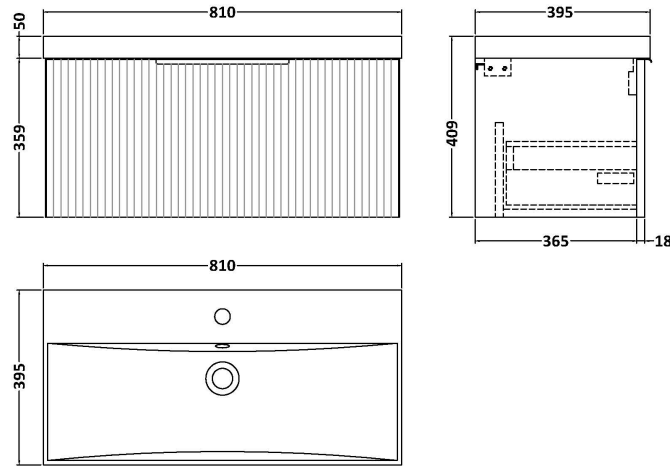

Sales Code: DFF1496D

Description: 800 W/H Single Drawer Vanity & Basin 3

Packaging Details

Barcode: 5056462678597